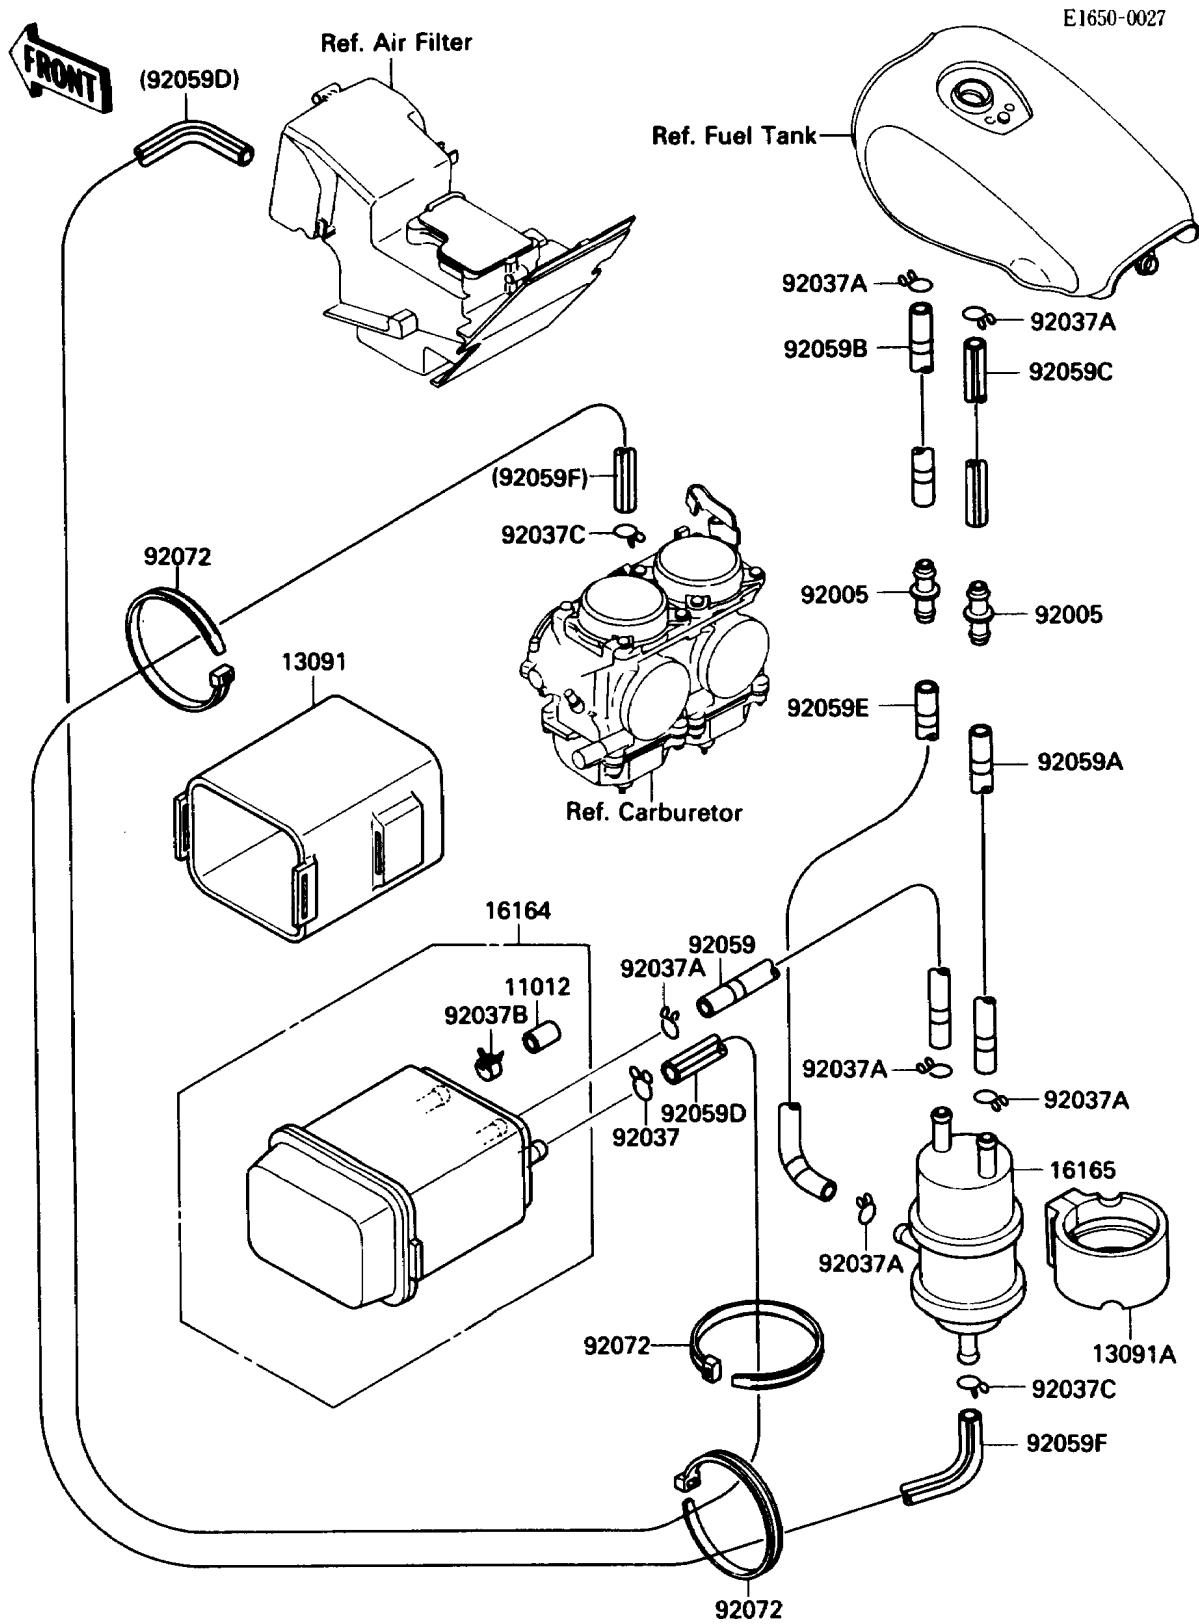

1989 Eliminator

PARTS DIAGRAM

Fuel Evaporative System

Kawasaki

Let the Good Times Roll®

1989 Eliminator

PARTS LIST

Fuel Evaporative System

ITEM NAME

PART NUMBER

QUANTITY
