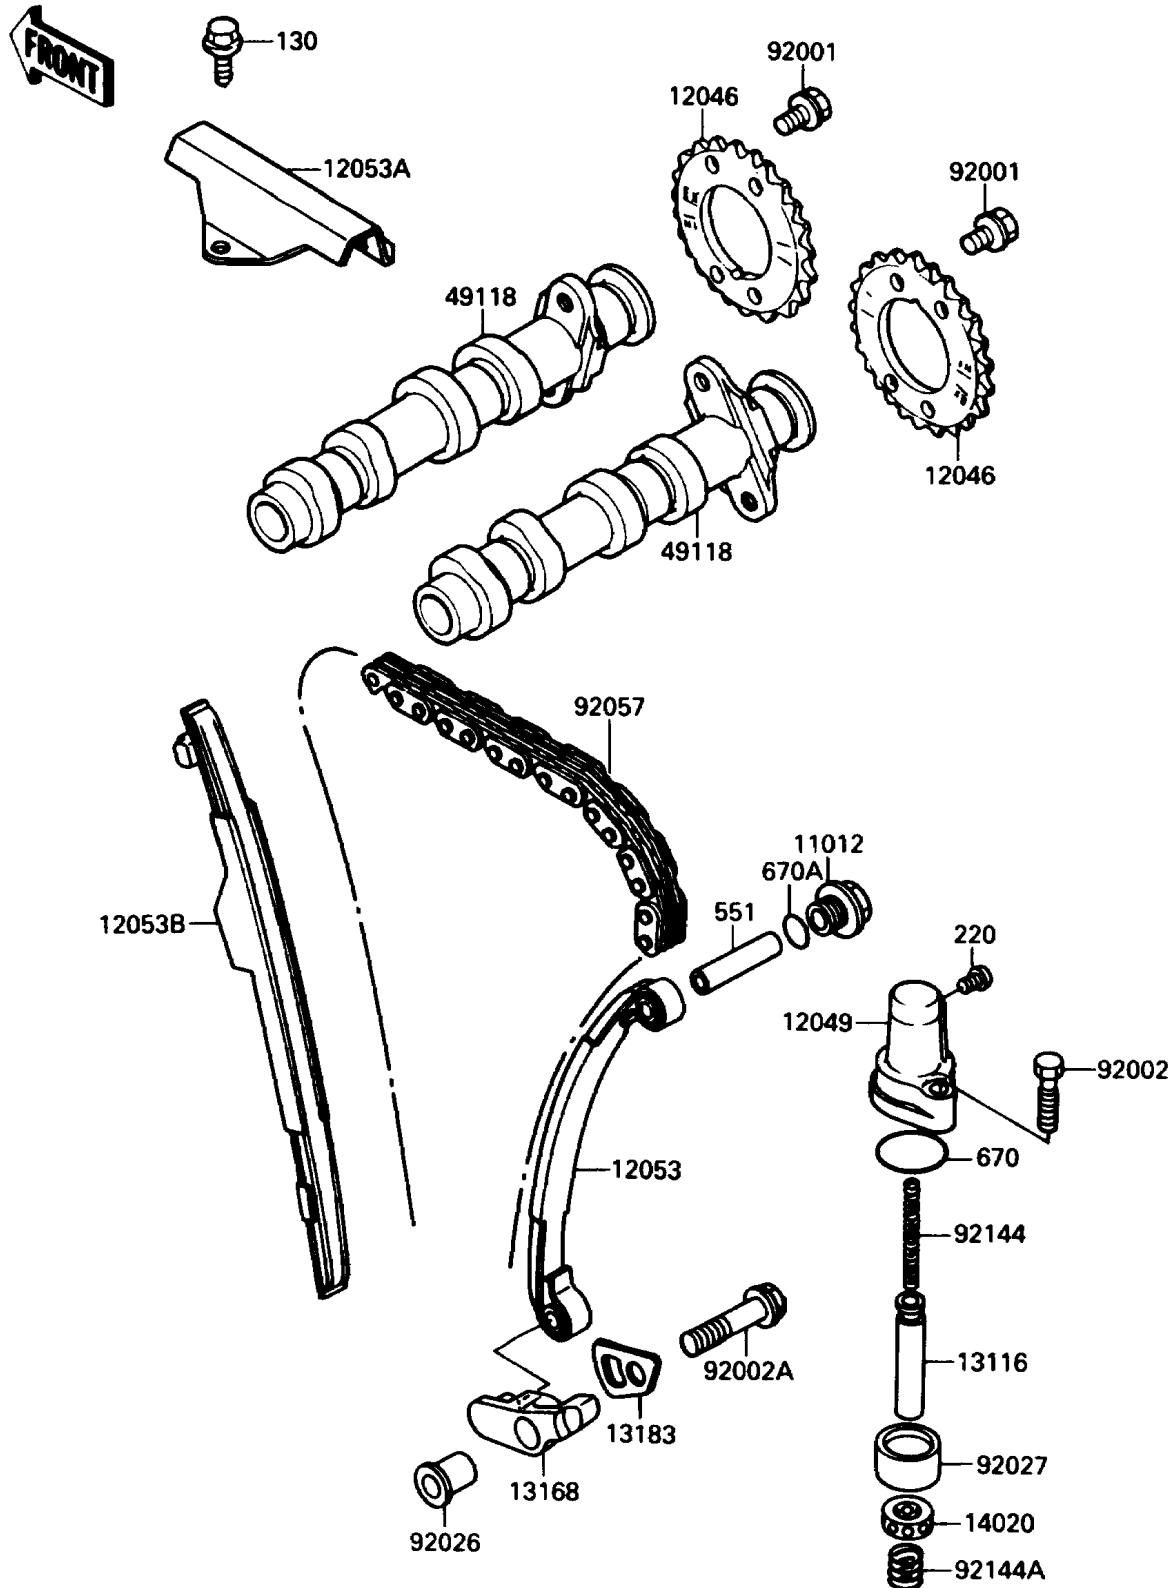

1989 Eliminator

PARTS DIAGRAM

Camshaft(s)/Tensioner

E1230-0059

1989 Eliminator

PARTS LIST

Camshaft(s)/Tensioner

Kawasaki

Let the Good Times Roll®

ITEM NAME

PART NUMBER

QUANTITY
