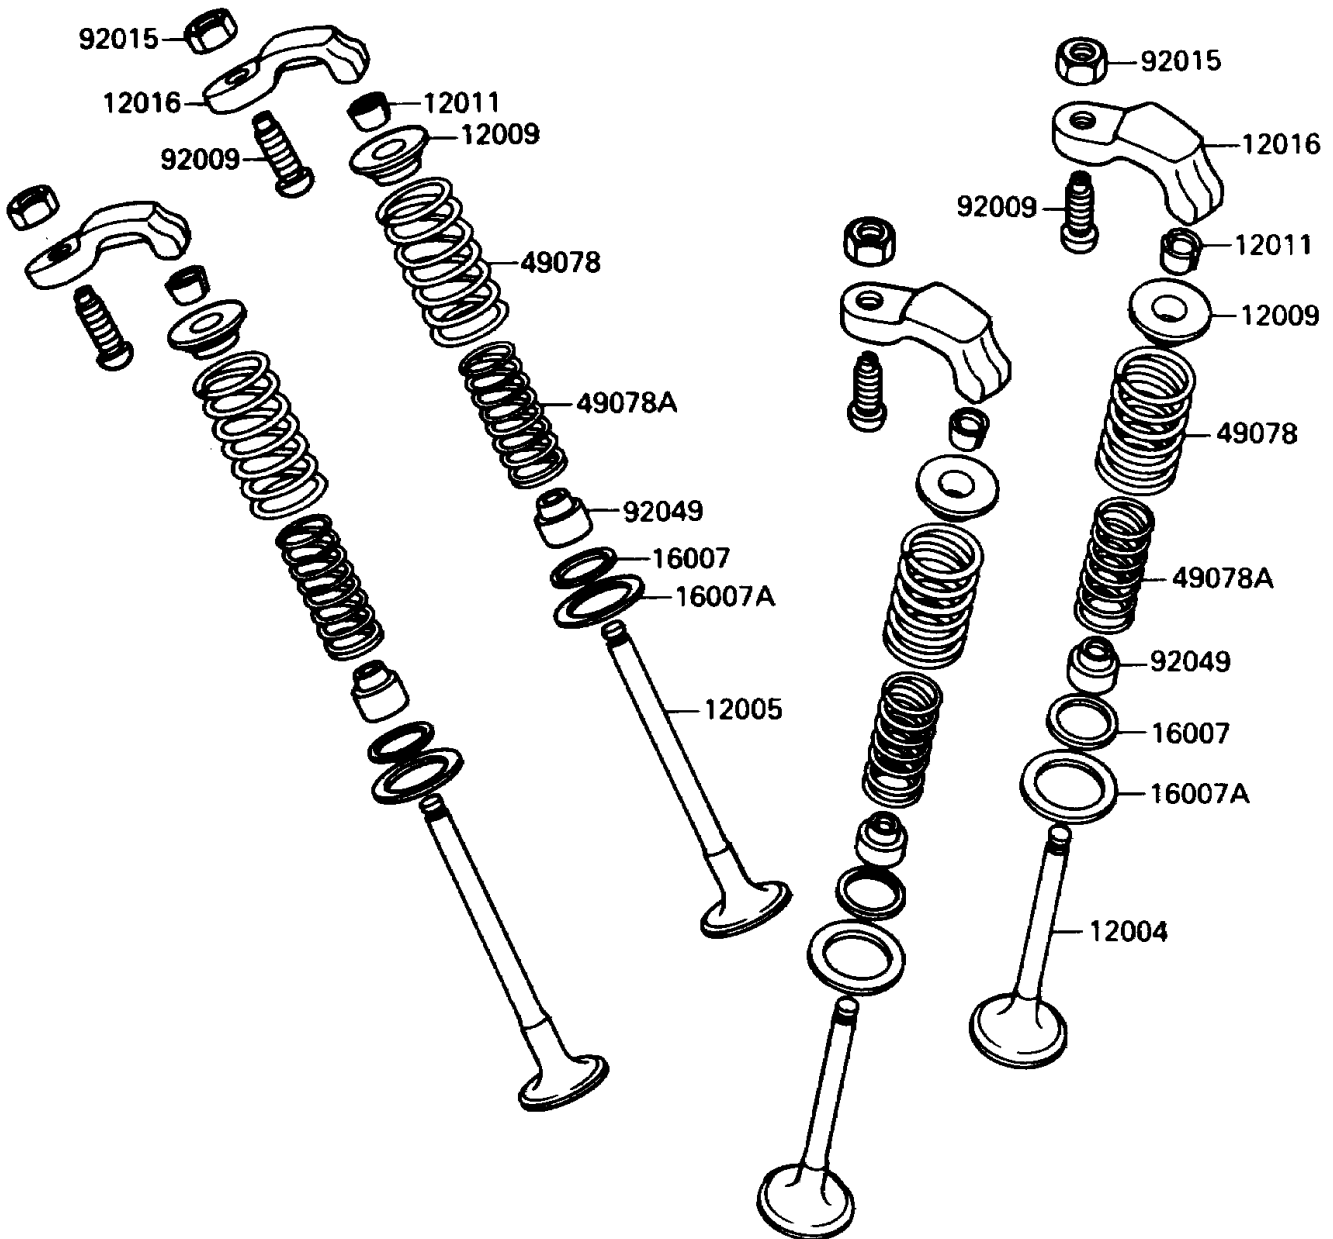

1988 Eliminator

PARTS DIAGRAM

Valve(s)

11210-0012

1988 Eliminator

PARTS LIST

Valve(s)

ITEM NAME

PART NUMBER

QUANTITY
