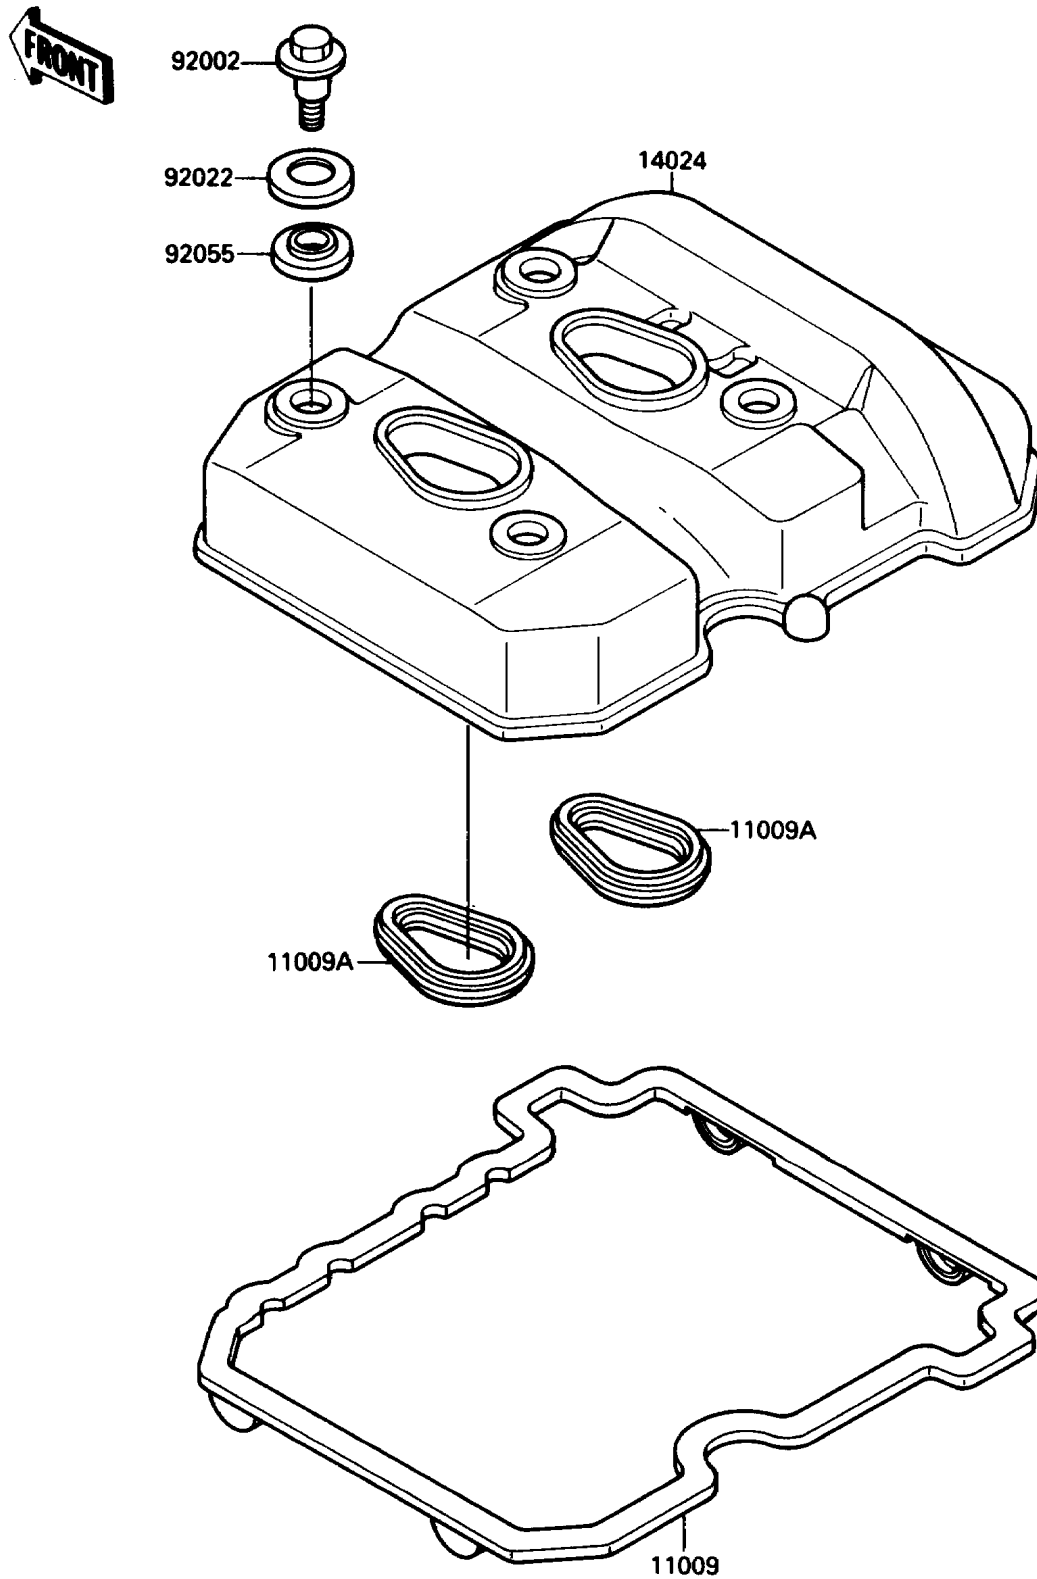

1988 Eliminator

PARTS DIAGRAM

Cylinder Head Cover

E1112-0098

1988 Eliminator

PARTS LIST

Cylinder Head Cover

ITEM NAME

PART NUMBER

QUANTITY
