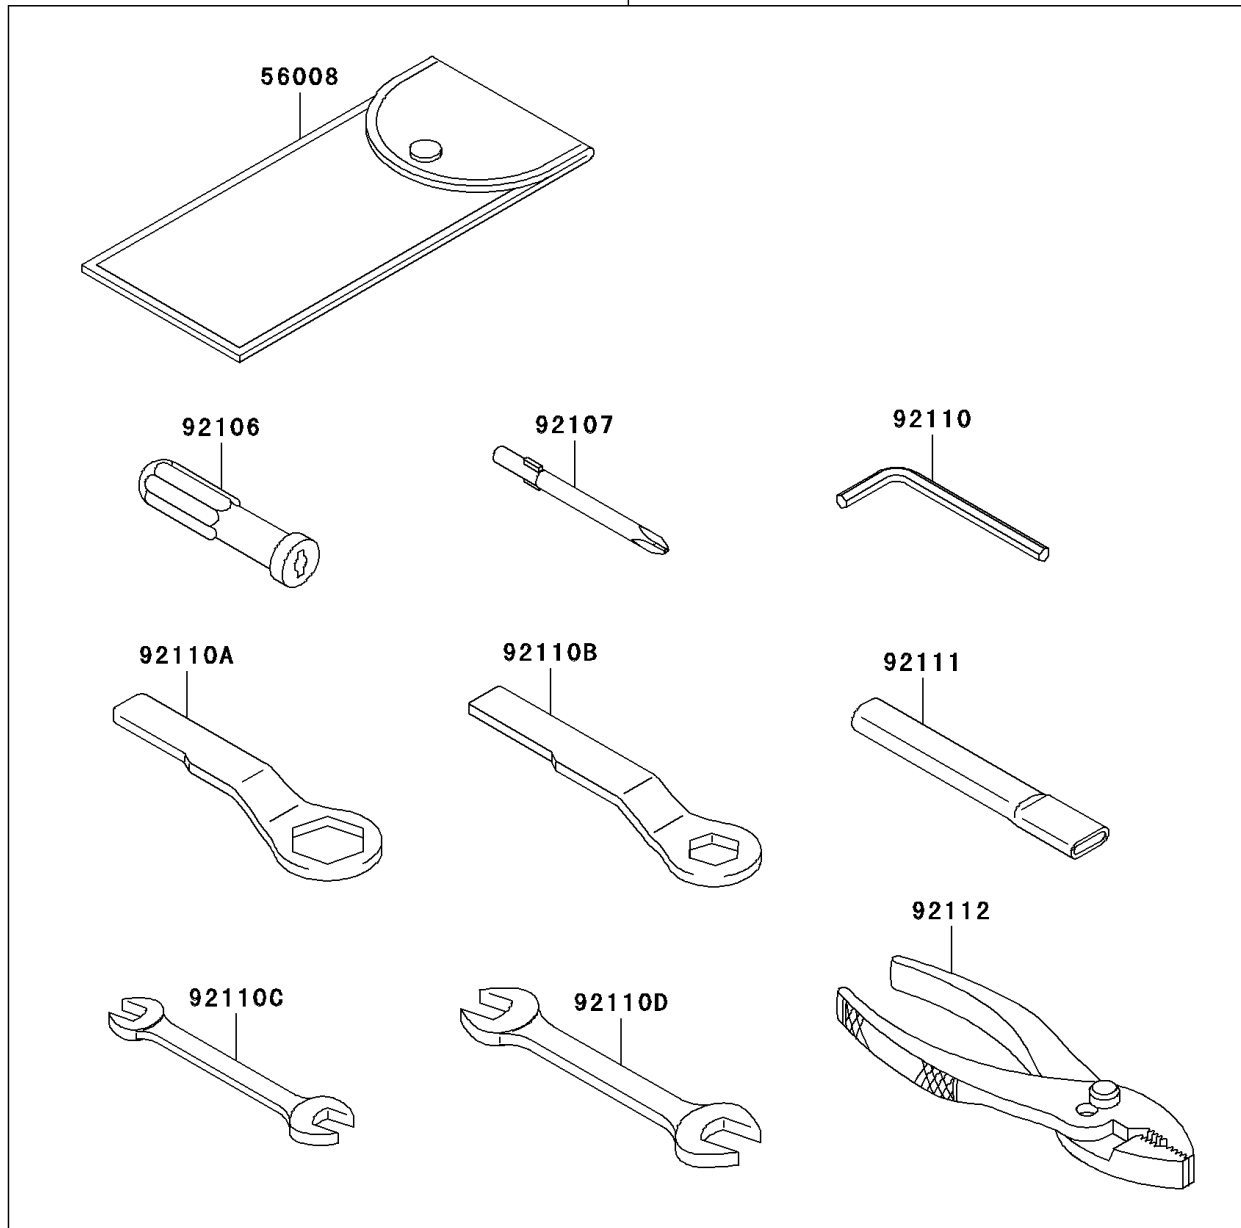

2011 W800 (European)

PARTS DIAGRAM

Owner's Tools

56007

F2810

2011 W800 (European)

PARTS LIST

Owner's Tools

ITEM NAME

PART NUMBER

QUANTITY
