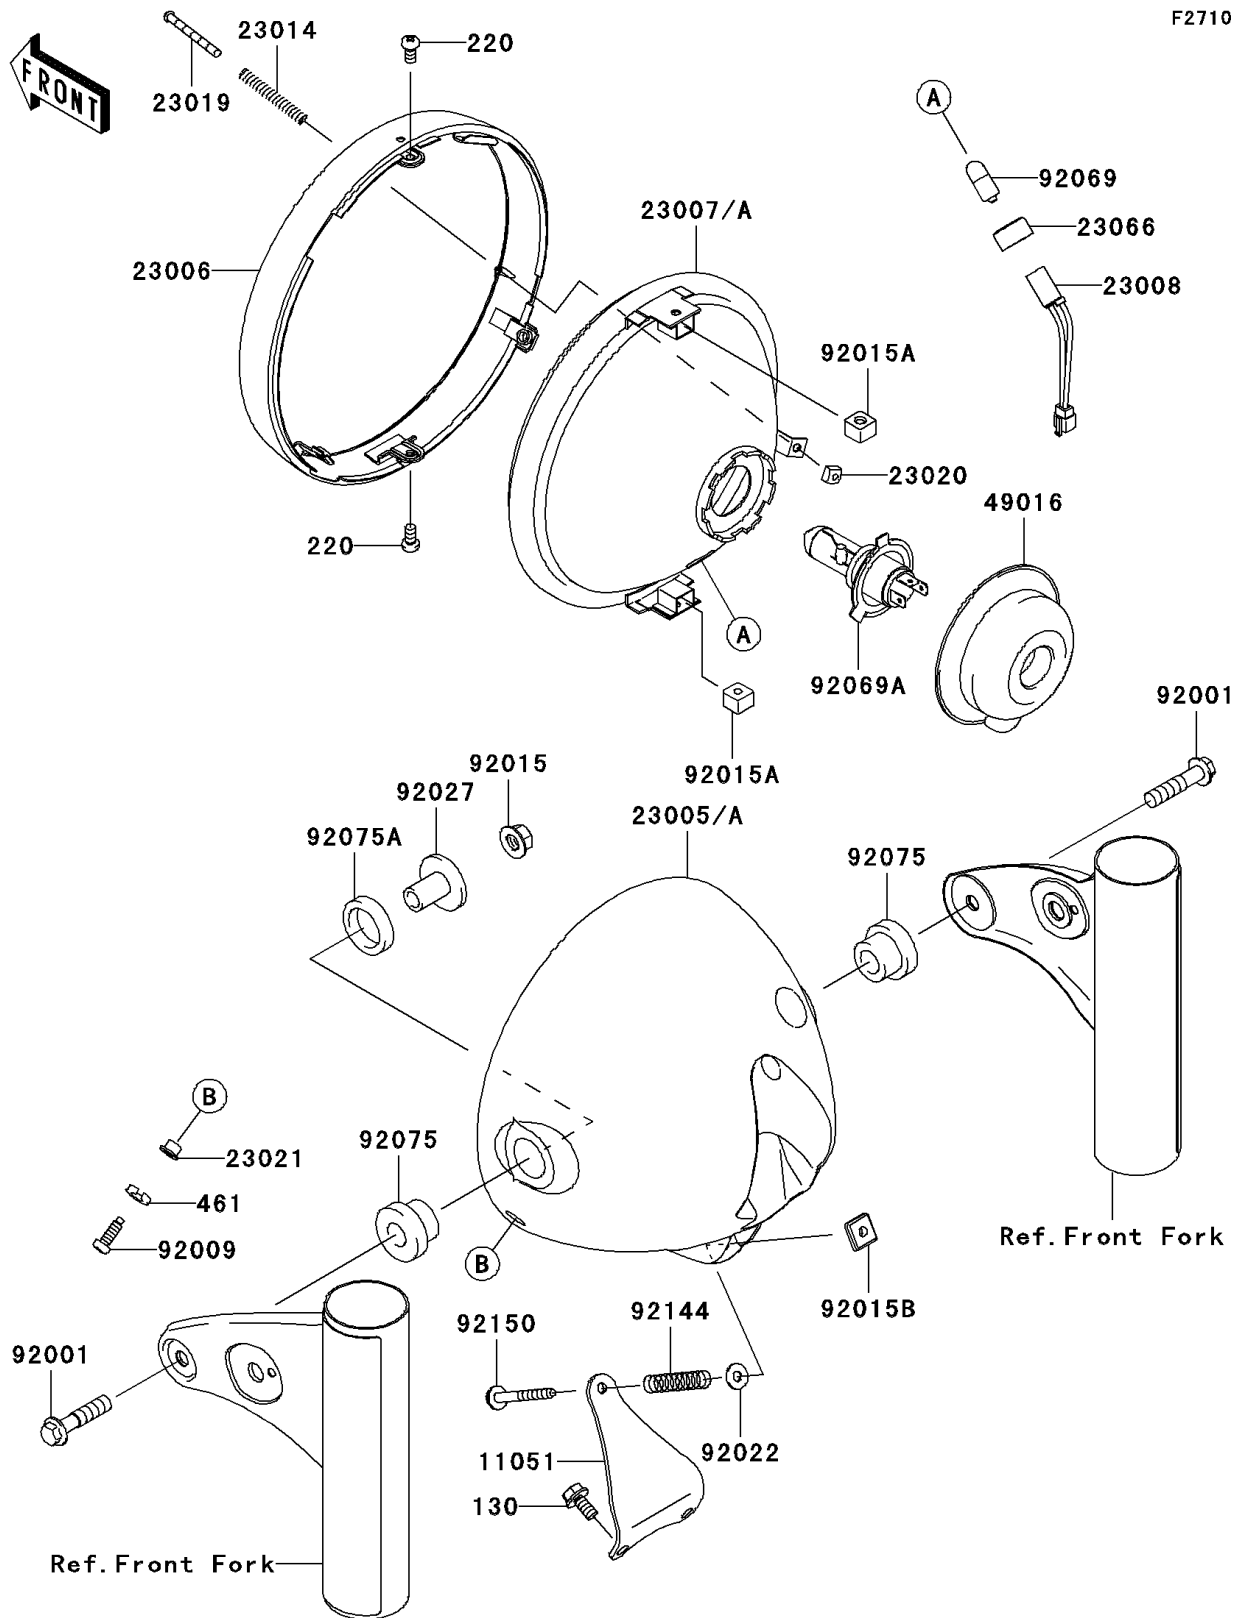

2012 W800 (European)

PARTS DIAGRAM

Headlight(s)

2012 W800 (European)

PARTS LIST

Headlight(s)

ITEM NAME	PART NUMBER	QUANTITY
BOLT-FLANGED,6X12 (Ref # 130)	130BB0612	2
SCREW-PAN-CROSS,5X10 (Ref # 220)	220AA0510	2
WASHER-SPRING,5MM (Ref # 461)	461S0500	2
BRACKET (Ref # 11051)	11051-1473	1
BODY-COMP-HEAD LAMP,M.D.GREEN (Ref # 23005A)	23005-0029-727	1
RIM-LAMP (Ref # 23006)	23006-0054	1
SOCKET-ASSY,PARKING LAMP (Ref # 23008)	23008-1616	1
SPRING,FOCUS ADJUSTING (Ref # 23014)	23014-005	1
SCREW,FOCUS ADJUSTING (Ref # 23019)	23019-021	1
NUT,4MM,FOCUS ADJUST (Ref # 23020)	23020-018	1
WASHER (Ref # 23021)	23021-010	2
DAMPER,PARKING LAMP (Ref # 23066)	23066-008	1
COVER-SEAL,HEAD LAMP (Ref # 49016)	49016-1046	1
BOLT,FLANGED,8X35 (Ref # 92001)	92001-1910	2
SCREW,5MM (Ref # 92009)	92009-1947	2
NUT,FLANGED,8MM (Ref # 92015)	92015-1014	2
NUT,5MM (Ref # 92015A)	92015-1157	2
NUT,5MM,FOCUS ADJUST (Ref # 92015B)	92015-1799	1
WASHER,5.2X13X1 (Ref # 92022)	92022-1380	1
COLLAR,L=20 (Ref # 92027)	92027-1131	2
BULB,12V 4W (Ref # 92069)	92069-071	1
BULB,12V 60/55W,H4 (Ref # 92069A)	92069-1002	1
DAMPER,HEAD LAMP FITTING (Ref # 92075)	92075-1109	2
DAMPER,HEAD LAMP FITTING (Ref # 92075A)	92075-1110	2
SPRING (Ref # 92144)	92144-1417	1
BOLT,ADJUST,5X45 (Ref # 92150)	92150-1590	1
LENS-COMP,HEAD LAMP (Ref # 23007)	23007-1362	1
LENS-COMP,HEAD LAMP (Ref # 23007A)	23007-1416	1