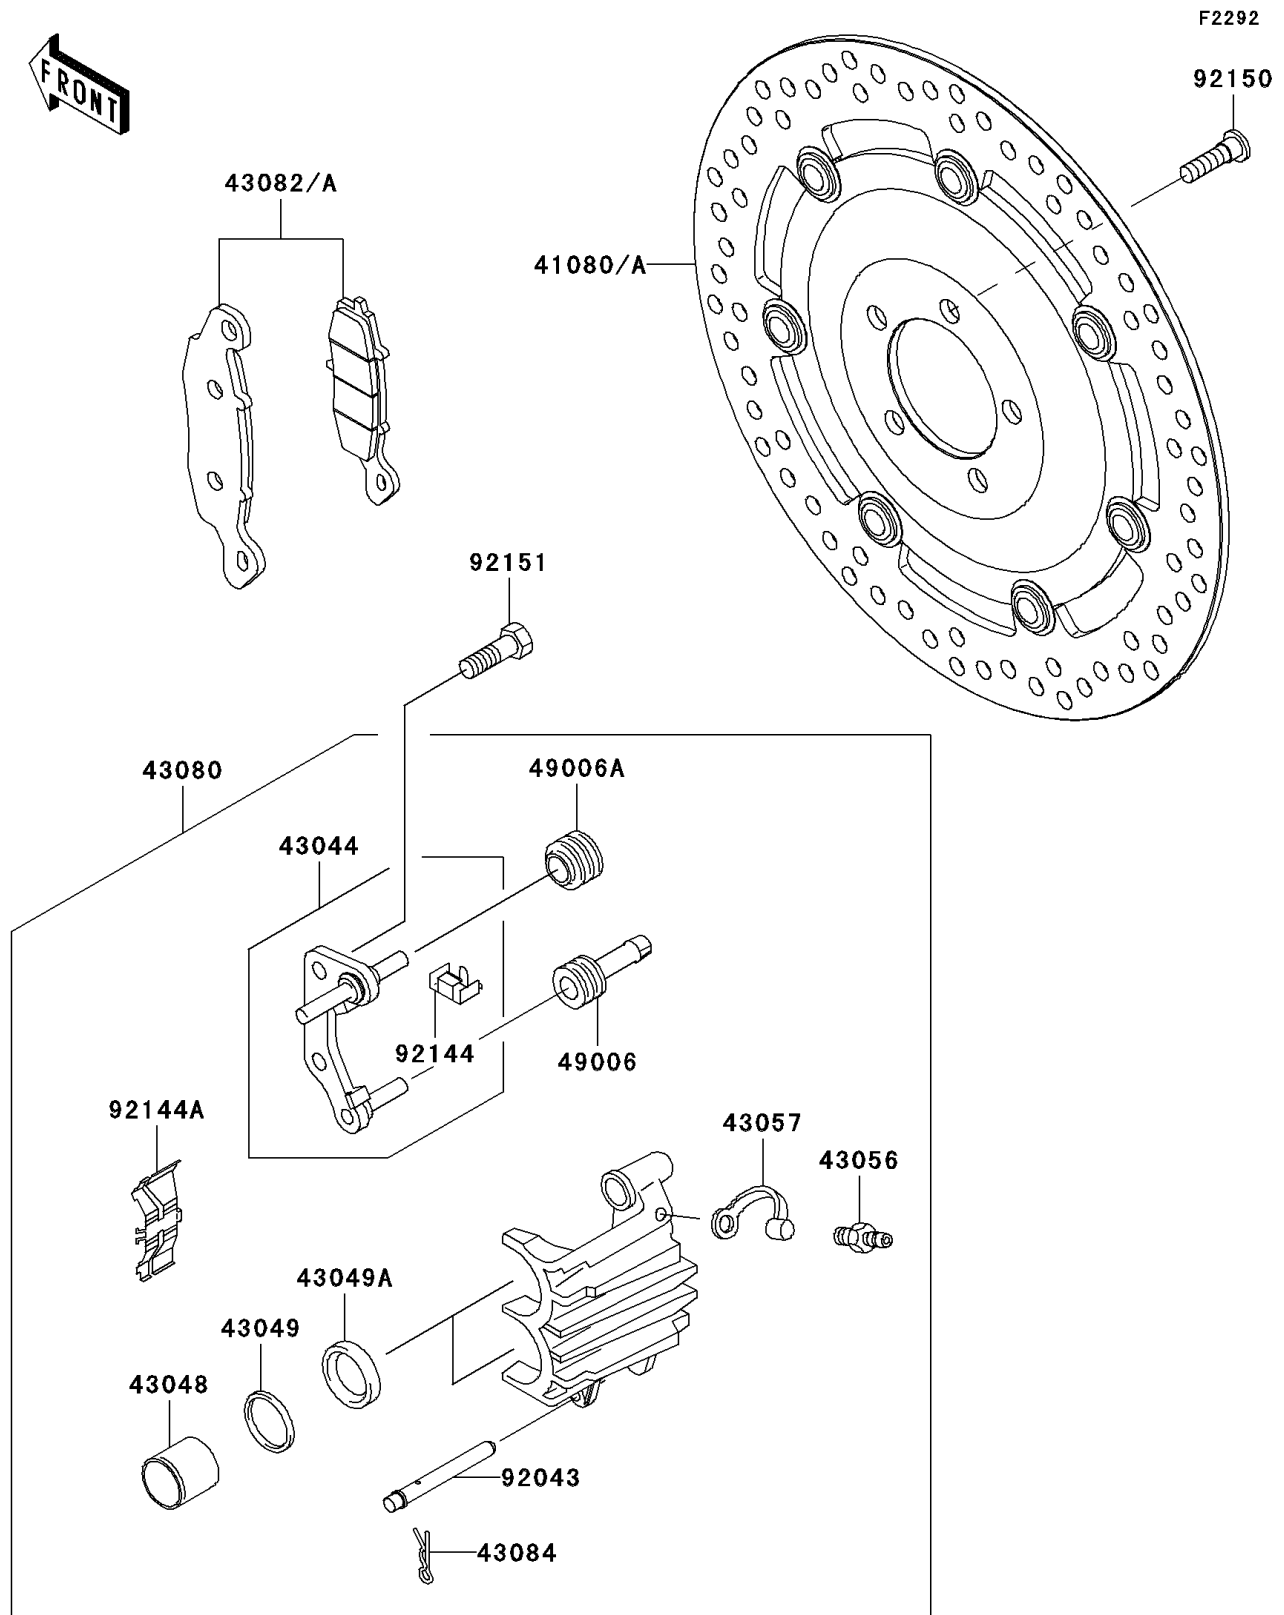

2011 W800 (European)

PARTS DIAGRAM

Front Brake