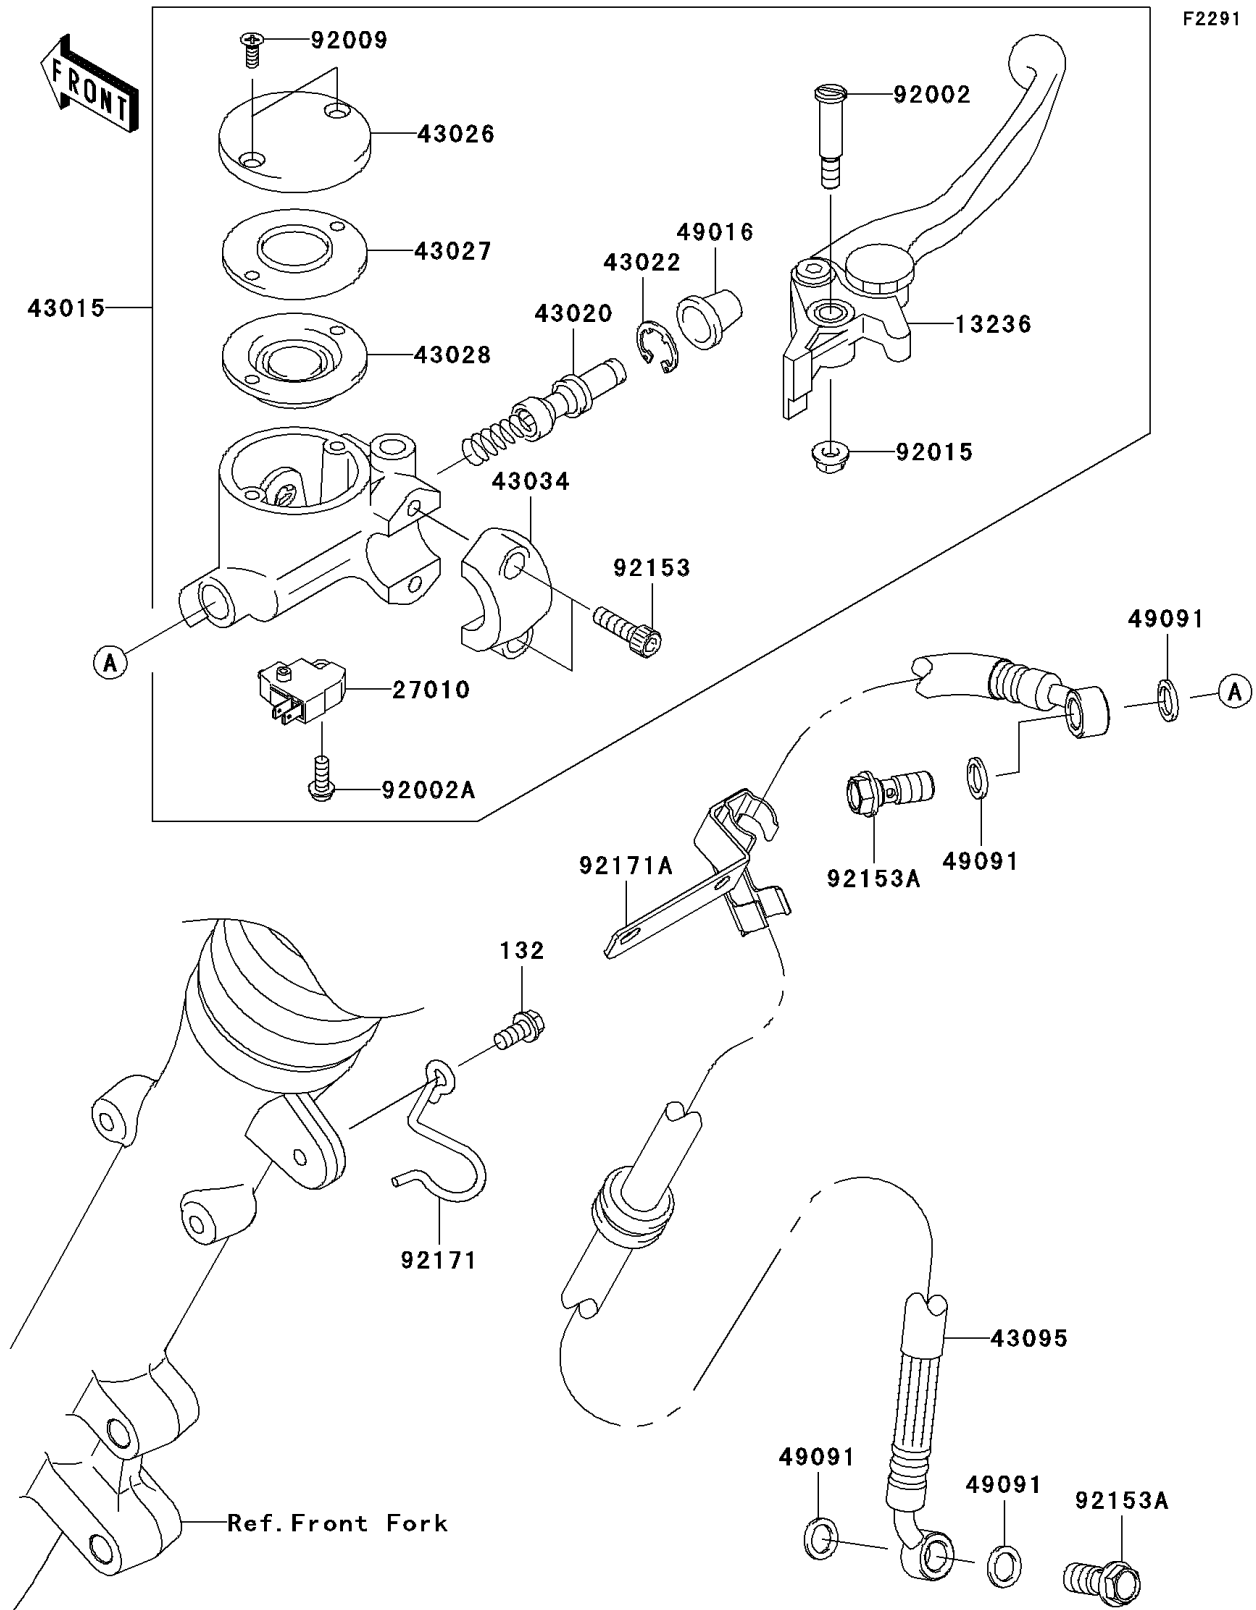

2011 W800 (European)

PARTS DIAGRAM

Front Master Cylinder

2011 W800 (European)

PARTS LIST

Front Master Cylinder

ITEM NAME

PART NUMBER

QUANTITY
