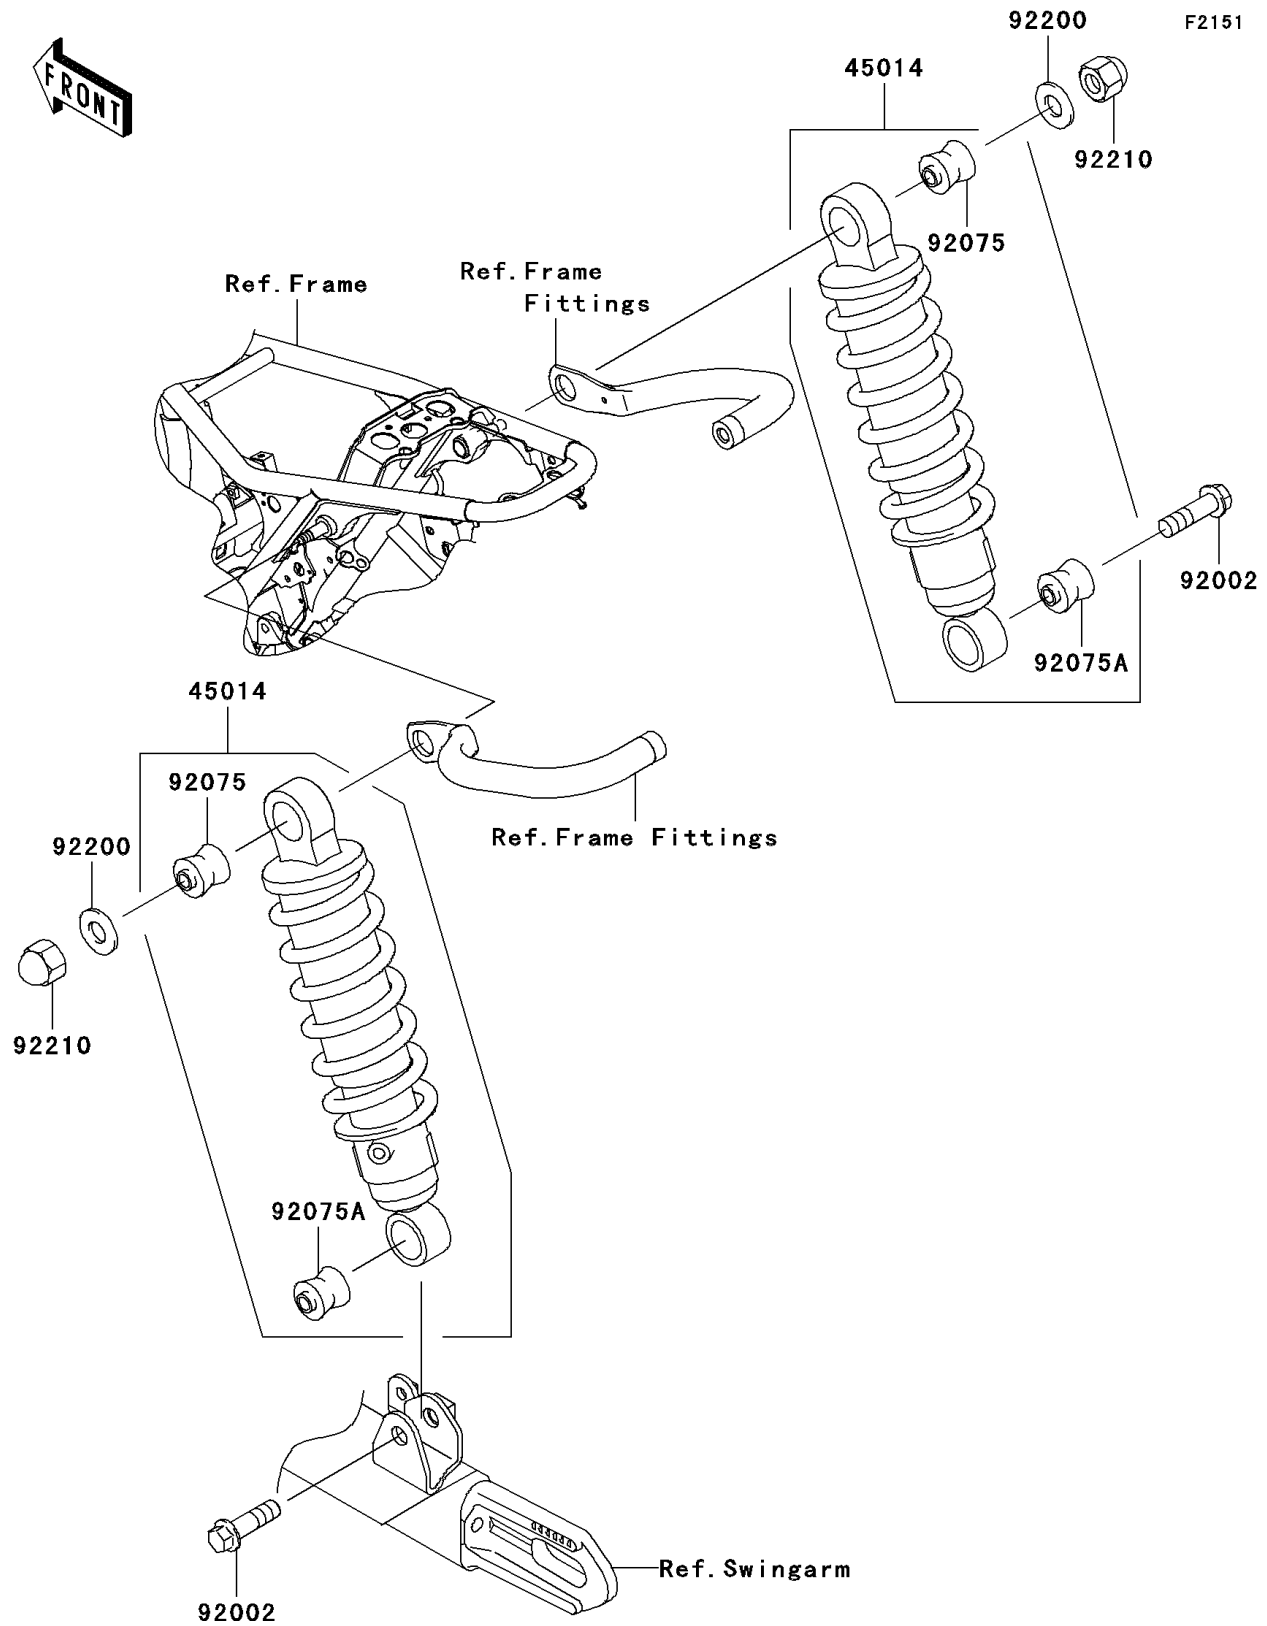

2011 W800 (European)

PARTS DIAGRAM

Suspension/Shock Absorber

2011 W800 (European)

PARTS LIST

Suspension/Shock Absorber

ITEM NAME

PART NUMBER

QUANTITY
