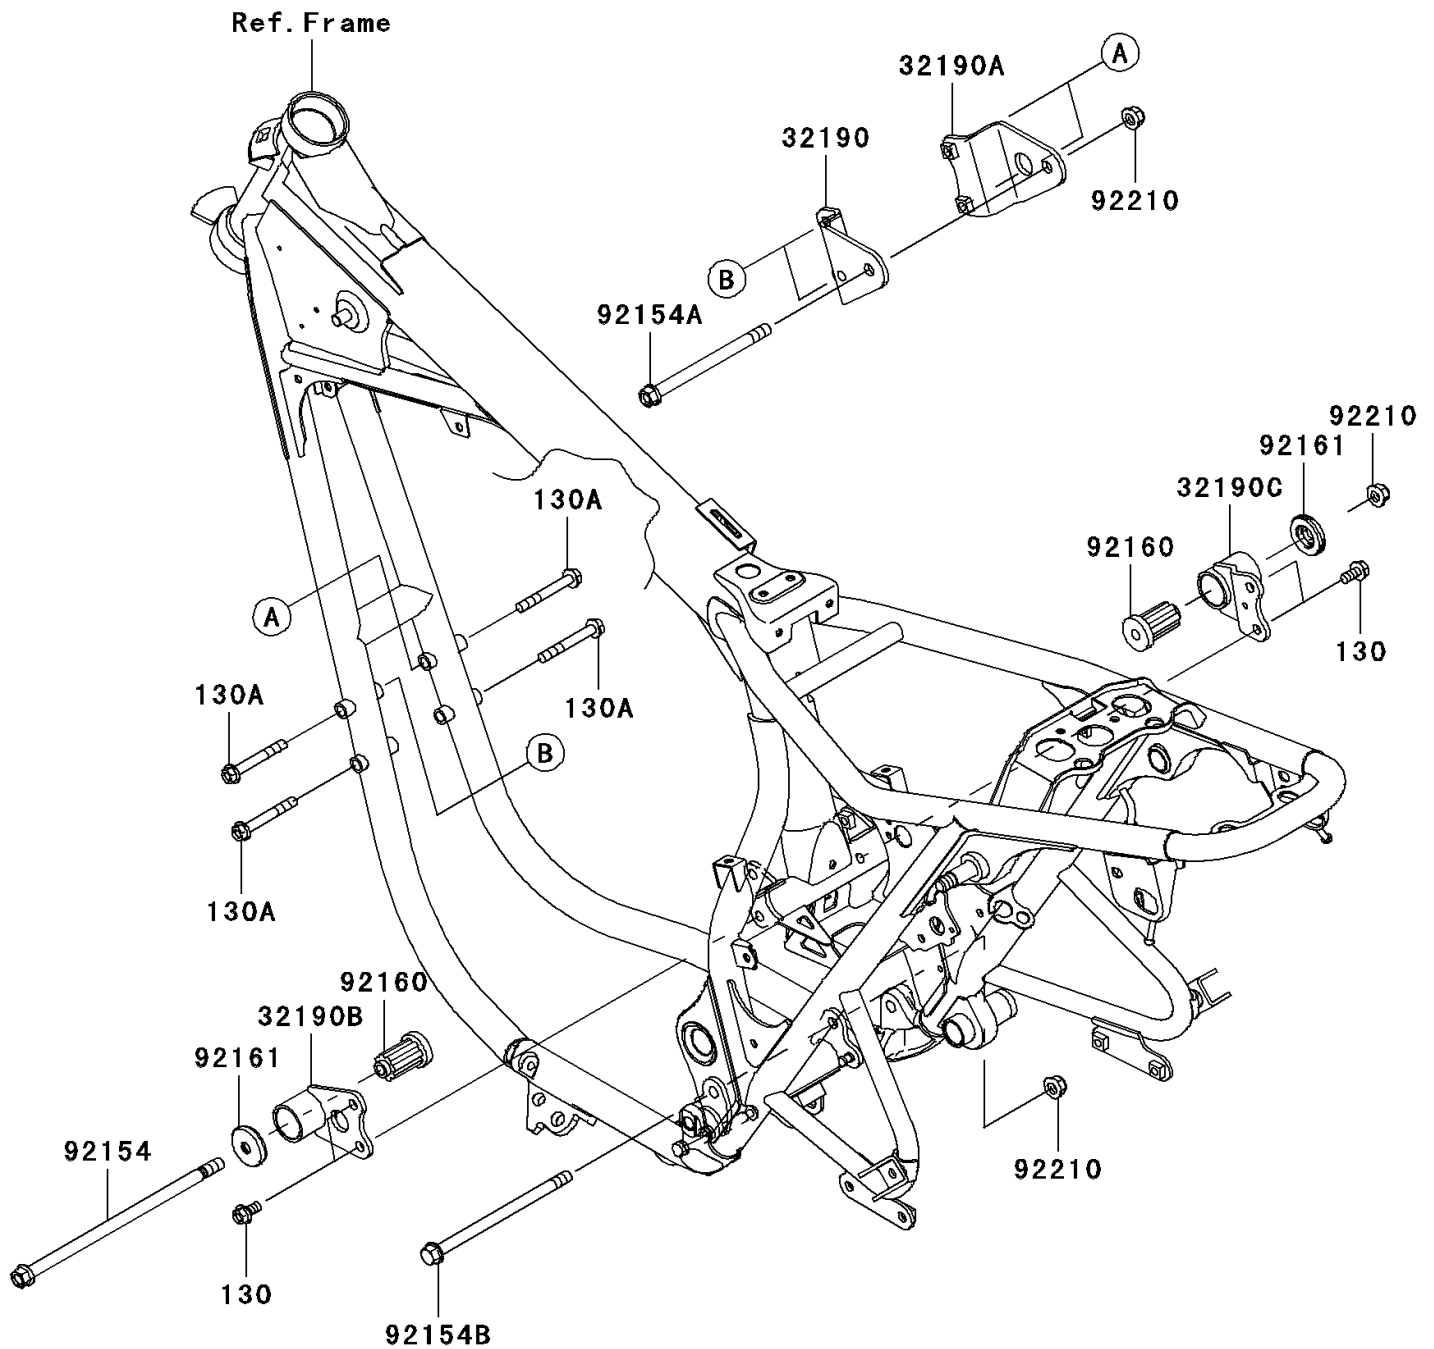

2011 W800 (European)

PARTS DIAGRAM

Engine Mount

F2122

2011 W800 (European)

PARTS LIST

Engine Mount

ITEM NAME	PART NUMBER	QUANTITY
-----------	-------------	----------
