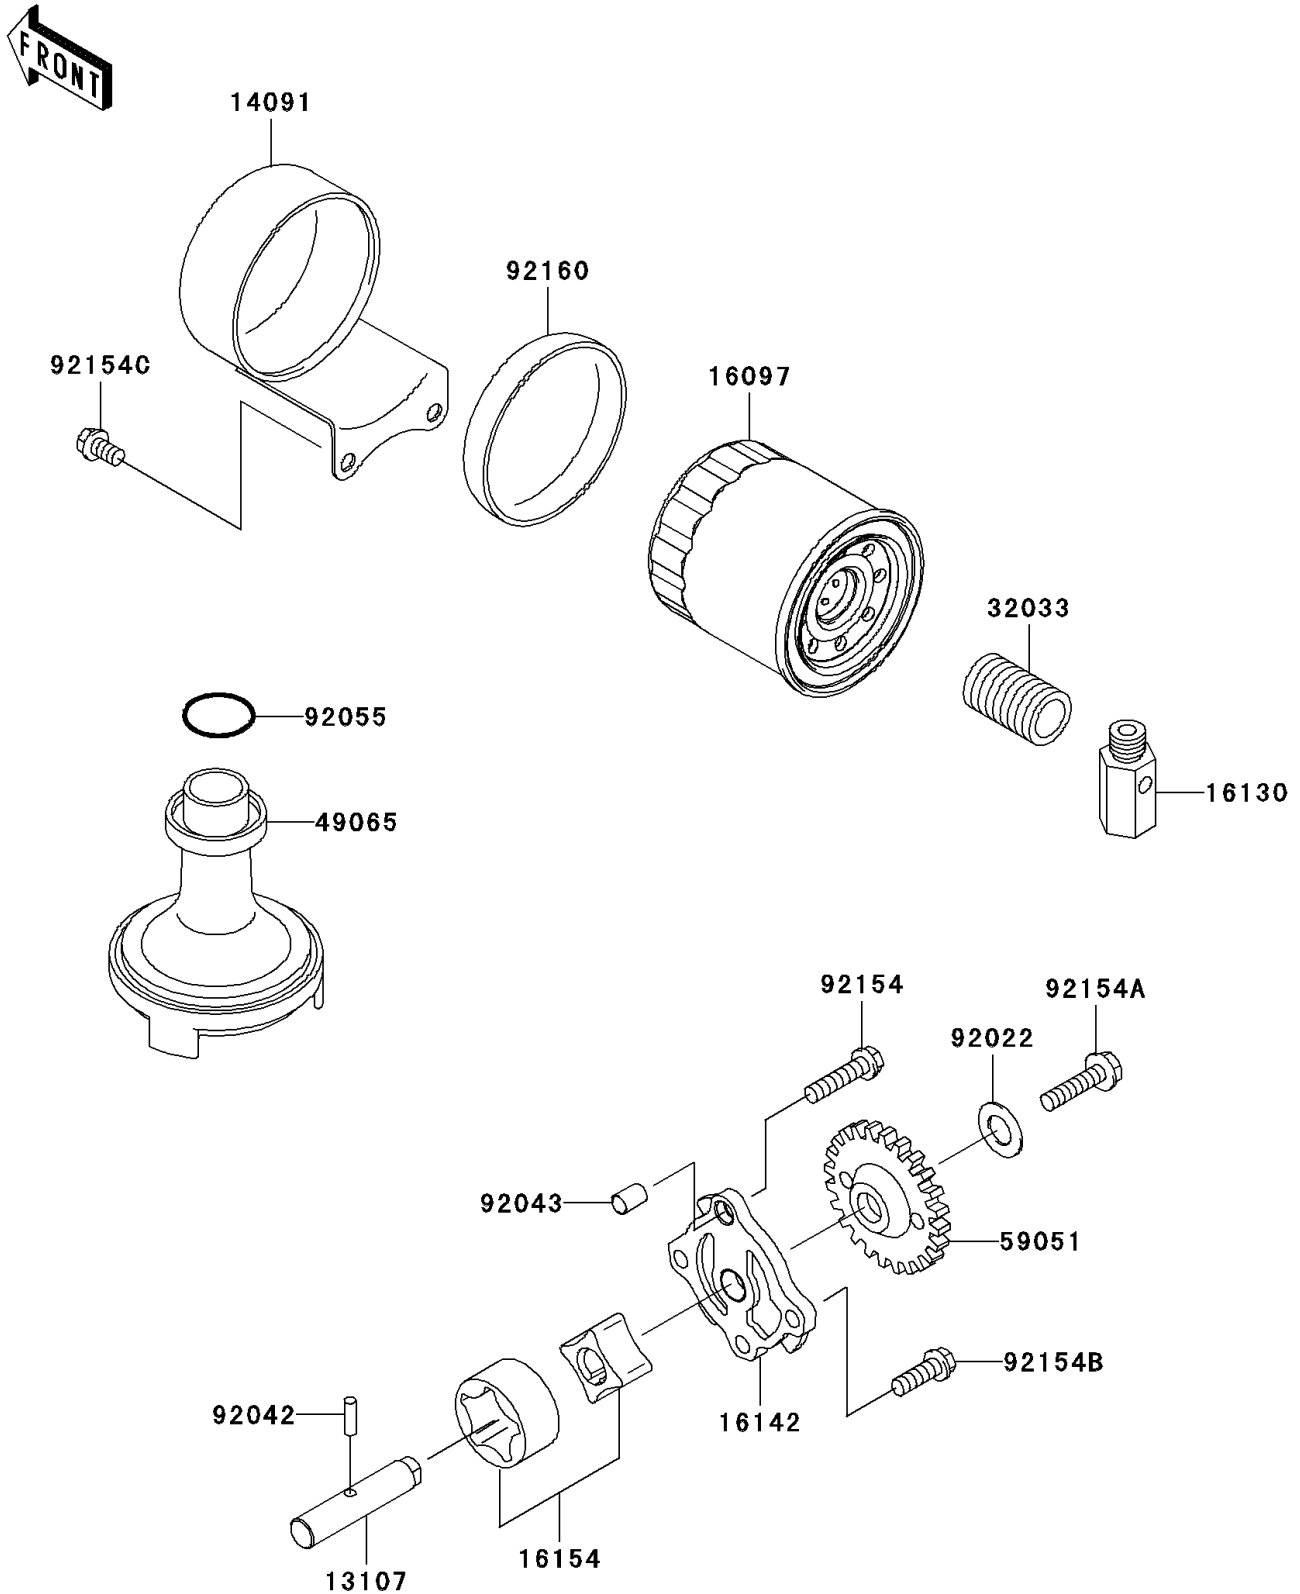

2011 W800 (European)

PARTS DIAGRAM

Oil Pump

E1710

2011 W800 (European)

PARTS LIST

Oil Pump

ITEM NAME

PART NUMBER

QUANTITY
