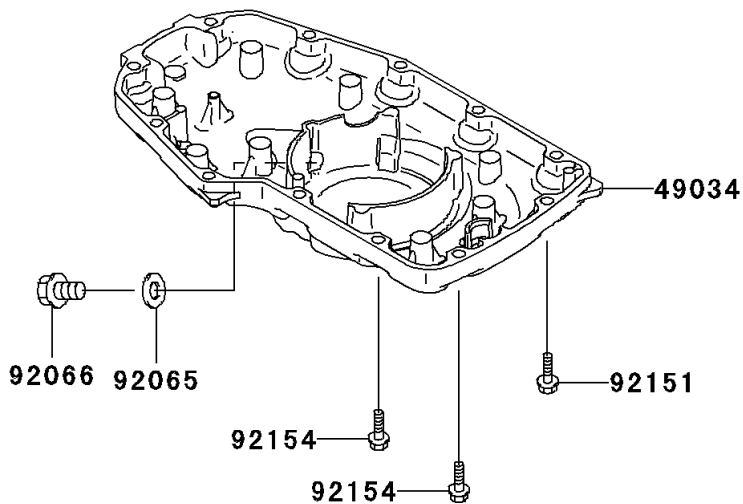

2011 W800 (European)

PARTS DIAGRAM

Breather Cover/Oil Pan

E1432

2011 W800 (European)

PARTS LIST

Breather Cover/Oil Pan

ITEM NAME

PART NUMBER

QUANTITY
