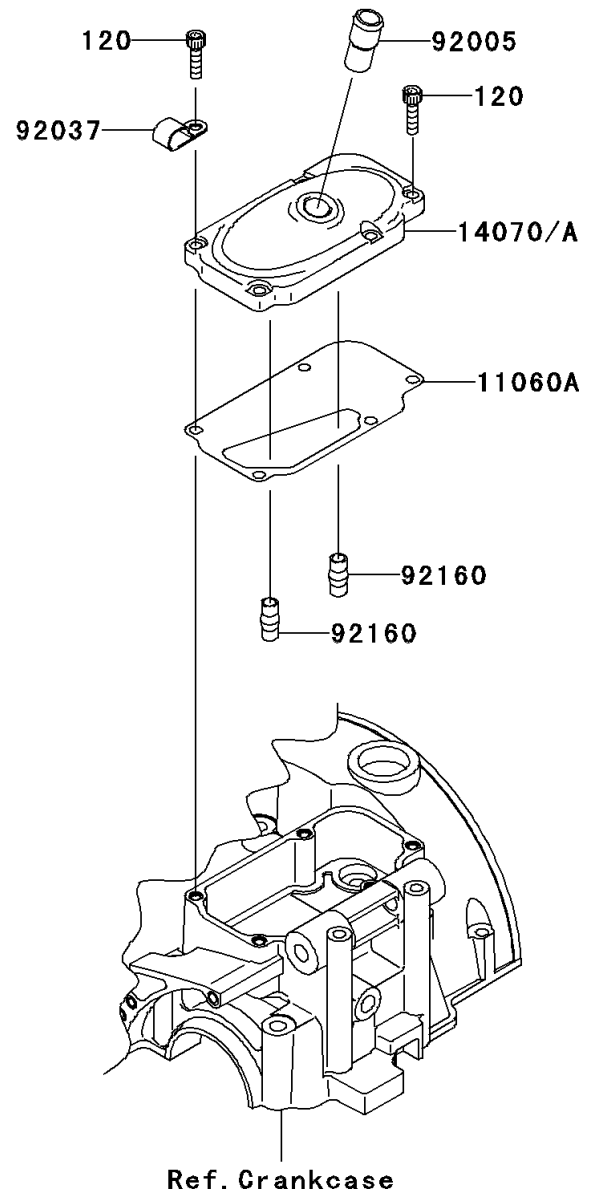

2011 W800 (European)

PARTS DIAGRAM

Breather Cover/Oil Pan

E1432

2011 W800 (European)

PARTS LIST

Breather Cover/Oil Pan

ITEM NAME

PART NUMBER

QUANTITY
