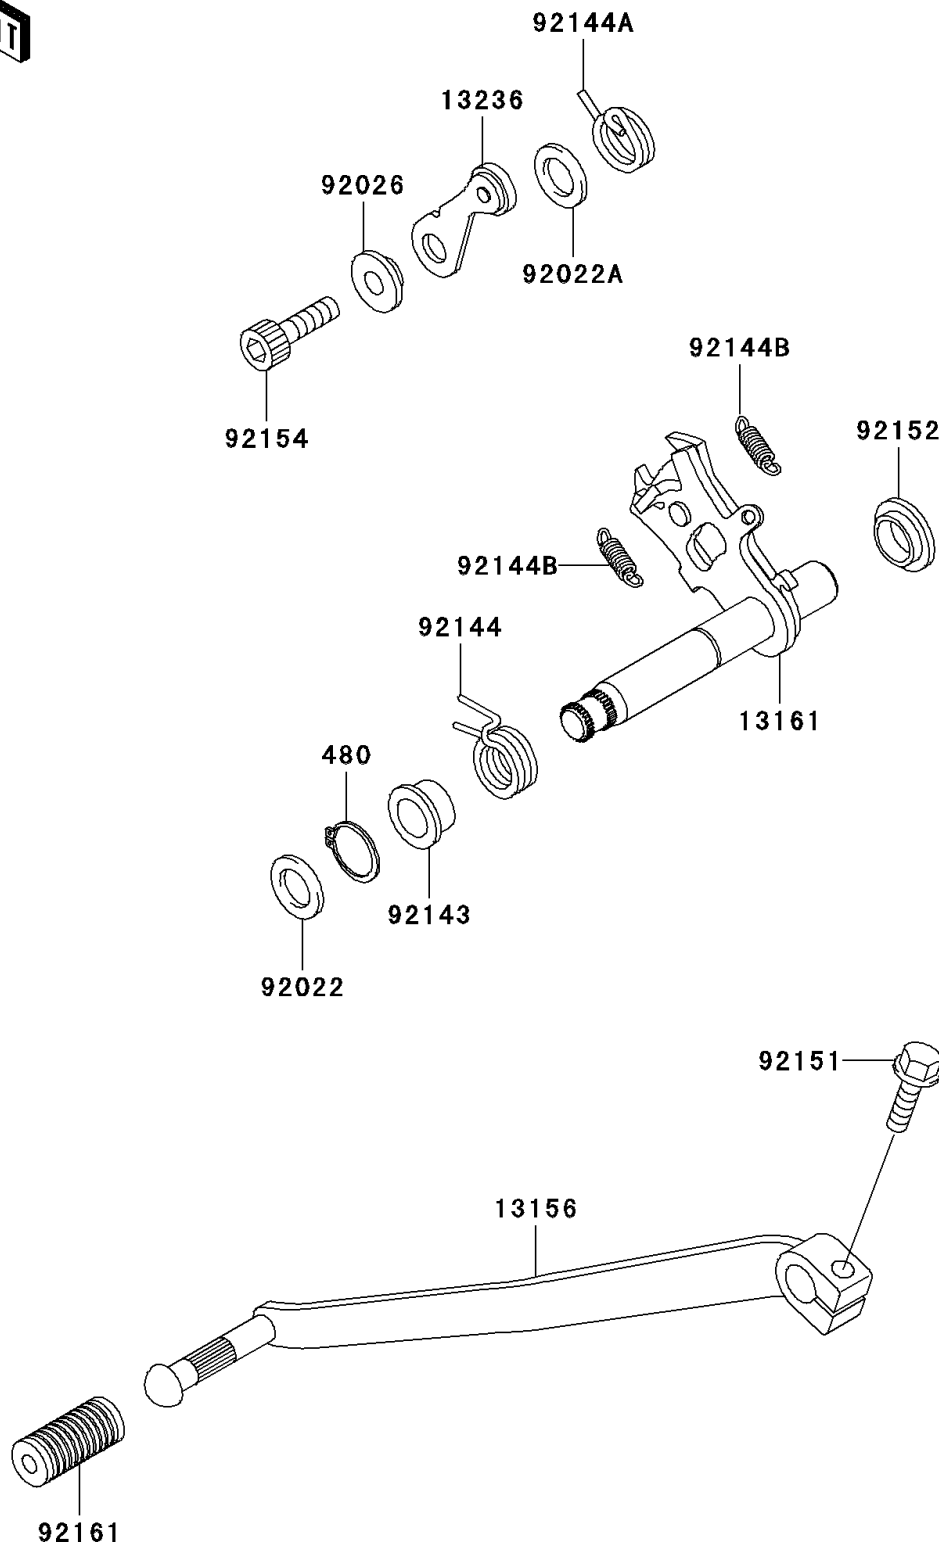

2011 W800 (European)

PARTS DIAGRAM

Gear Change Mechanism

E1370

2011 W800 (European)

PARTS LIST

Gear Change Mechanism

ITEM NAME

PART NUMBER

QUANTITY
