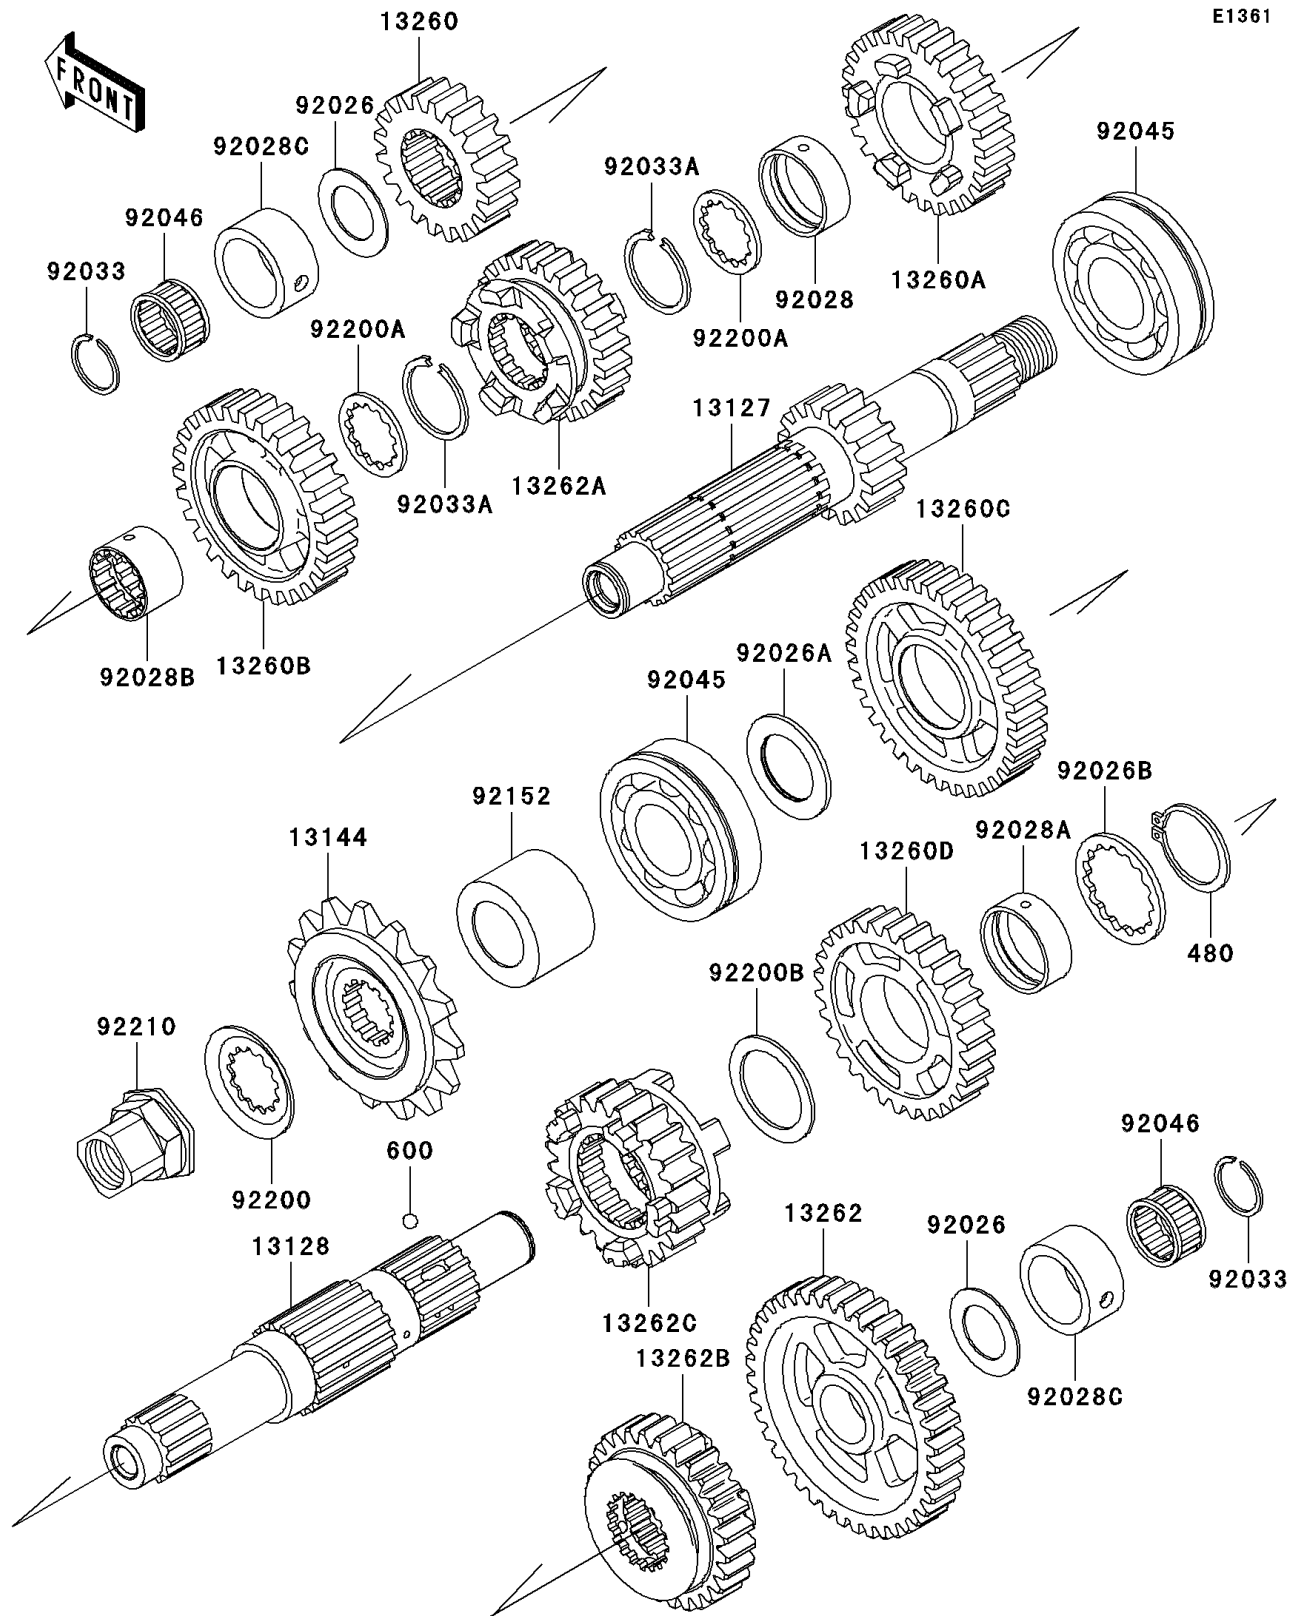

2011 W800 (European)

PARTS DIAGRAM

Transmission

Kawasaki

Let the Good Times Roll®

2011 W800 (European)

PARTS LIST

Transmission

ITEM NAME

PART NUMBER

QUANTITY
