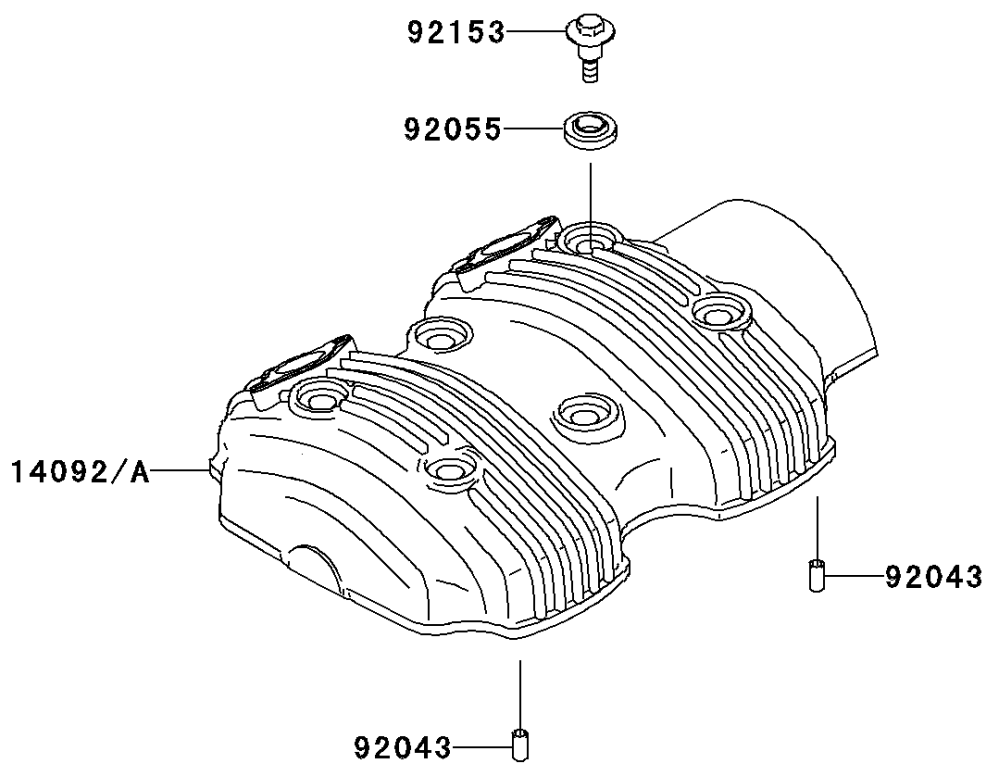

2011 W800 (European)

PARTS DIAGRAM Cylinder Head Cover

E1112

2011 W800 (European)

PARTS LIST

Cylinder Head Cover

ITEM NAME	PART NUMBER	QUANTITY
-----------	-------------	----------
