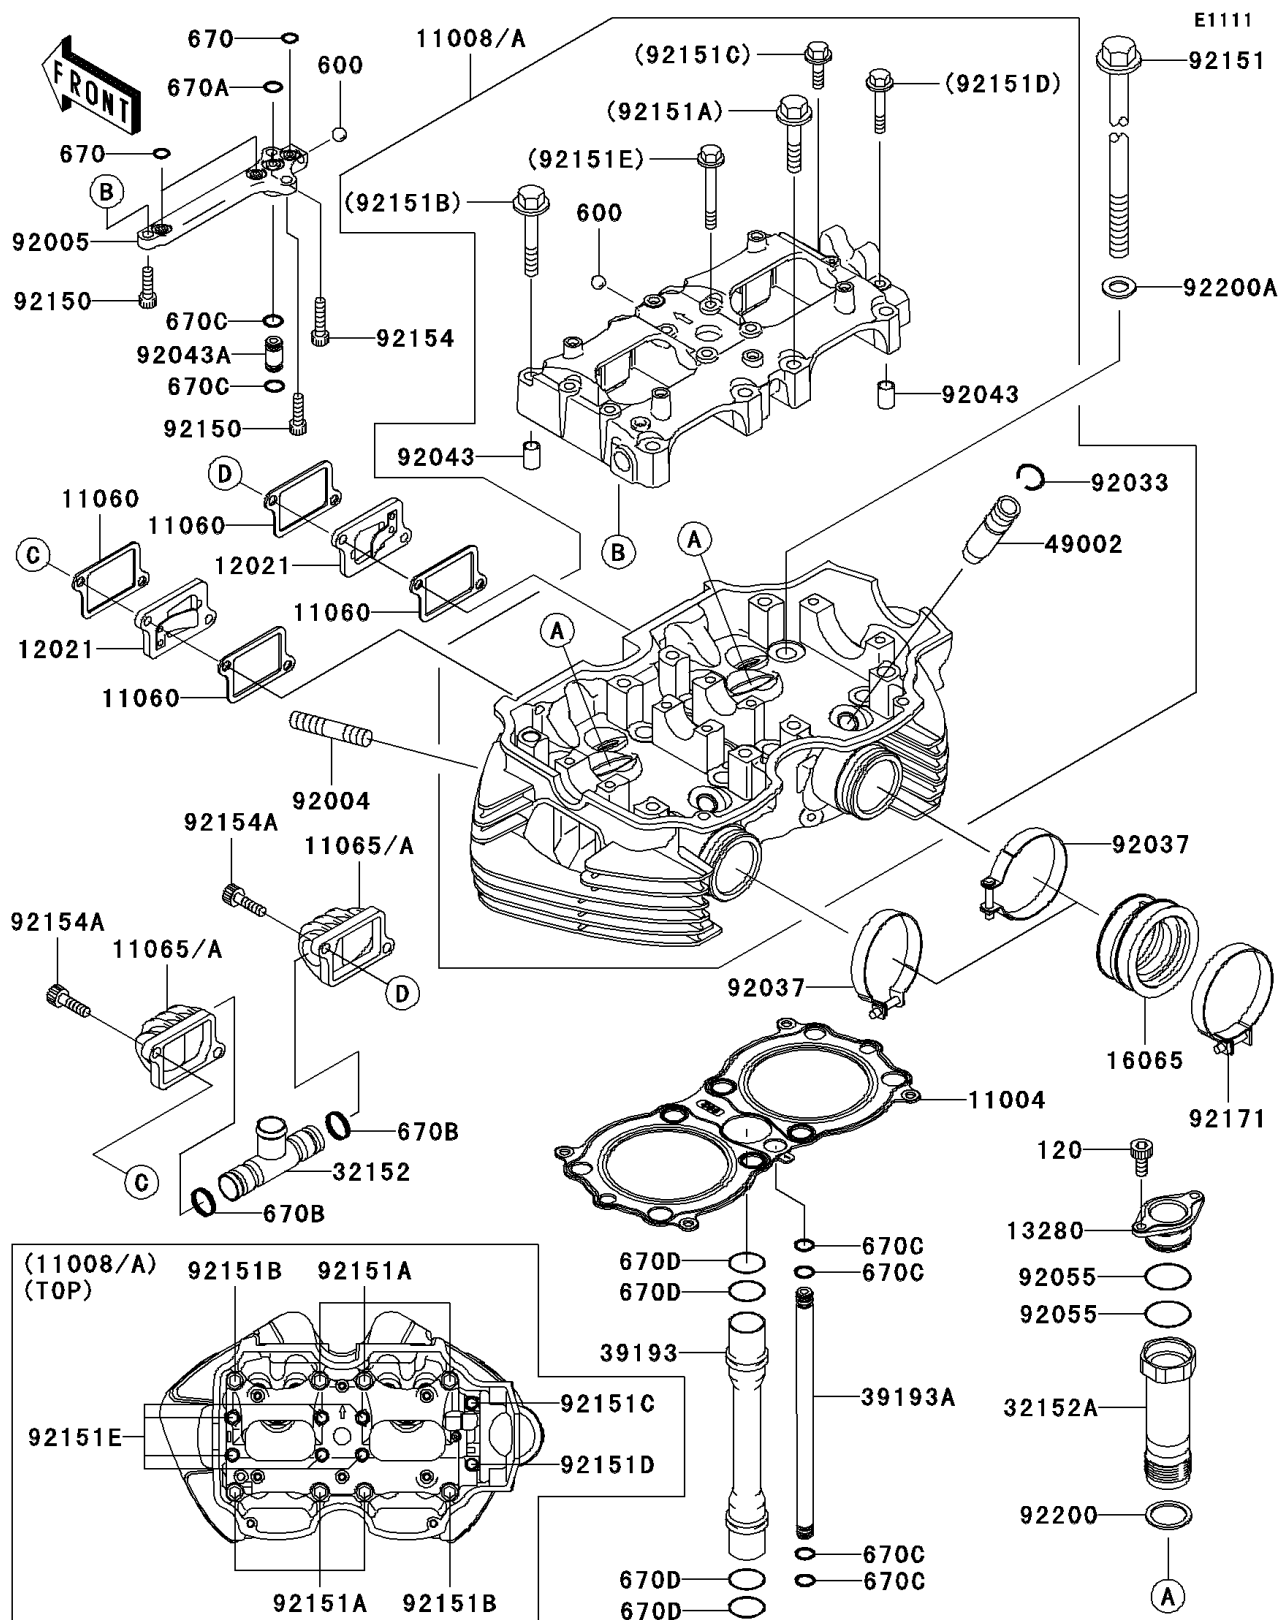

2011 W800 (European)

Kawasaki

Let the Good Times Roll®

PARTS DIAGRAM

Cylinder Head

2011 W800 (European)

PARTS LIST

Cylinder Head

ITEM NAME	PART NUMBER	QUANTITY
-----------	-------------	----------
