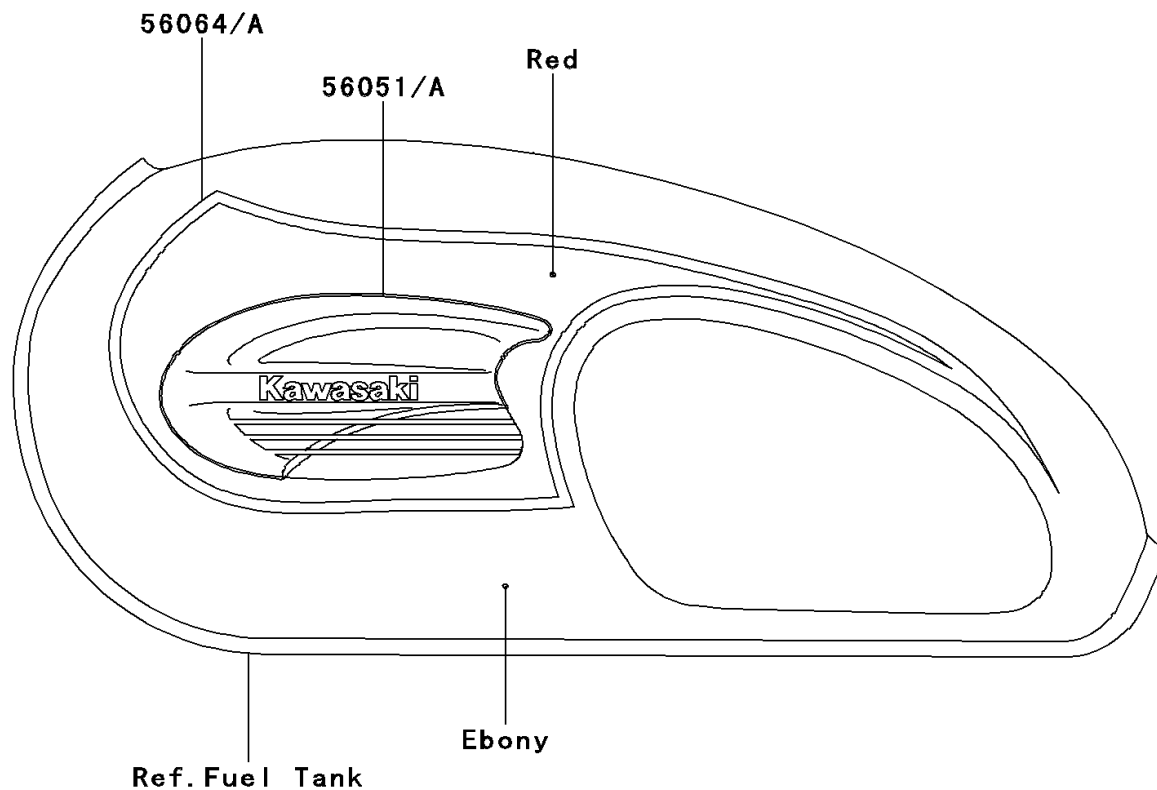

2001 W650

PARTS DIAGRAM

Decals(Red/Ebony)(EJ650-A3)

Kawasaki

Let the Good Times Roll®

F2861C

2001 W650

PARTS LIST

Decals(Red/Ebony)(EJ650-A3)

ITEM NAME

PART NUMBER

QUANTITY
