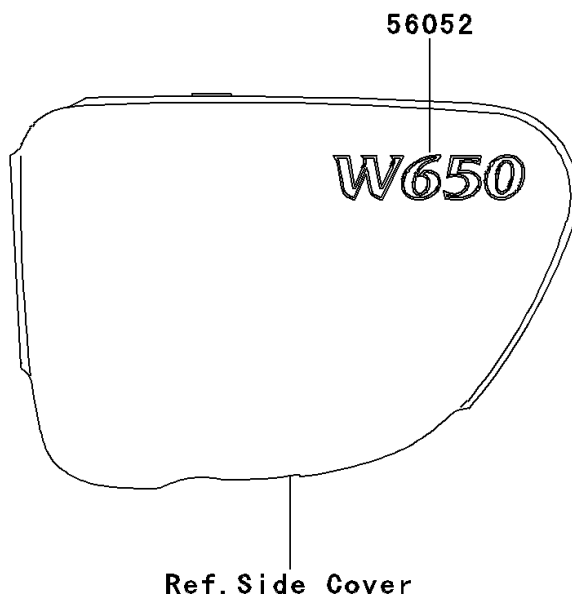

2001 W650

PARTS DIAGRAM

Decals(Red/Ebony)(EJ650-A3)

Kawasaki

Let the Good Times Roll®

F2861C

2001 W650

PARTS LIST

Decals(Red/Ebony)(EJ650-A3)

ITEM NAME

PART NUMBER

QUANTITY
