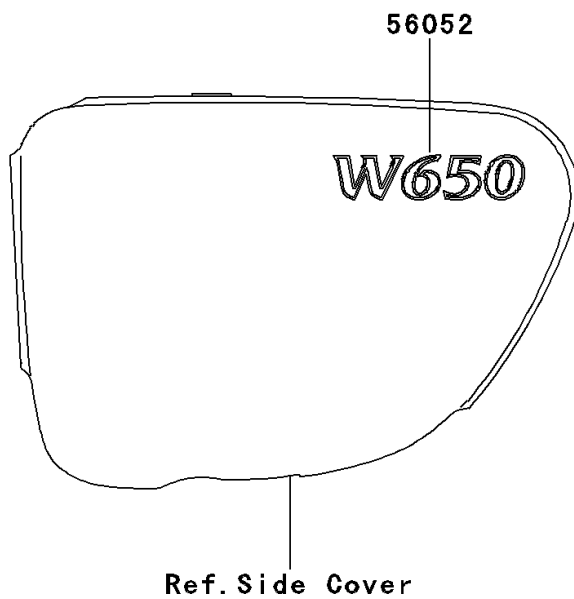

2001 W650

PARTS DIAGRAM

Decals(Boulogne/Ivory)(EJ650-A3)

Kawasaki

Let the Good Times Roll®

F2861B

2001 W650

PARTS LIST

Decals(Boulogne/Ivory)(EJ650-A3)

ITEM NAME

PART NUMBER

QUANTITY
