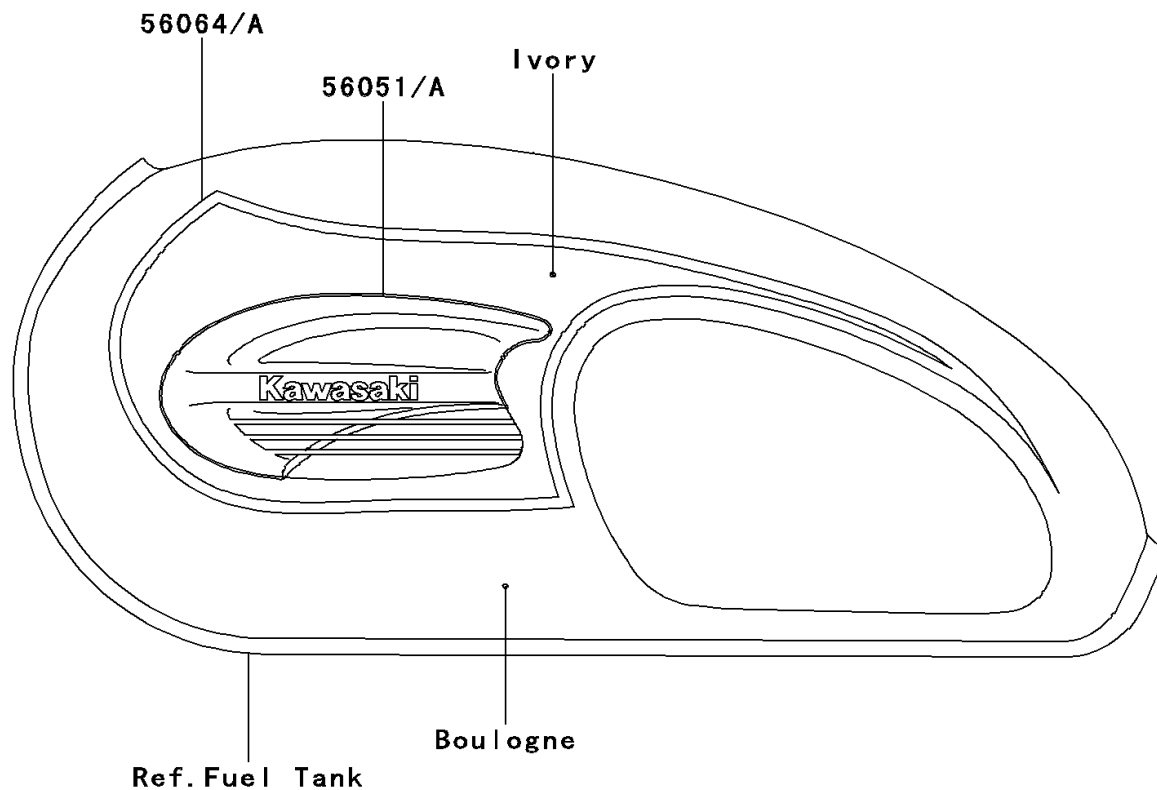

2001 W650

PARTS DIAGRAM

Decals(Boulogne/Ivory)(EJ650-A3)

Kawasaki

Let the Good Times Roll®

F2861B

2001 W650

PARTS LIST

Decals(Boulogne/Ivory)(EJ650-A3)

ITEM NAME

PART NUMBER

QUANTITY
