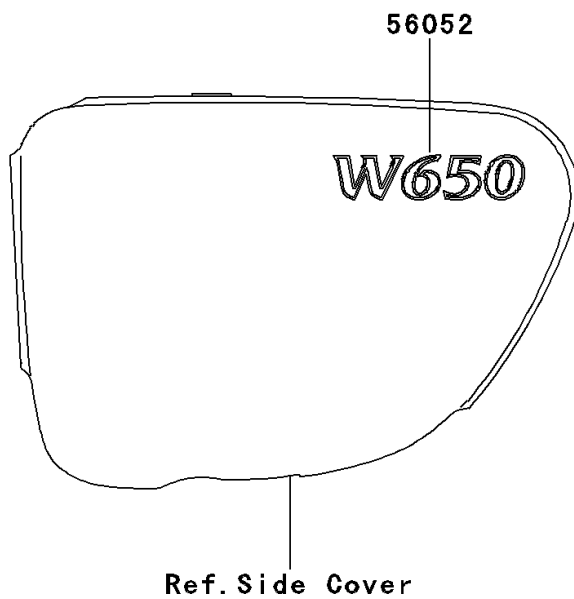

2000 W650

PARTS DIAGRAM

Decals(Red/Ivory)(EJ650-A2)

Kawasaki

Let the Good Times Roll®

F2861A

2000 W650

PARTS LIST

Decals(Red/Ivory)(EJ650-A2)

ITEM NAME

PART NUMBER

QUANTITY
