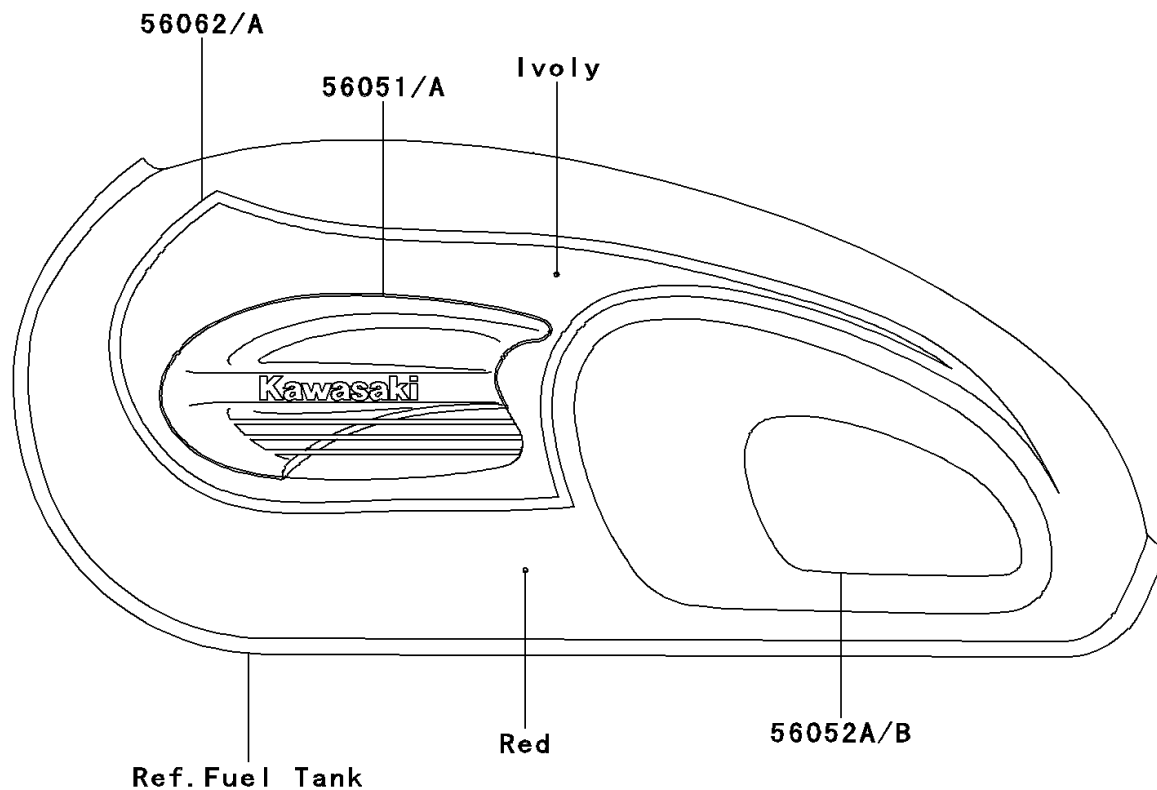

2000 W650

PARTS DIAGRAM

Decals(Red/Ivory)(EJ650-A2)

Kawasaki

Let the Good Times Roll®

F2861A

2000 W650

PARTS LIST

Decals(Red/Ivory)(EJ650-A2)

ITEM NAME

PART NUMBER

QUANTITY
