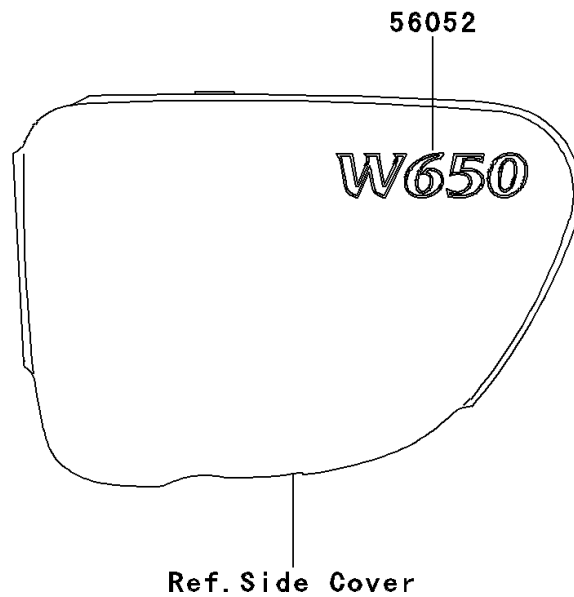

2000 W650

PARTS DIAGRAM

Decals(Blue/Silver)(EJ650-A2)

F2861

2000 W650

PARTS LIST

Decals(Blue/Silver)(EJ650-A2)

ITEM NAME

PART NUMBER

QUANTITY
