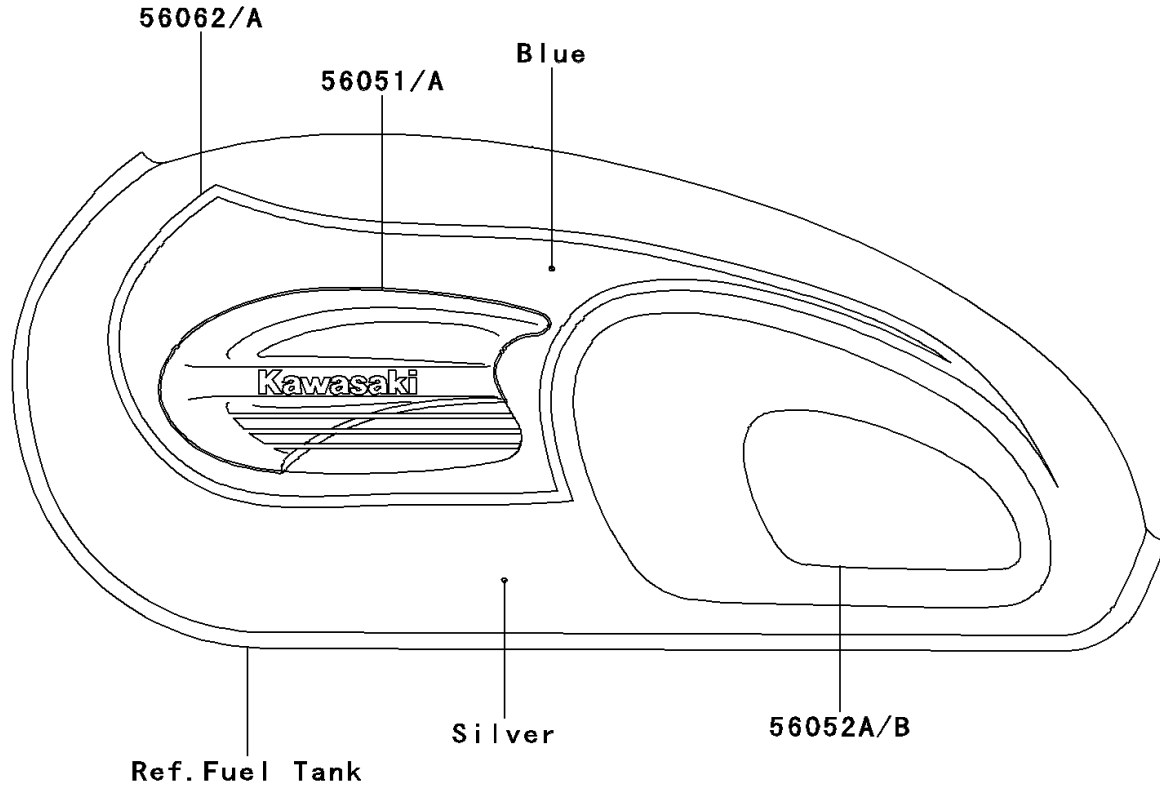

2000 W650

PARTS DIAGRAM

Decals(Blue/Silver)(EJ650-A2)

F2861

2000 W650

PARTS LIST

Decals(Blue/Silver)(EJ650-A2)

ITEM NAME

PART NUMBER

QUANTITY
