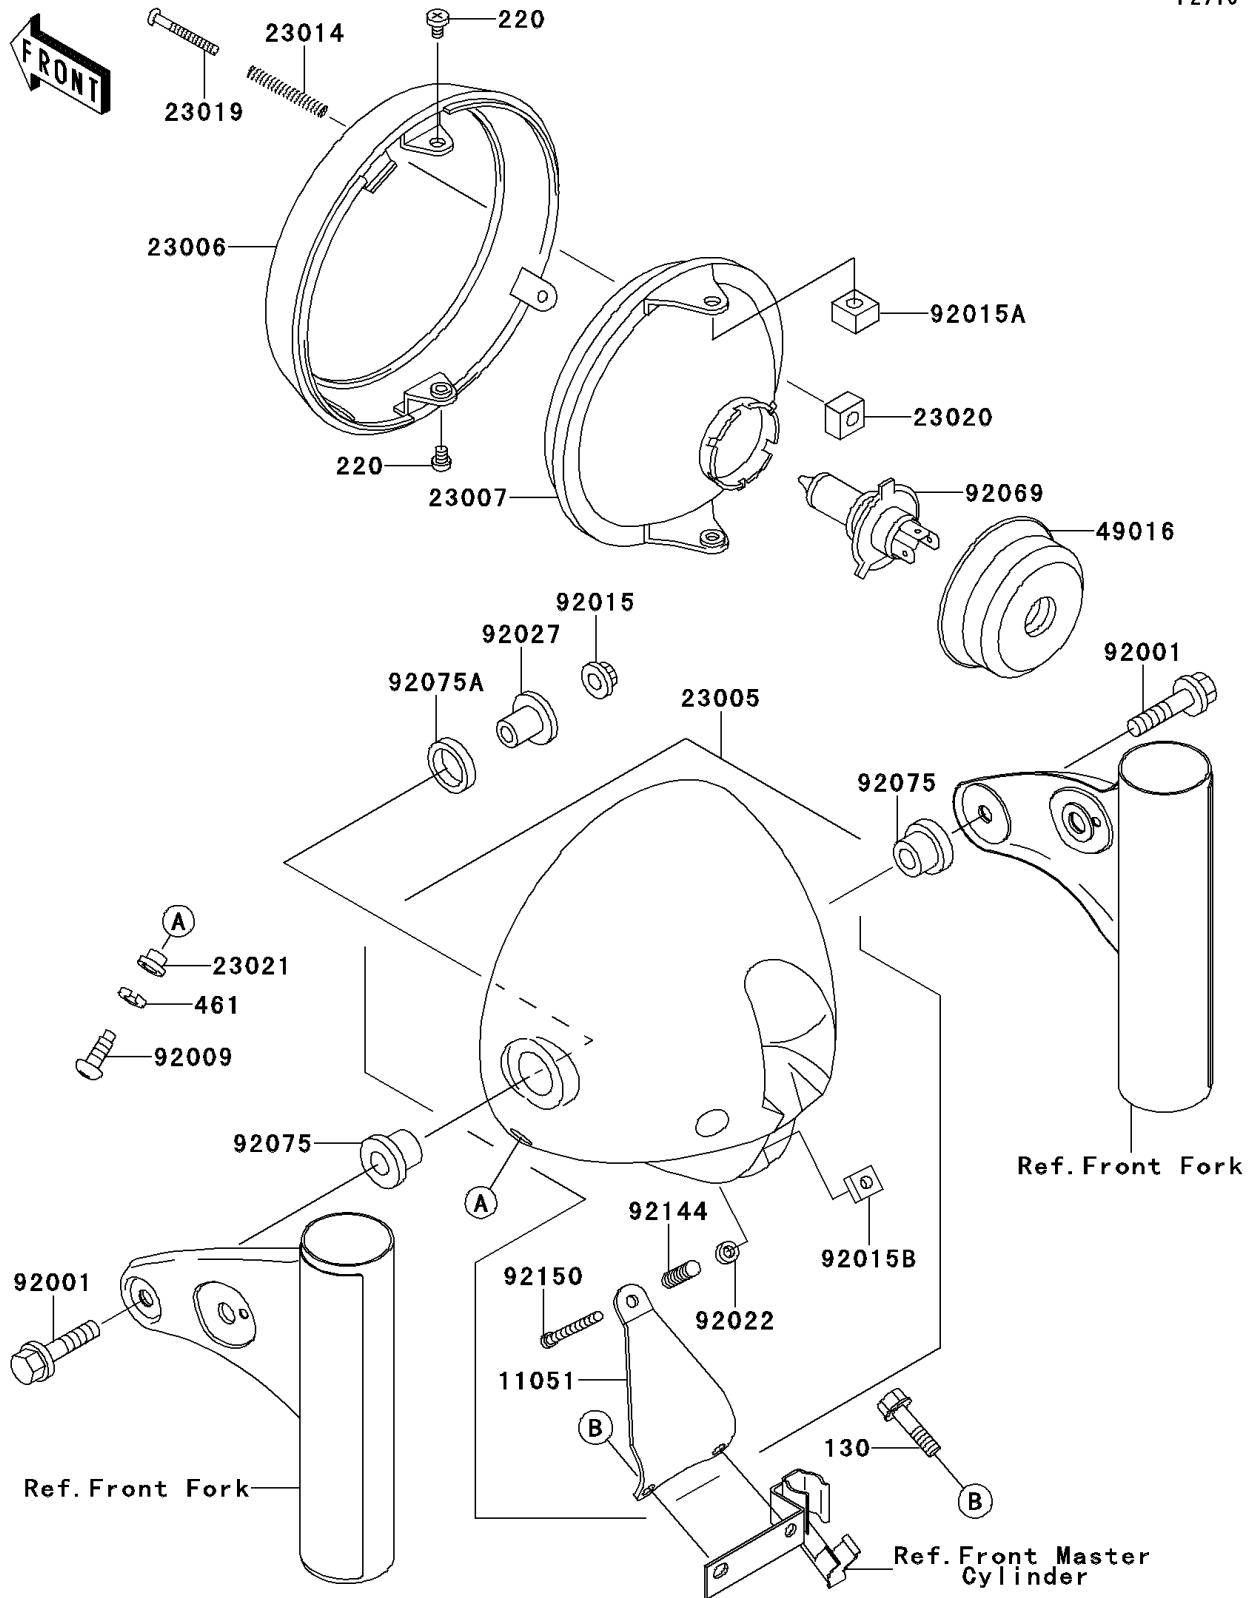

2001 W650

PARTS DIAGRAM

Headlight(s)

F2710

2001 W650

PARTS LIST

Headlight(s)

Kawasaki

Let the Good Times Roll®

ITEM NAME	PART NUMBER	QUANTITY
BOLT-FLANGED (Ref # 130)	130J0612	2
SCREW-PAN-CROS (Ref # 220)	220D0510	2
WASHER-SPRING,5MM (Ref # 461)	461F0500	2
BRACKET (Ref # 11051)	11051-1473	1
BODY-COMP-HEAD LAMP (Ref # 23005)	23005-1177	1
RIM-LAMP (Ref # 23006)	23006-1080	1
LENS-COMP,HEAD LAMP (Ref # 23007)	23007-1361	1
SPRING,FOCUS ADJUSTING (Ref # 23014)	23014-005	1
SCREW,FOCUS ADJUSTING (Ref # 23019)	23019-021	1
NUT,4MM,FOCUS ADJUST (Ref # 23020)	23020-018	1
WASHER (Ref # 23021)	23021-010	2
COVER-SEAL,HEAD LAMP (Ref # 49016)	49016-1046	1
BOLT,FLANGED,8X35 (Ref # 92001)	92001-1910	2
SCREW,5MM (Ref # 92009)	92009-1947	2
NUT,FLANGED,8MM (Ref # 92015)	92015-1014	2
NUT,5MM (Ref # 92015A)	92015-1157	2
NUT,5MM,FOCUS ADJUST (Ref # 92015B)	92015-1799	1
WASHER,5.2X13X1 (Ref # 92022)	92022-1380	1
COLLAR,L=20 (Ref # 92027)	92027-1131	2
BULB,12V 60/55W,H4 (Ref # 92069)	92069-1002	1
DAMPER,HEAD LAMP FITTING (Ref # 92075)	92075-1109	2
DAMPER,HEAD LAMP FITTING (Ref # 92075A)	92075-1110	2
SPRING (Ref # 92144)	92144-1417	1
BOLT,ADJUST,5X45 (Ref # 92150)	92150-1590	1