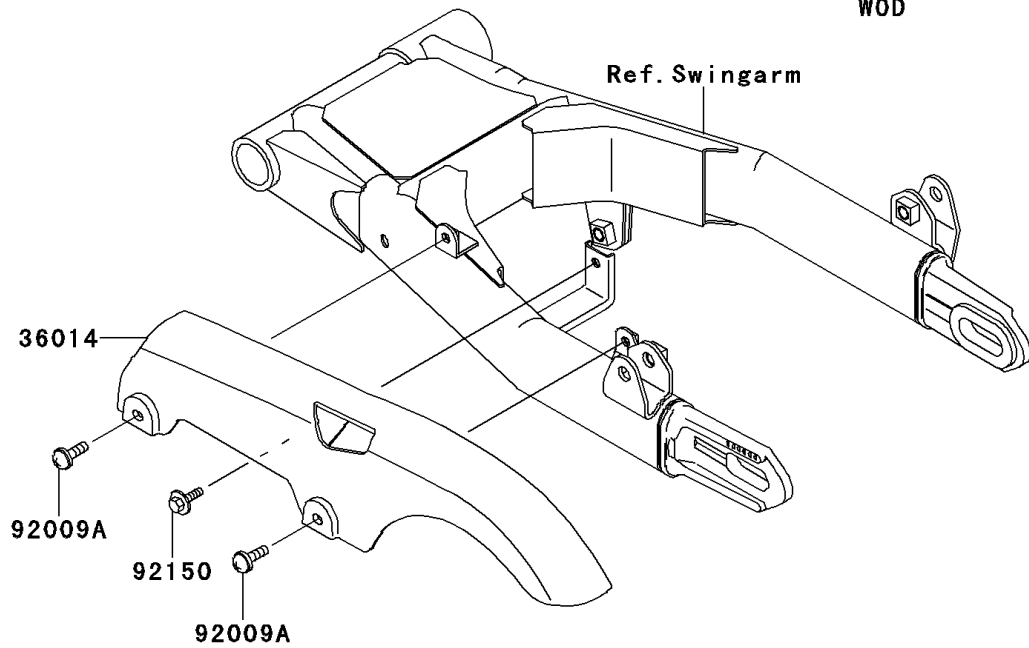

2001 W650

PARTS DIAGRAM

Side Covers/Chain Cover

F2610

2001 W650

PARTS LIST

Side Covers/Chain Cover

ITEM NAME

PART NUMBER

QUANTITY
