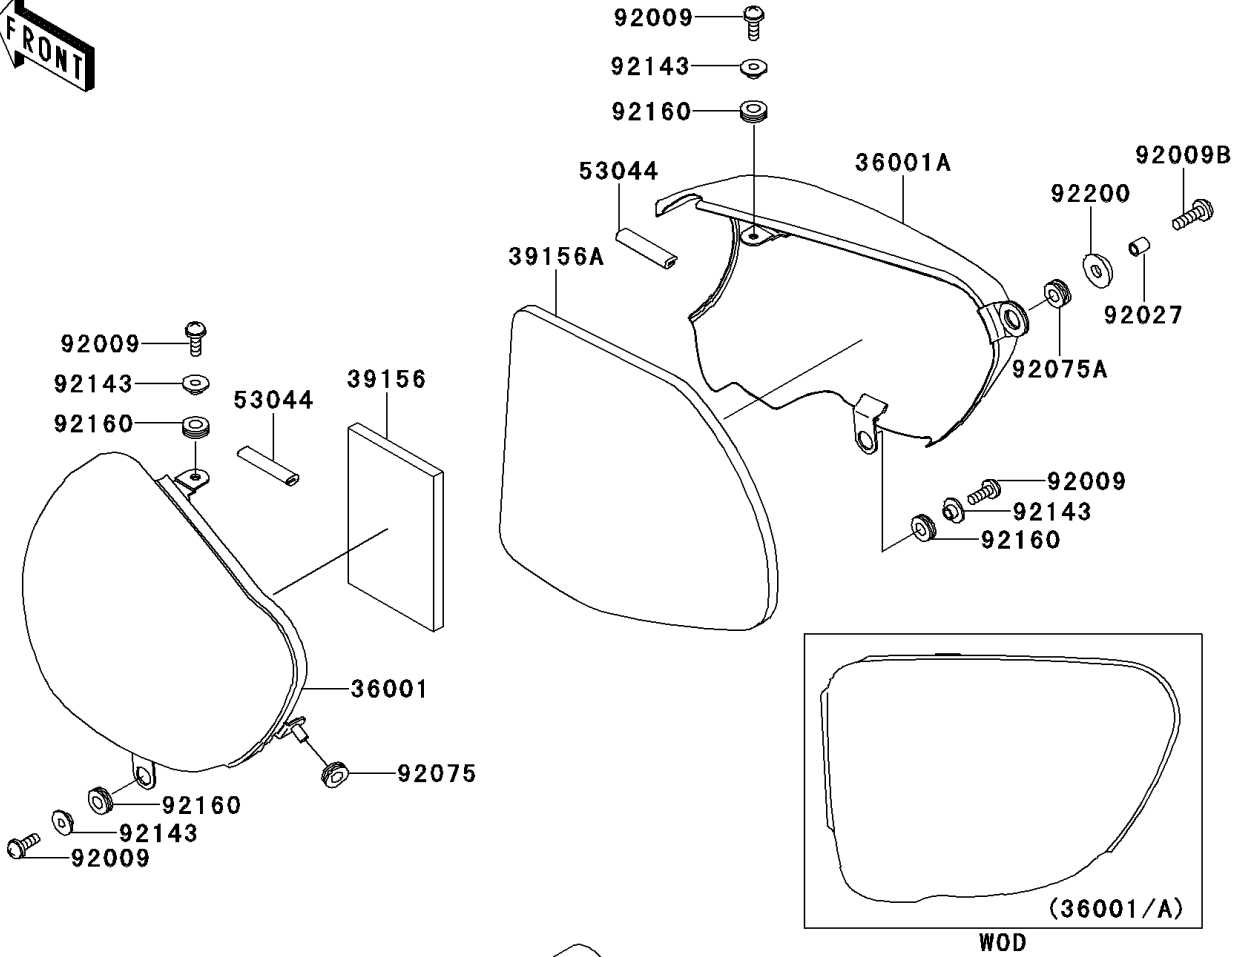

2001 W650

PARTS DIAGRAM

Side Covers/Chain Cover

F2610

2001 W650

PARTS LIST

Side Covers/Chain Cover

ITEM NAME

PART NUMBER

QUANTITY
