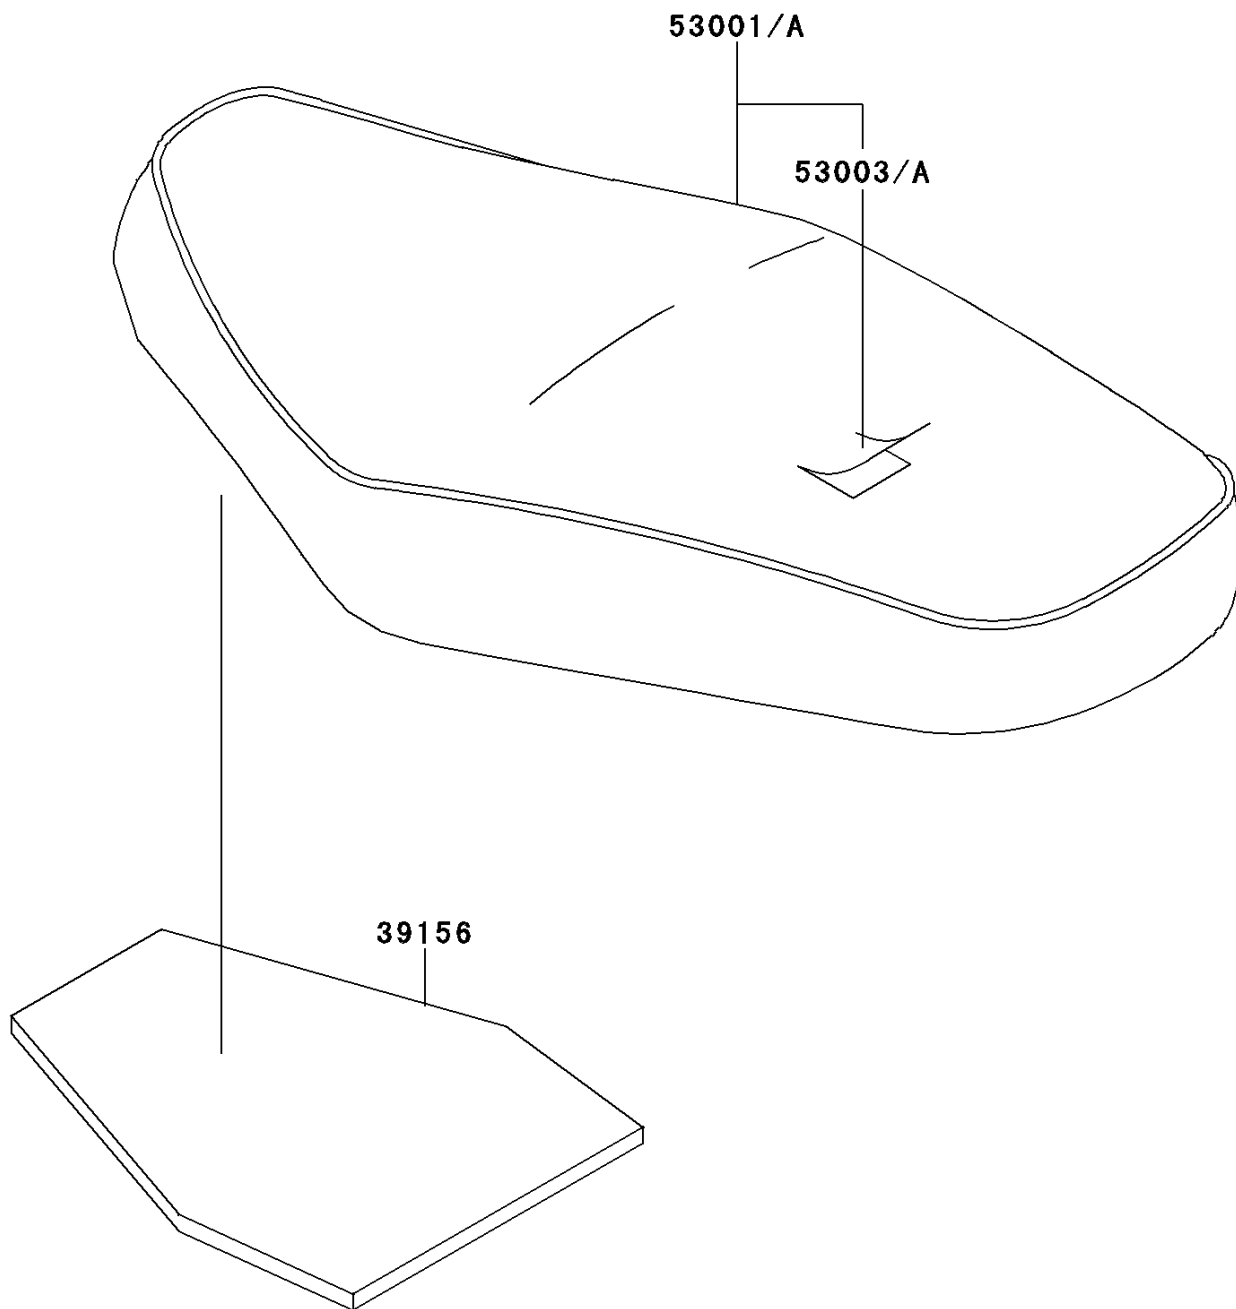

# 2001 W650

## PARTS DIAGRAM

### Seat

**Kawasaki**

Let the Good Times Roll®

F2510

## PARTS LIST

Seat

**ITEM NAME**

**PART NUMBER**

**QUANTITY**

---