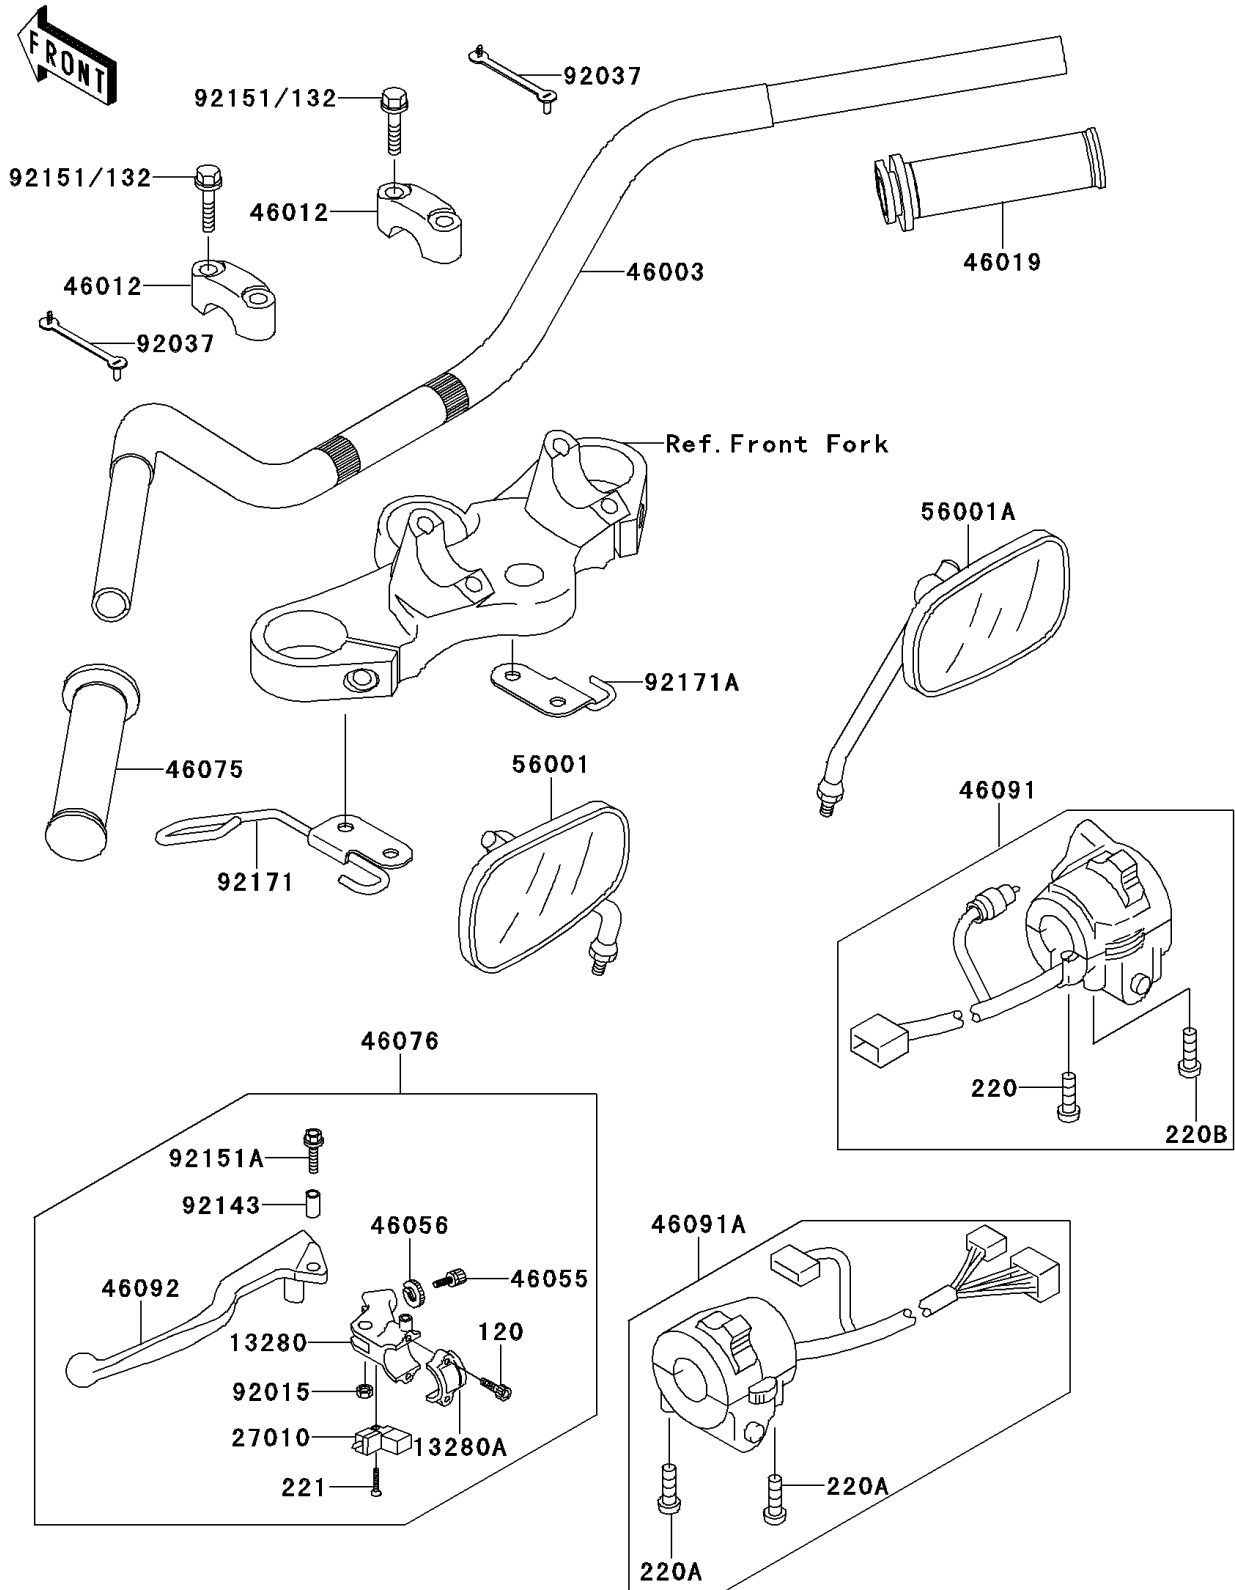

2000 W650

PARTS DIAGRAM

Handlebar

F2310

2000 W650

PARTS LIST

Handlebar

Kawasaki

Let the Good Times Roll®

ITEM NAME

PART NUMBER

QUANTITY
