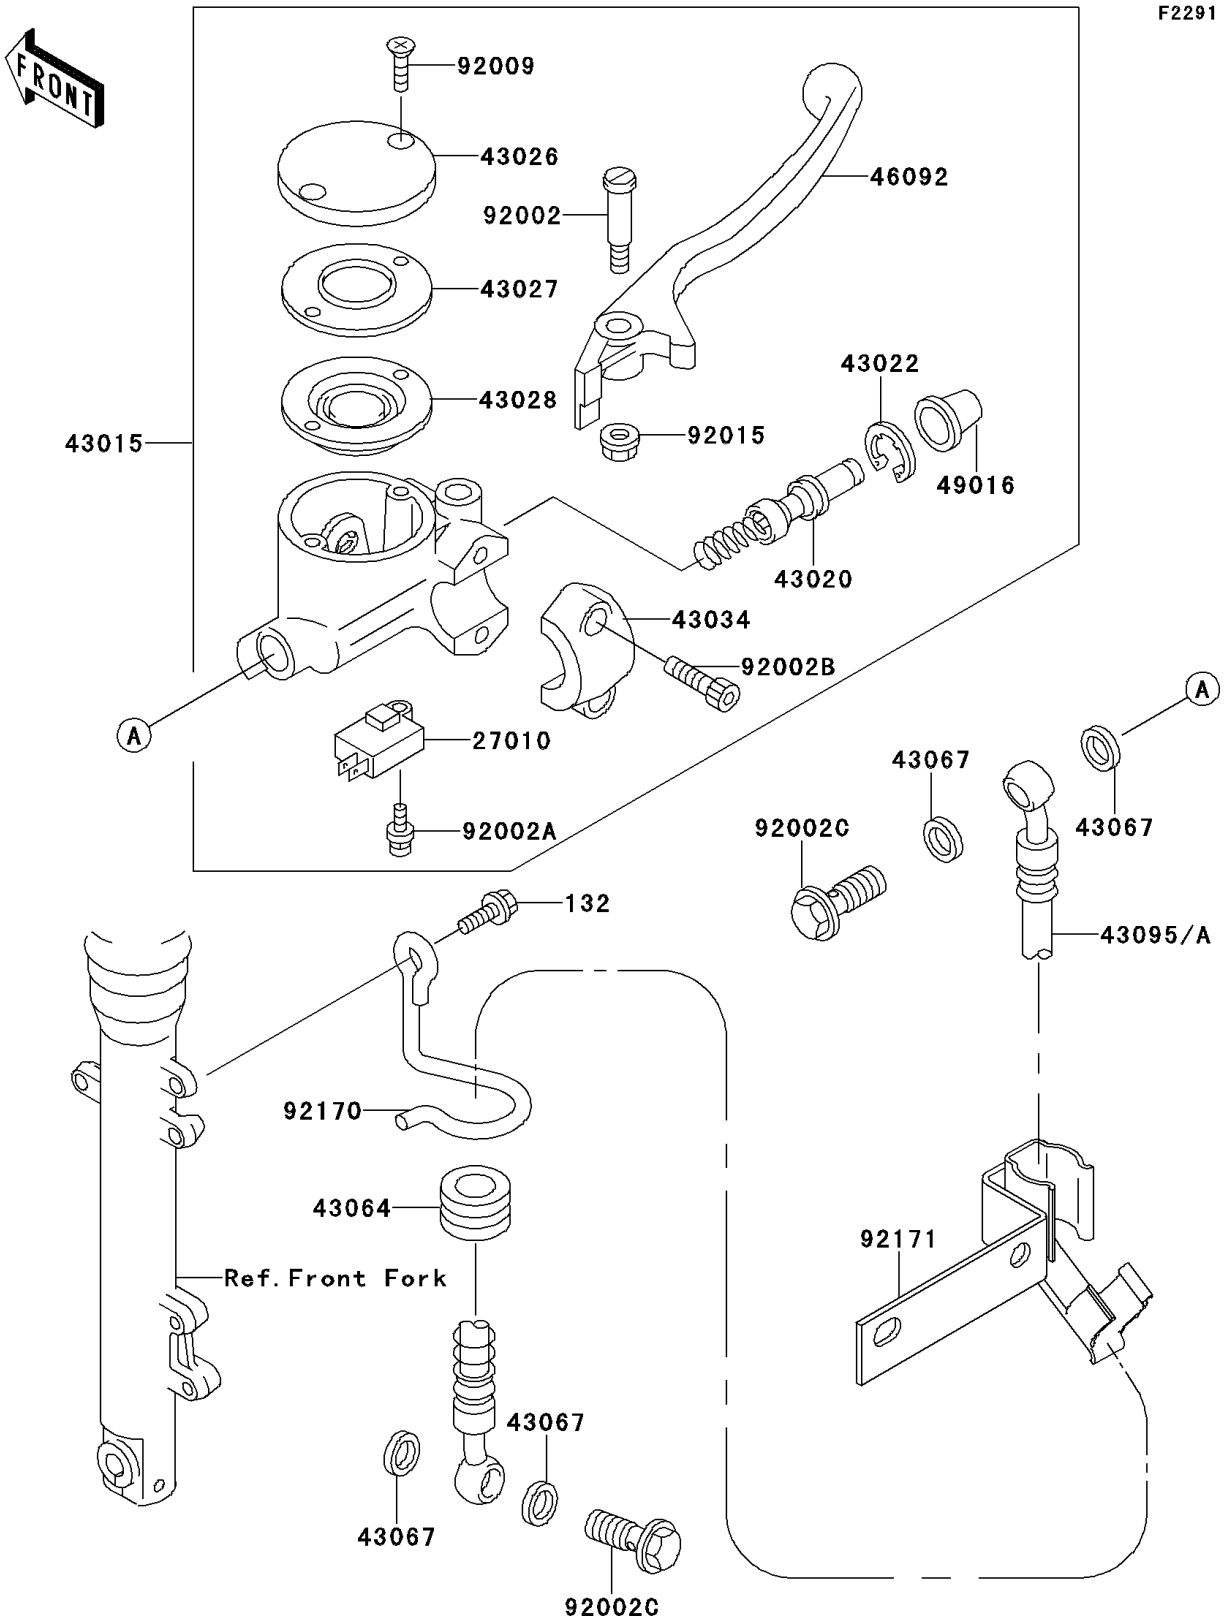

2000 W650

PARTS DIAGRAM

Front Master Cylinder

2000 W650

PARTS LIST

Front Master Cylinder

Kawasaki

Let the Good Times Roll®

ITEM NAME

PART NUMBER

QUANTITY
