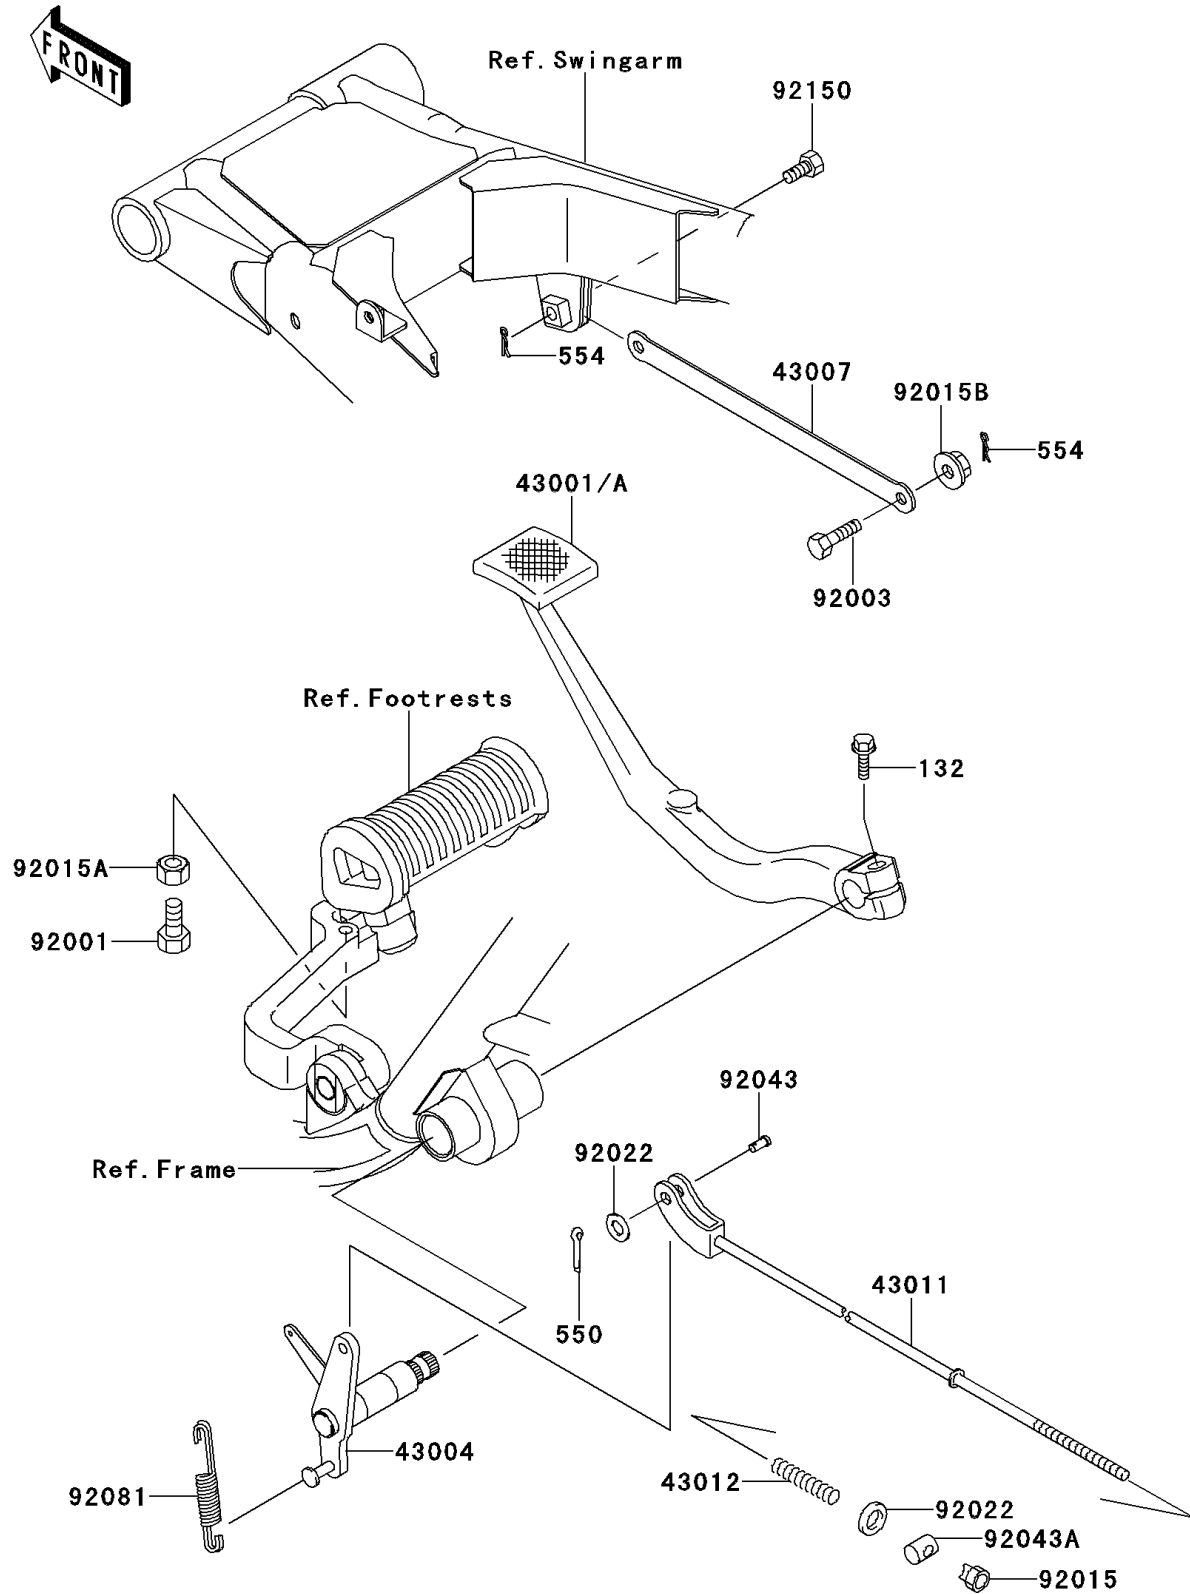

2000 W650

PARTS DIAGRAM

Brake Pedal/Torque Link

F2260

2000 W650

PARTS LIST

Brake Pedal/Torque Link

ITEM NAME

PART NUMBER

QUANTITY
