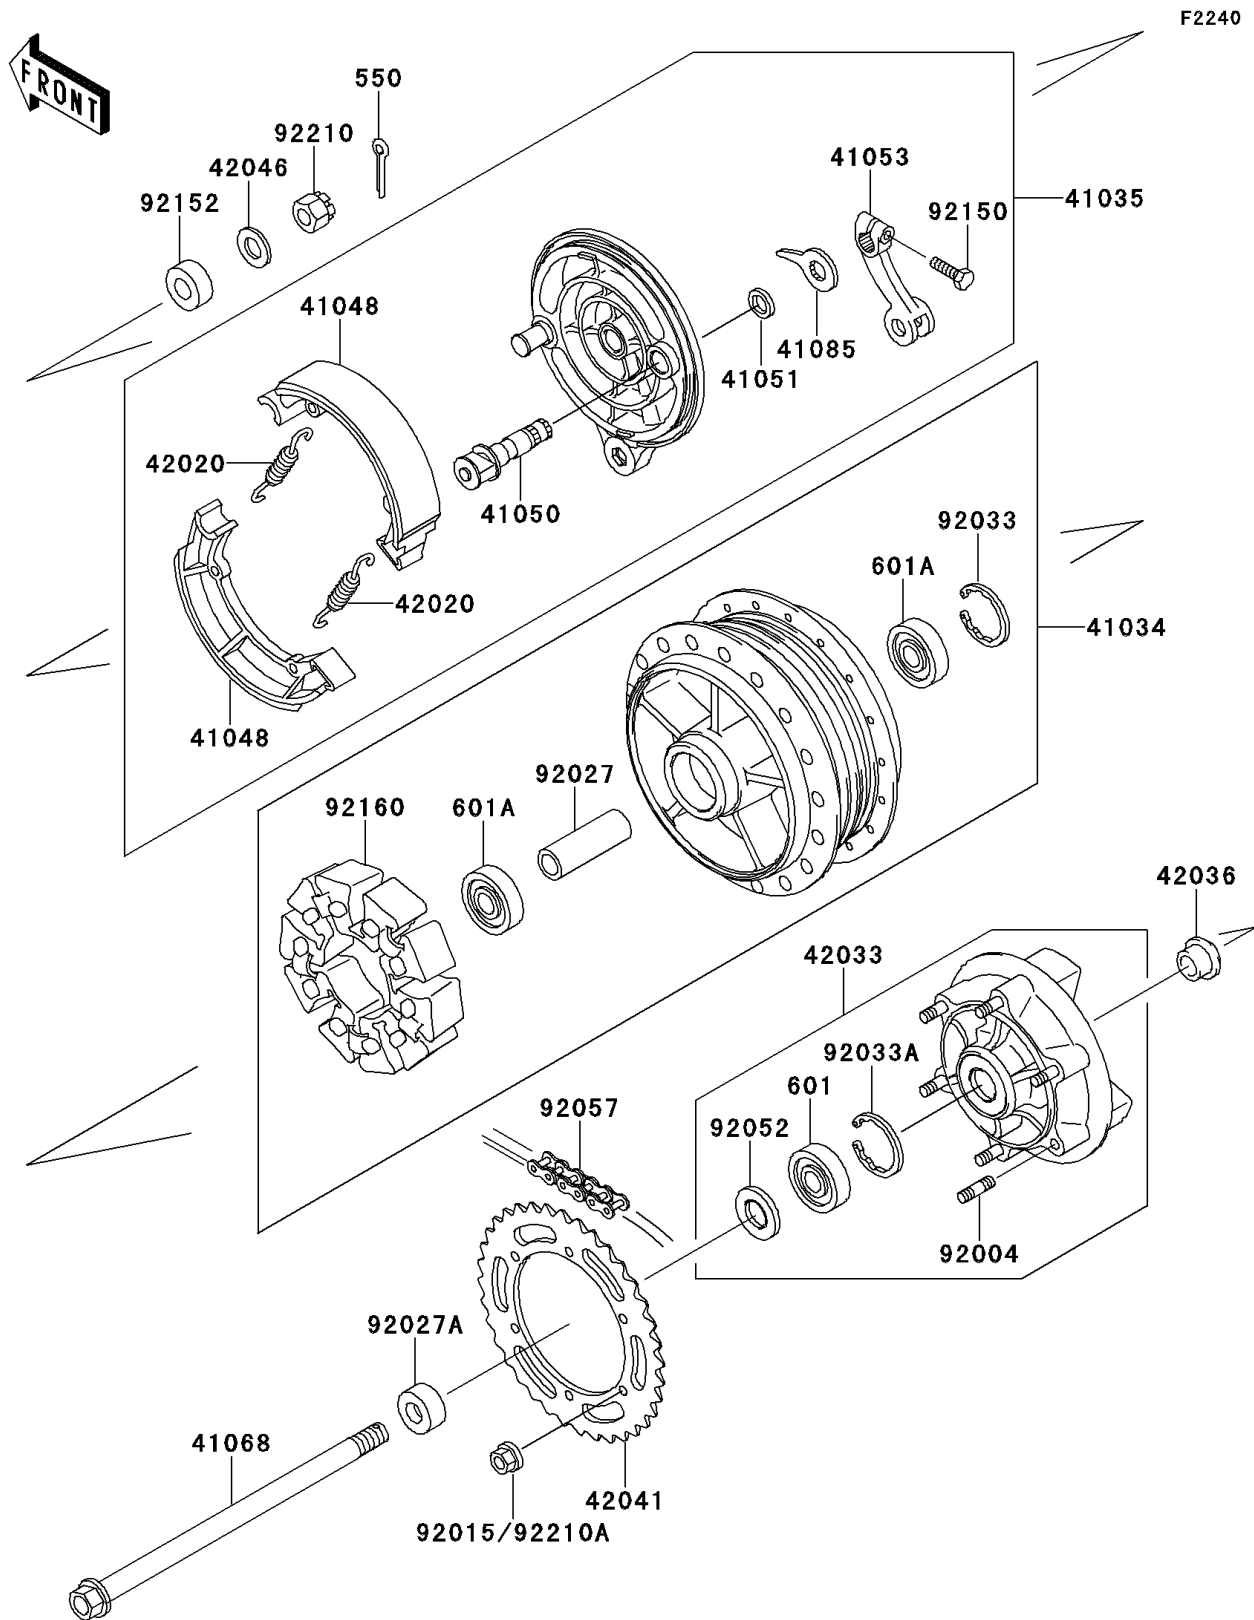

2001 W650

PARTS DIAGRAM

Rear Wheel/Chain

2001 W650

PARTS LIST

Rear Wheel/Chain

Kawasaki

Let the Good Times Roll®

ITEM NAME

PART NUMBER

QUANTITY
