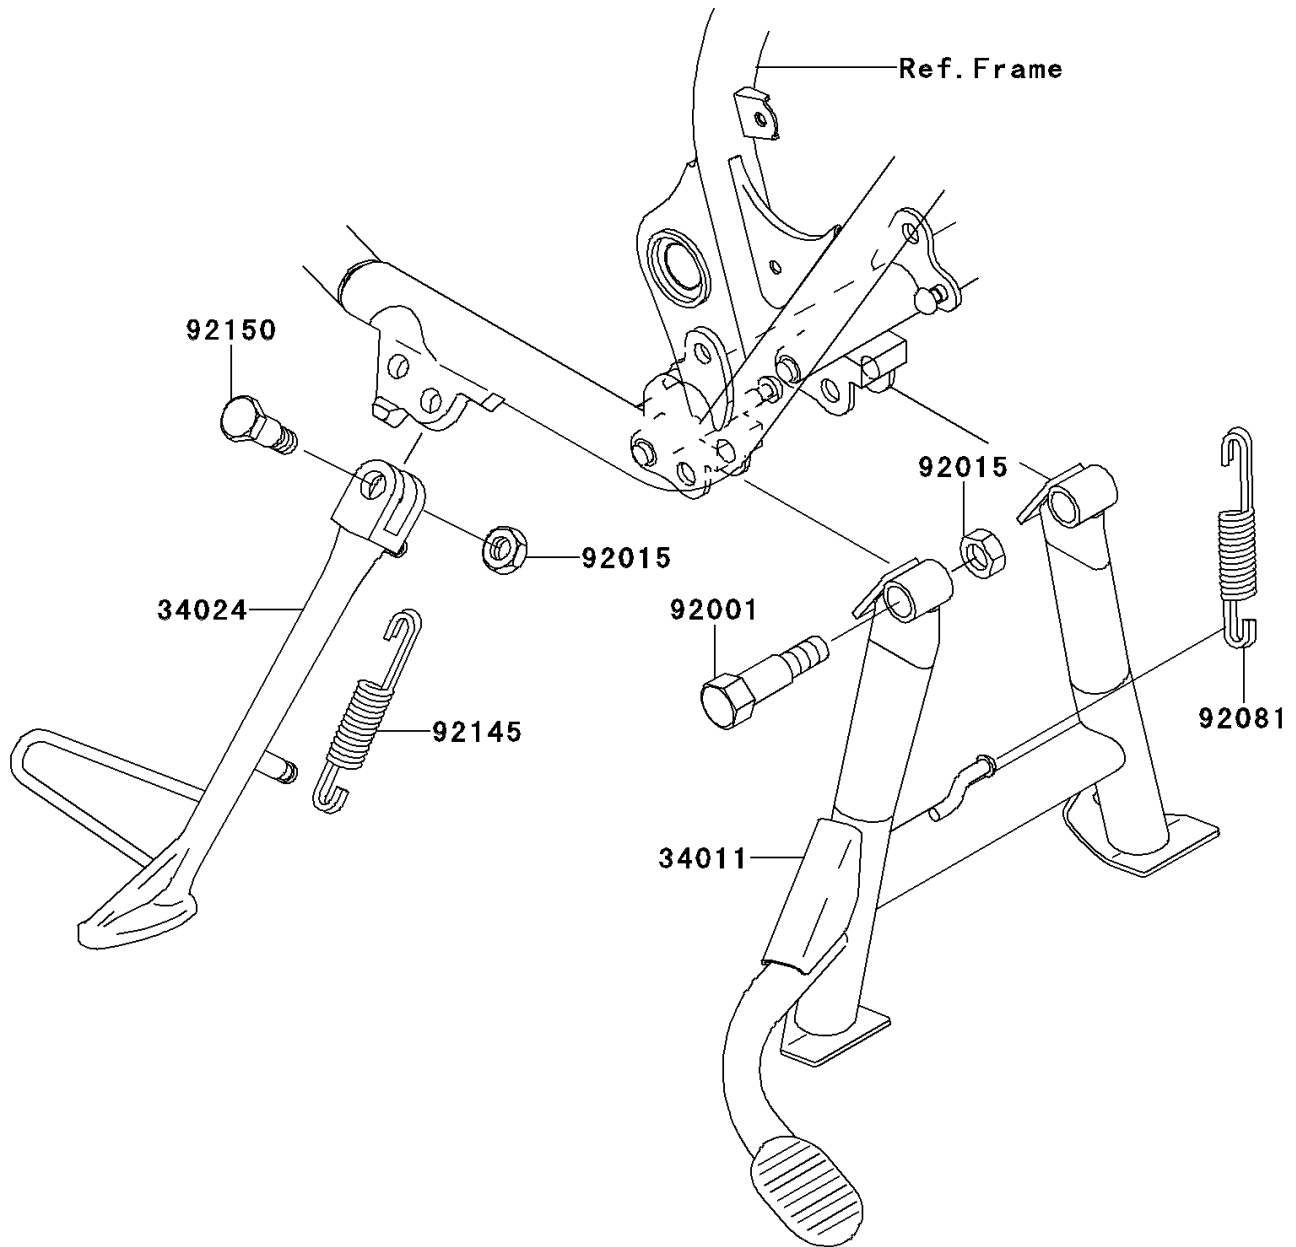

2001 W650

PARTS DIAGRAM

Stand(s)

F2190

2001 W650

PARTS LIST

Stand(s)

ITEM NAME

PART NUMBER

QUANTITY
