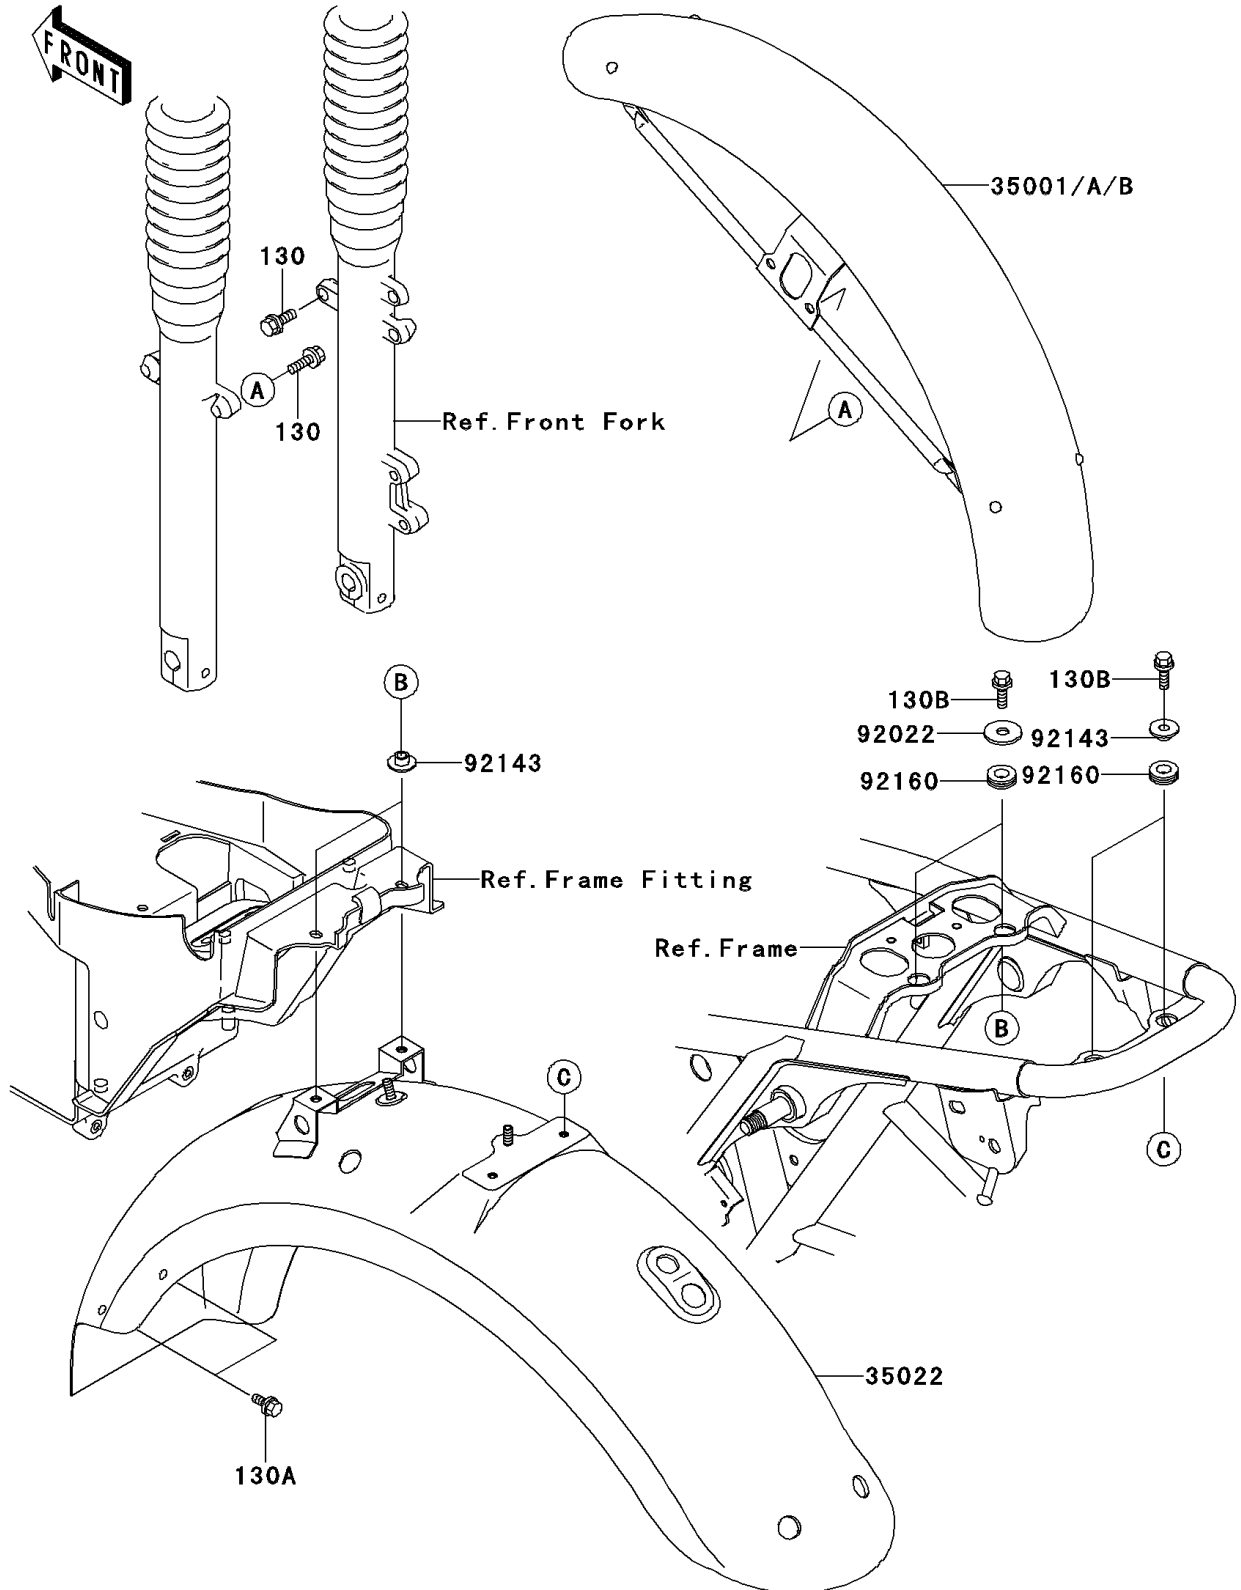

2001 W650

PARTS DIAGRAM

Fenders

F2170

2001 W650

PARTS LIST

Fenders

ITEM NAME

PART NUMBER

QUANTITY
