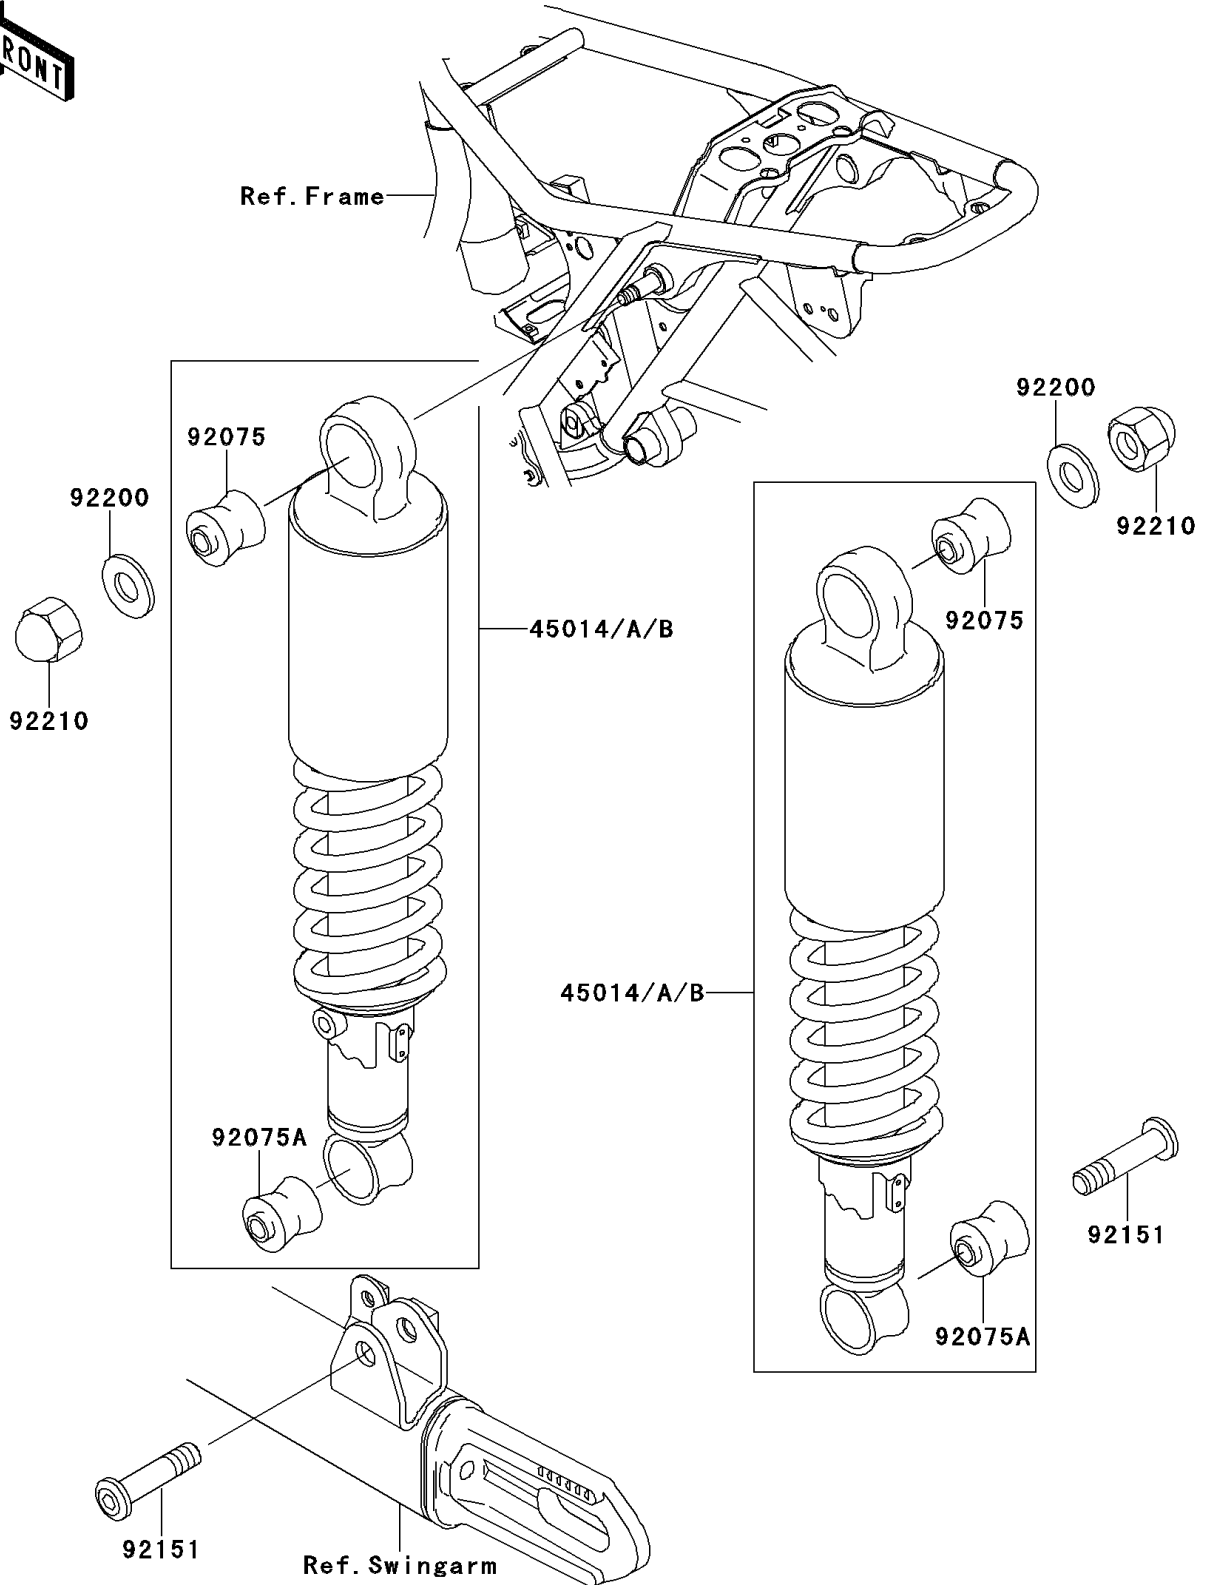

2001 W650

PARTS DIAGRAM

Suspension/Shock Absorber

F2151

2001 W650

PARTS LIST

Suspension/Shock Absorber

ITEM NAME

PART NUMBER

QUANTITY
