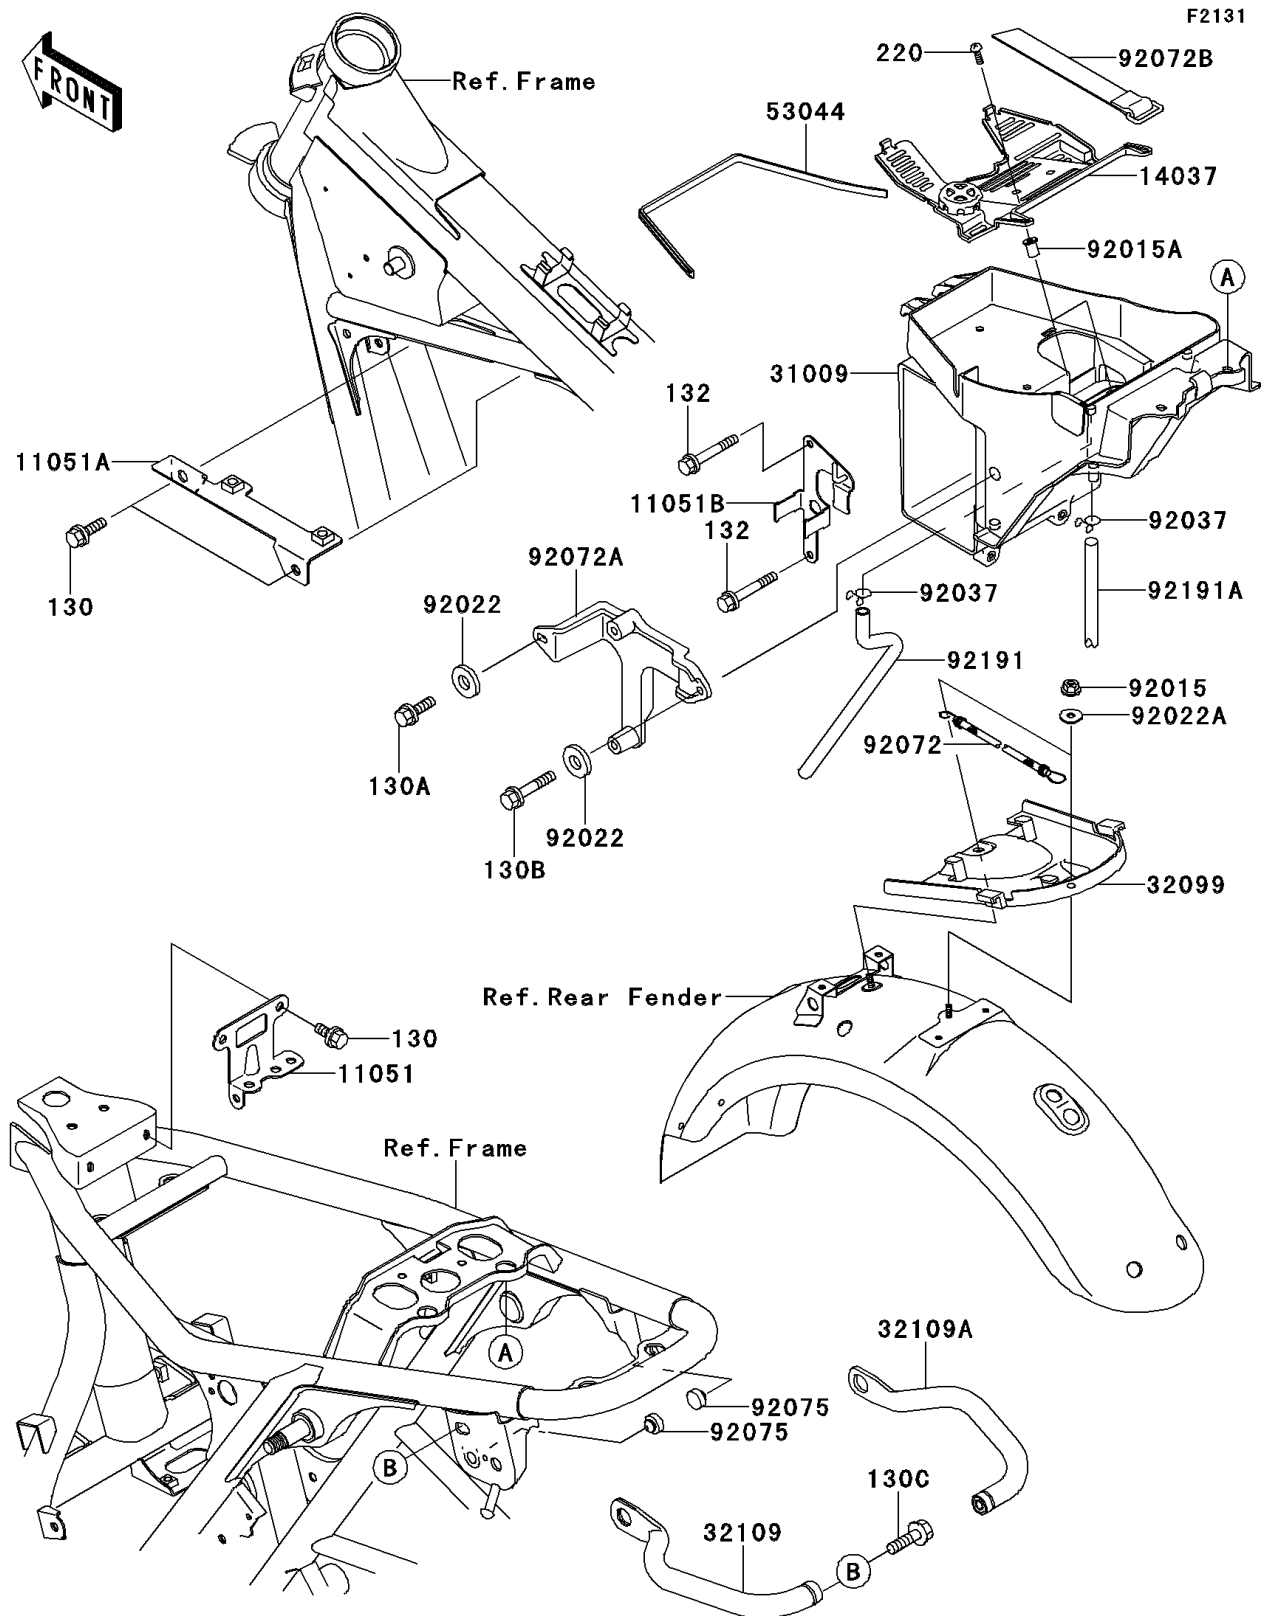

2001 W650

PARTS DIAGRAM

Frame Fittings

2001 W650

PARTS LIST

Frame Fittings

ITEM NAME	PART NUMBER	QUANTITY
-----------	-------------	----------
