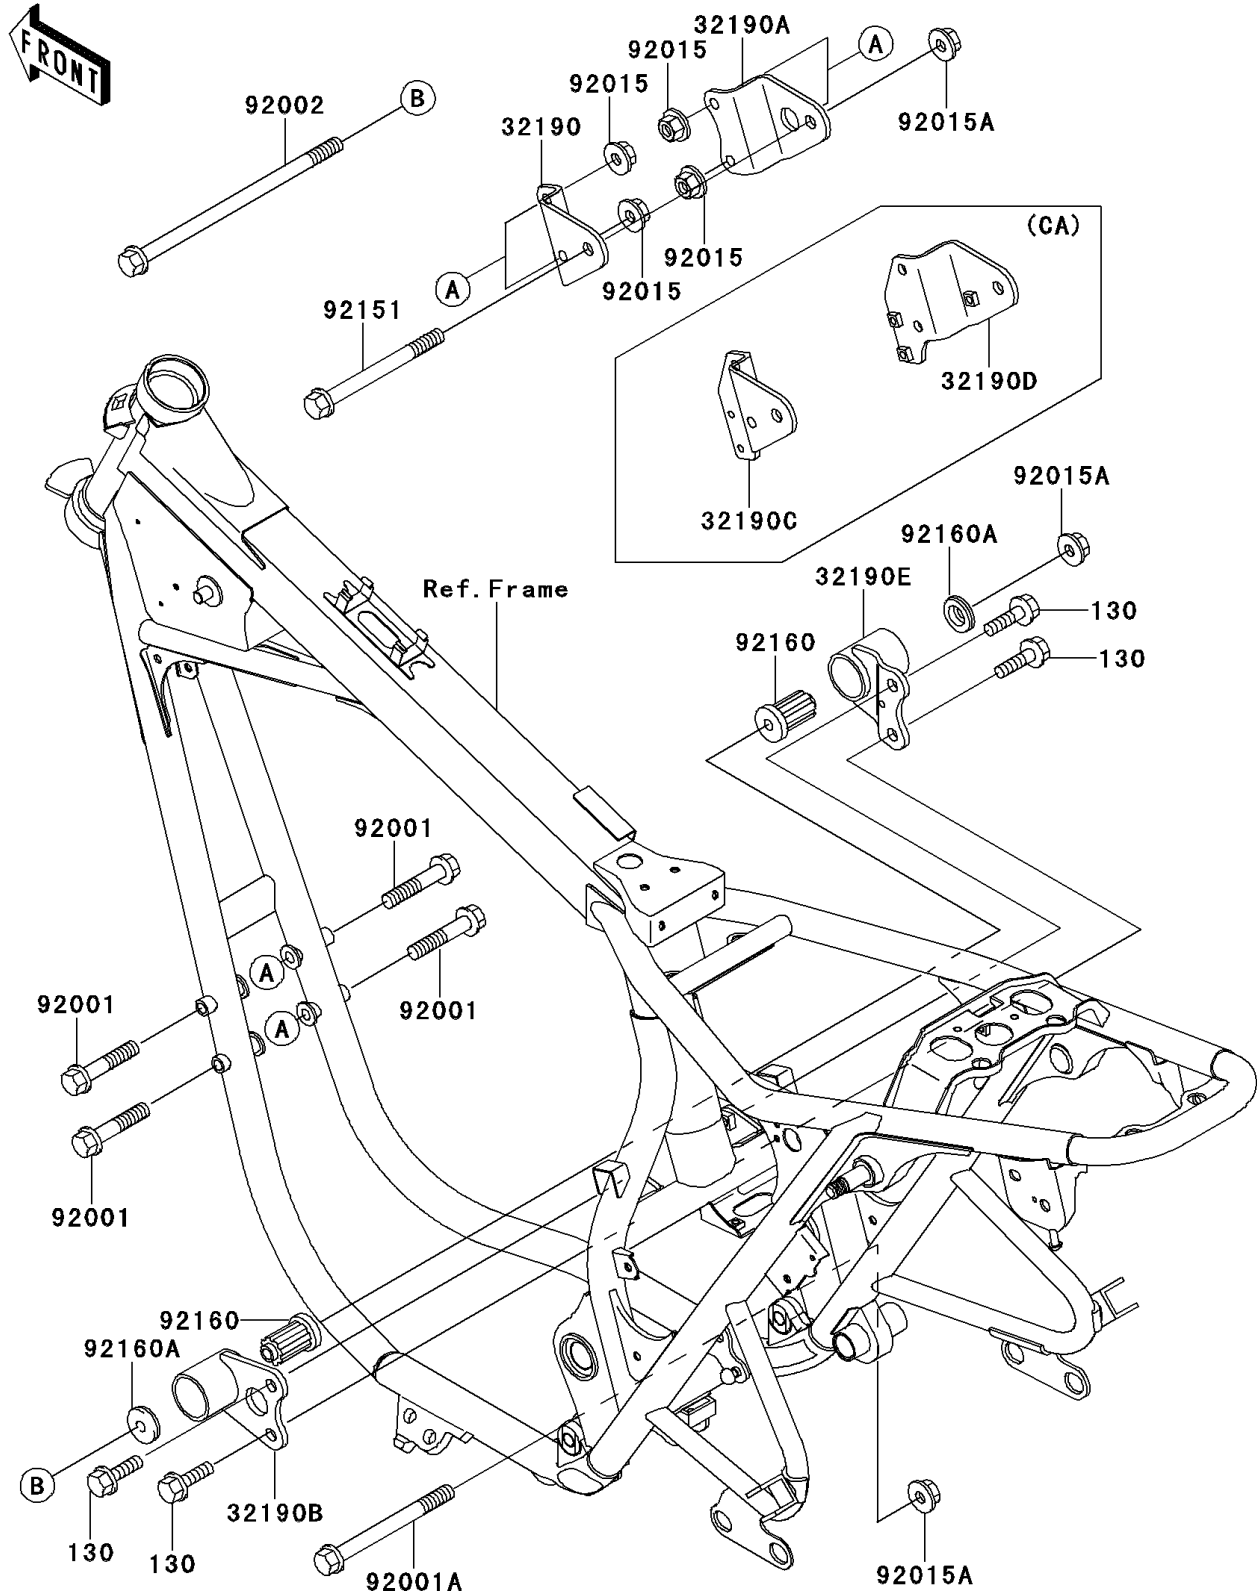

2000 W650

PARTS DIAGRAM

Engine Mount

F2132

2000 W650

PARTS LIST

Engine Mount

Kawasaki

Let the Good Times Roll®

ITEM NAME

PART NUMBER

QUANTITY
