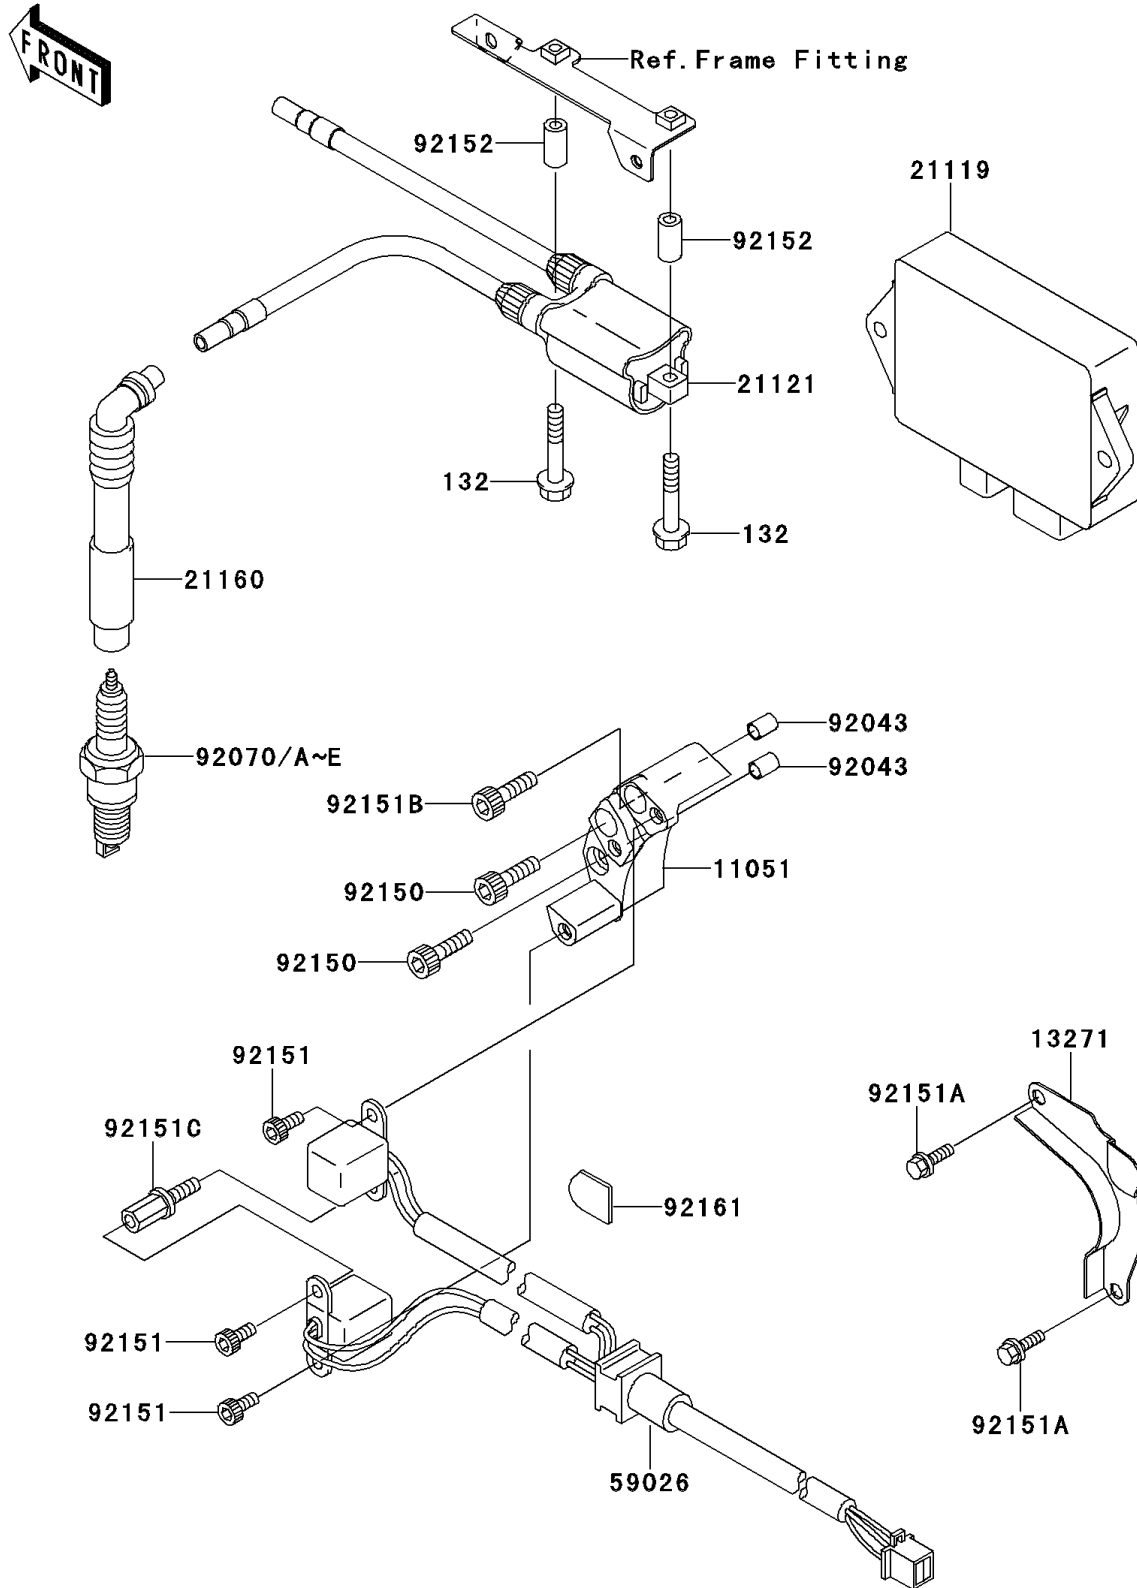

2001 W650

PARTS DIAGRAM

Ignition System

E1830

2001 W650

PARTS LIST

Ignition System

ITEM NAME	PART NUMBER	QUANTITY
BOLT-FLANGED-SMALL (Ref # 132)	132J0645	2
BRACKET,PULSING COIL (Ref # 11051)	11051-1213	1
PLATE (Ref # 13271)	13271-1189	1
IGNITER (Ref # 21119)	21119-1549	1
COIL-IGNITION (Ref # 21121)	21121-1283	1
CAP-ASSY-PLUG (Ref # 21160)	21160-1081	2
COIL-PULSING (Ref # 59026)	59026-1148	1
PIN,6.2X8X14 (Ref # 92043)	92043-1263	2
PLUG-SPARK,U27ESR-N(ND) (Ref # 92070)		2
PLUG-SPARK,CR8E(NGK) (Ref # 92070A)	92070-1169	2
PLUG-SPARK,U24ESR-N(ND) (Ref # 92070B)		2
PLUG-SPARK,CR7E(NGK) (Ref # 92070C)	92070-1209	2
PLUG-SPARK,U22ESR-N(ND) (Ref # 92070D)		2
PLUG-SPARK,CR9E(NGK) (Ref # 92070E)	92070-1266	2
BOLT,SOCKET,6X40 (Ref # 92150)	92150-1653	2
BOLT,SOCKET,5X12 (Ref # 92151)	92151-1118	3
BOLT,6X10 (Ref # 92151A)	92151-1389	2
BOLT,SOCKET,6X45 (Ref # 92151B)	92151-1471	1
BOLT (Ref # 92151C)	92151-1574	1
COLLAR,6.8X13X25 (Ref # 92152)	92152-1200	2
DAMPER (Ref # 92161)	92161-1076	1