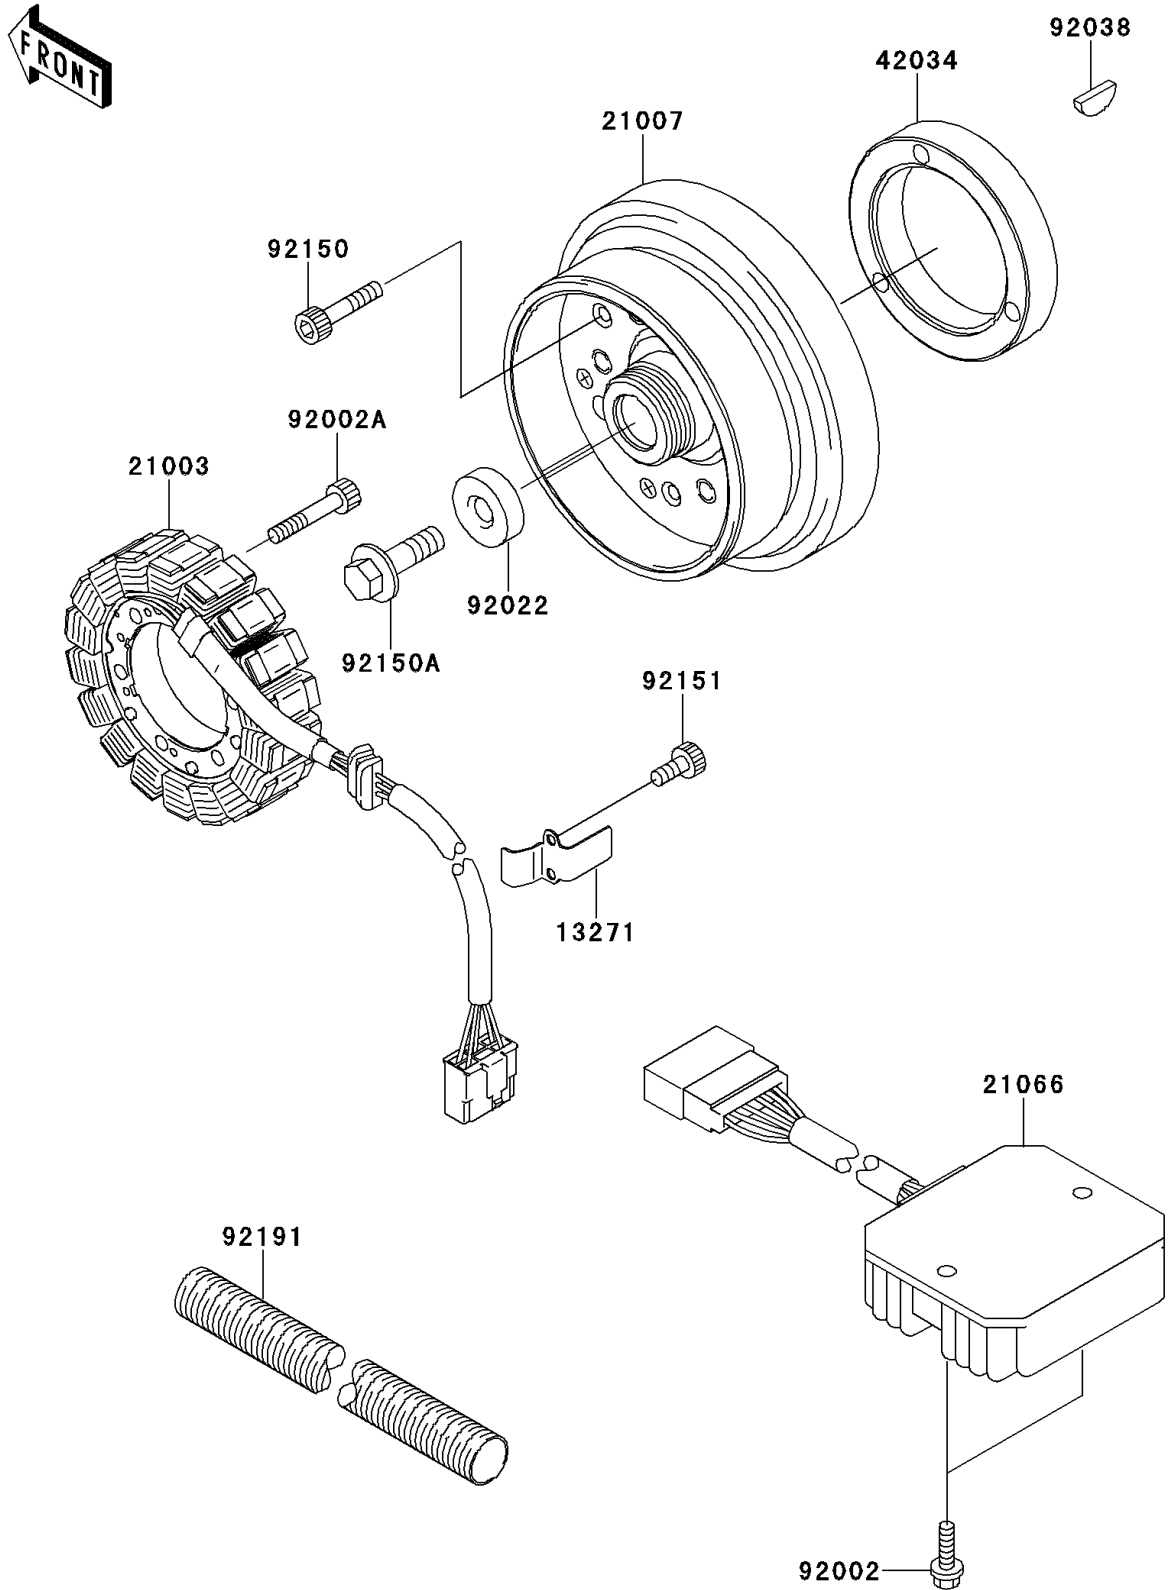

2000 W650

PARTS DIAGRAM

Generator

E1810

2000 W650

PARTS LIST

Generator

Kawasaki

Let the Good Times Roll®

ITEM NAME

PART NUMBER

QUANTITY
