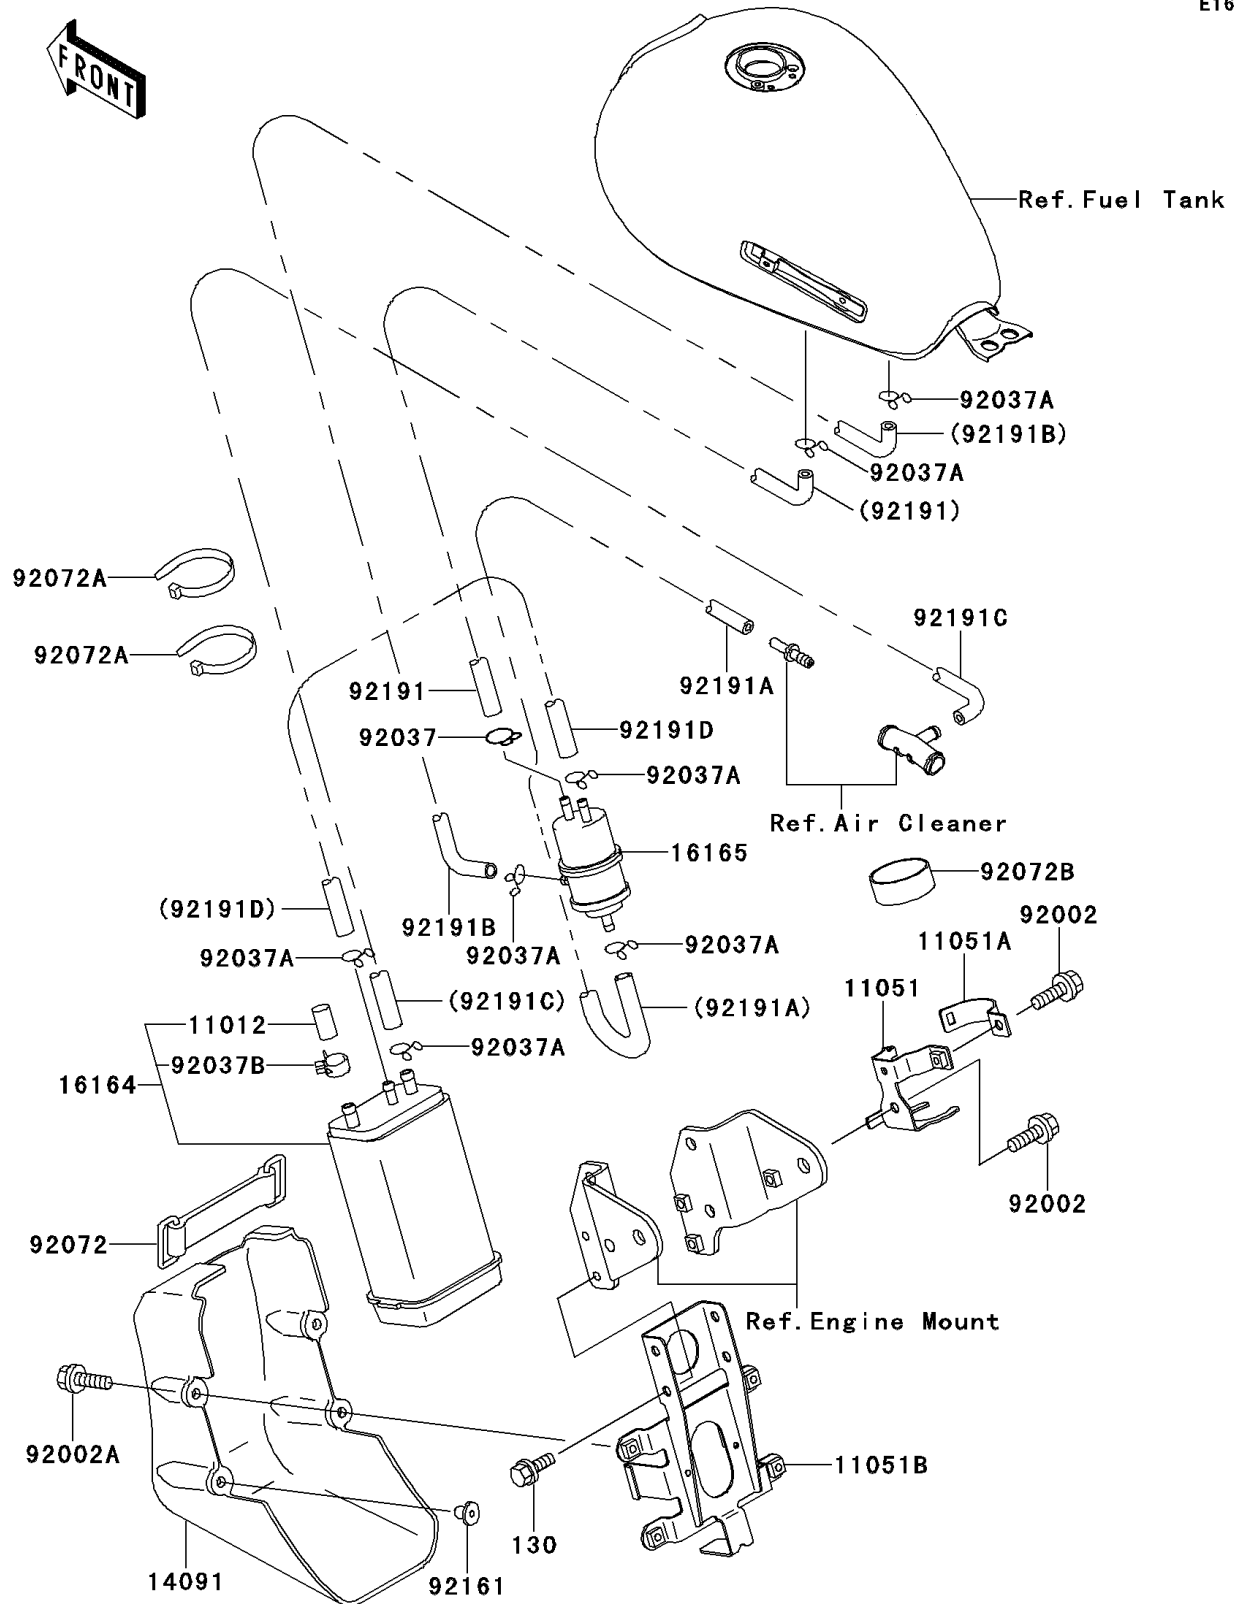

2001 W650

PARTS DIAGRAM

Fuel Evaporative System

E1650

2001 W650

PARTS LIST

Fuel Evaporative System

ITEM NAME	PART NUMBER	QUANTITY
BOLT-FLANGED,6X14,BLACK (Ref # 130)	130J0614	4
CAP,CANISTER (Ref # 11012)	11012-1388	1
BRACKET,SEPARATOR (Ref # 11051)	11051-1447	1
BRACKET,SEPARATOR (Ref # 11051A)	11051-1448	1
BRACKET,CANISTER (Ref # 11051B)	11051-1970	1
COVER,CANISTER (Ref # 14091)	14091-1279	1
CANISTER (Ref # 16164)	16164-1073	1
SEPARATOR (Ref # 16165)	16165-1001	1
BOLT,6X12 (Ref # 92002)	92002-1569	2
BOLT,6X16 (Ref # 92002A)	92002-1933	2
CLAMP,HOSE (Ref # 92037)	92037-1104	1
CLAMP,TUBE (Ref # 92037A)	92037-147	7
CLAMP,CANISTER (Ref # 92037B)	92037-1512	1
BAND,L=90 (Ref # 92072)	92072-045	1
BAND,L=250 (Ref # 92072A)	92072-1237	2
BAND (Ref # 92072B)	92072-1393	1
DAMPER (Ref # 92161)	92161-1160	2
TUBE,BLUE (Ref # 92191)	92191-1507	1
TUBE,WHITE (Ref # 92191A)	92191-1508	1
TUBE,RED (Ref # 92191B)	92191-1509	1
TUBE,GREEN (Ref # 92191C)	92191-1537	1
TUBE,BLUE (Ref # 92191D)	92191-1538	1