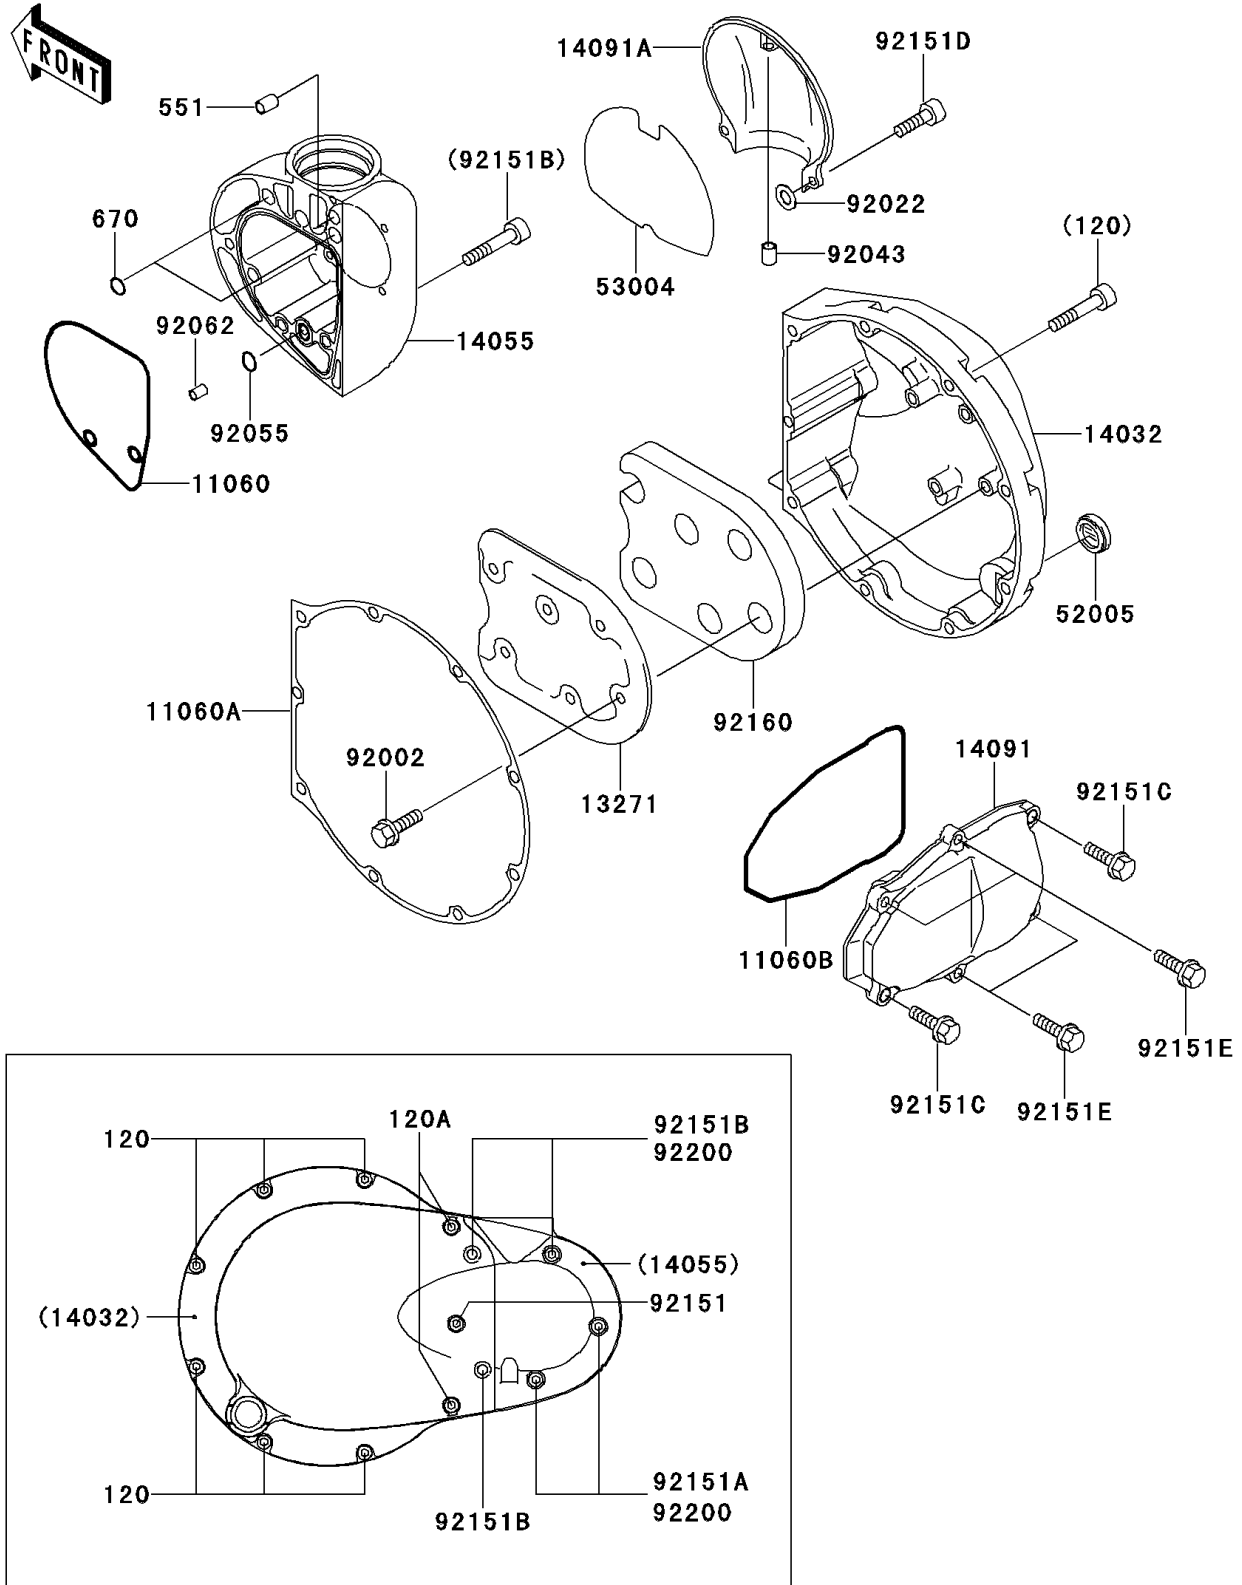

2000 W650

PARTS DIAGRAM

Right Engine Cover(s)

E1436

2000 W650

PARTS LIST

Right Engine Cover(s)

Kawasaki

Let the Good Times Roll®

ITEM NAME

PART NUMBER

QUANTITY
