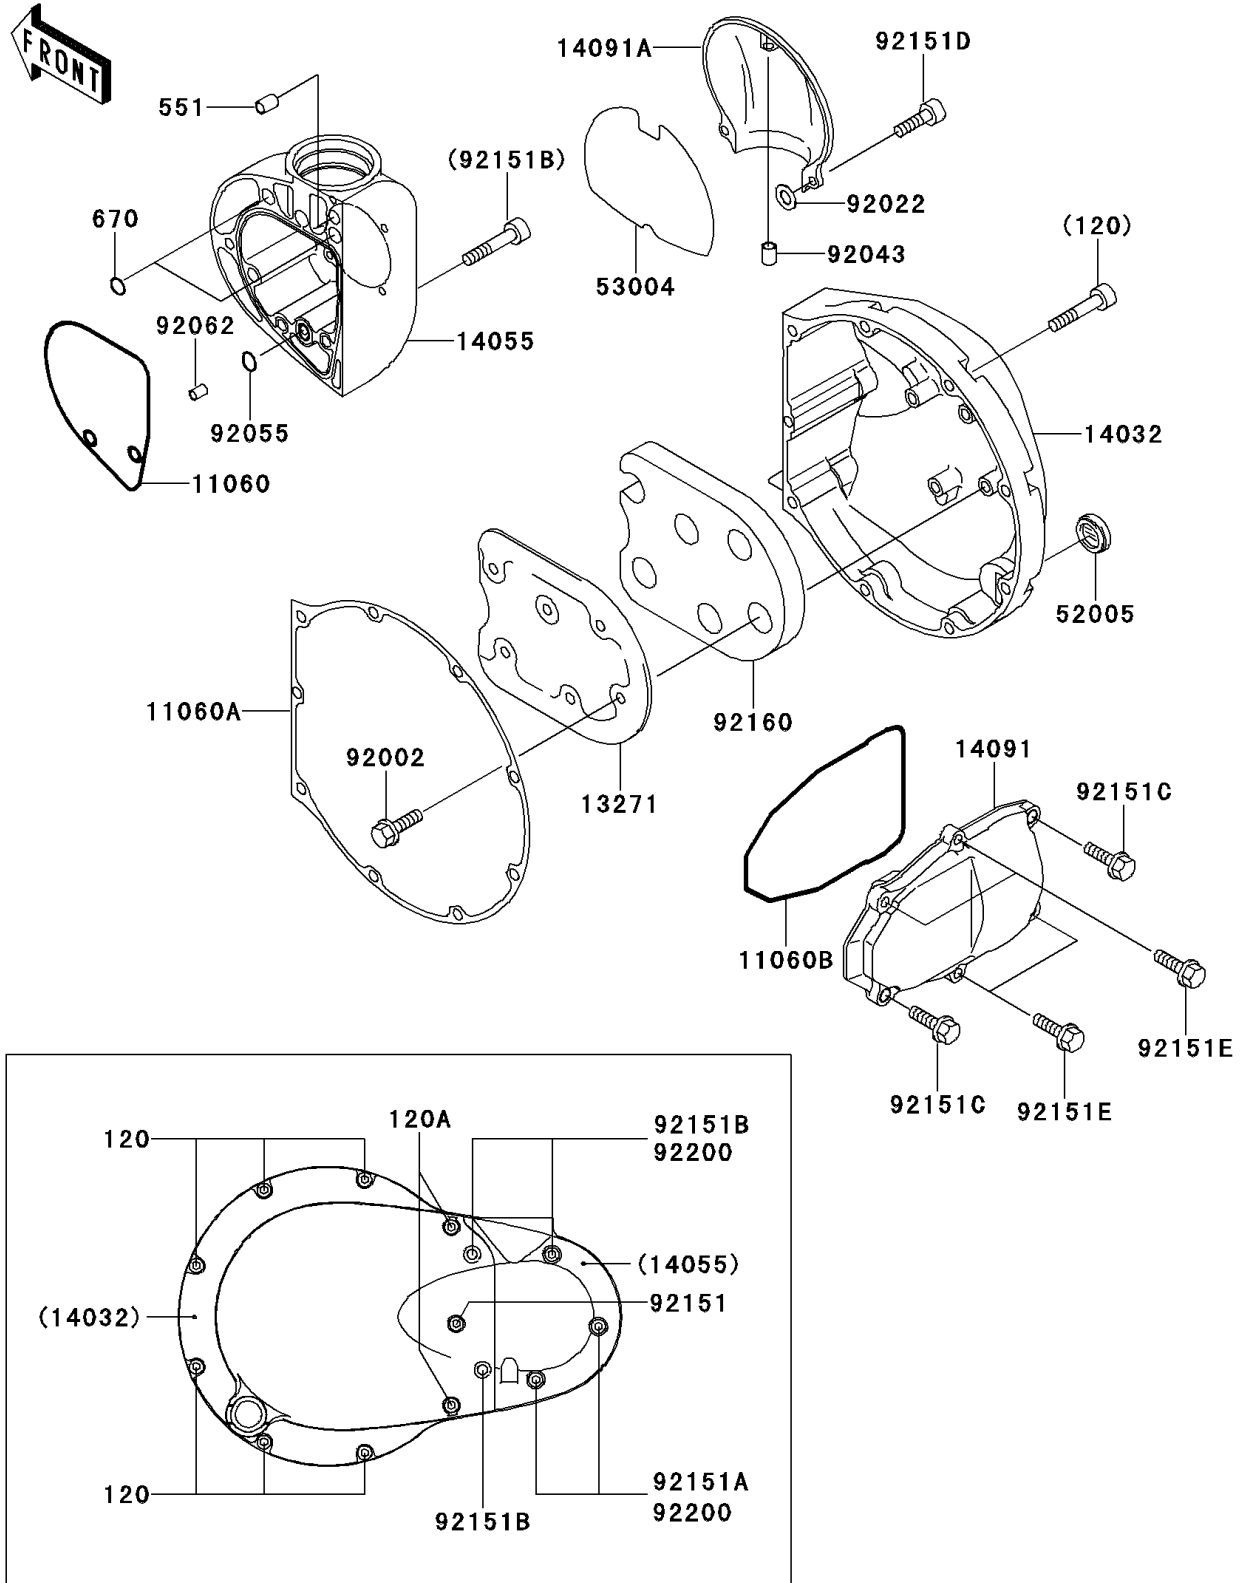

2001 W650

PARTS DIAGRAM

Right Engine Cover(s)

E1436

2001 W650

PARTS LIST

Right Engine Cover(s)

ITEM NAME

PART NUMBER

QUANTITY
