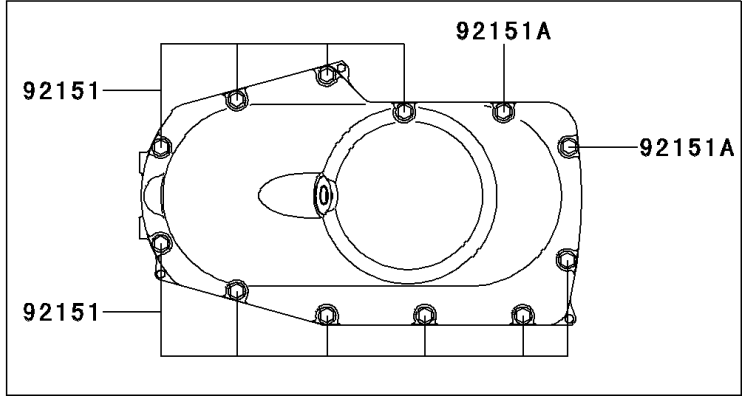

2001 W650

PARTS DIAGRAM

Breather Cover/Oil Pan

E1432

2001 W650

PARTS LIST

Breather Cover/Oil Pan

ITEM NAME

PART NUMBER

QUANTITY
