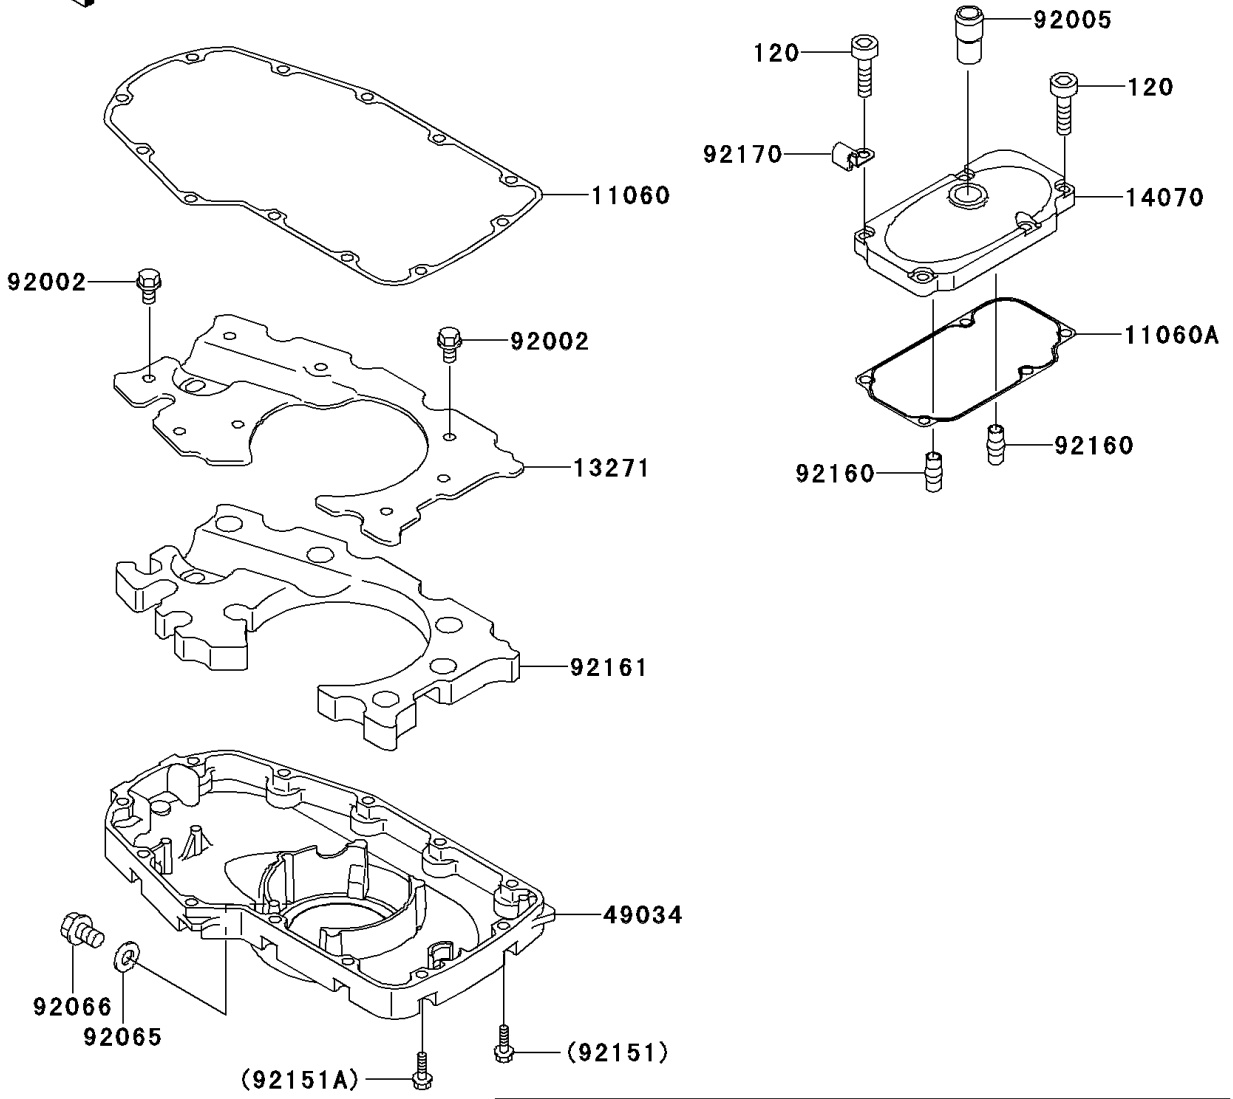

2001 W650

PARTS DIAGRAM

Breather Cover/Oil Pan

E1432

2001 W650

PARTS LIST

Breather Cover/Oil Pan

ITEM NAME

PART NUMBER

QUANTITY
