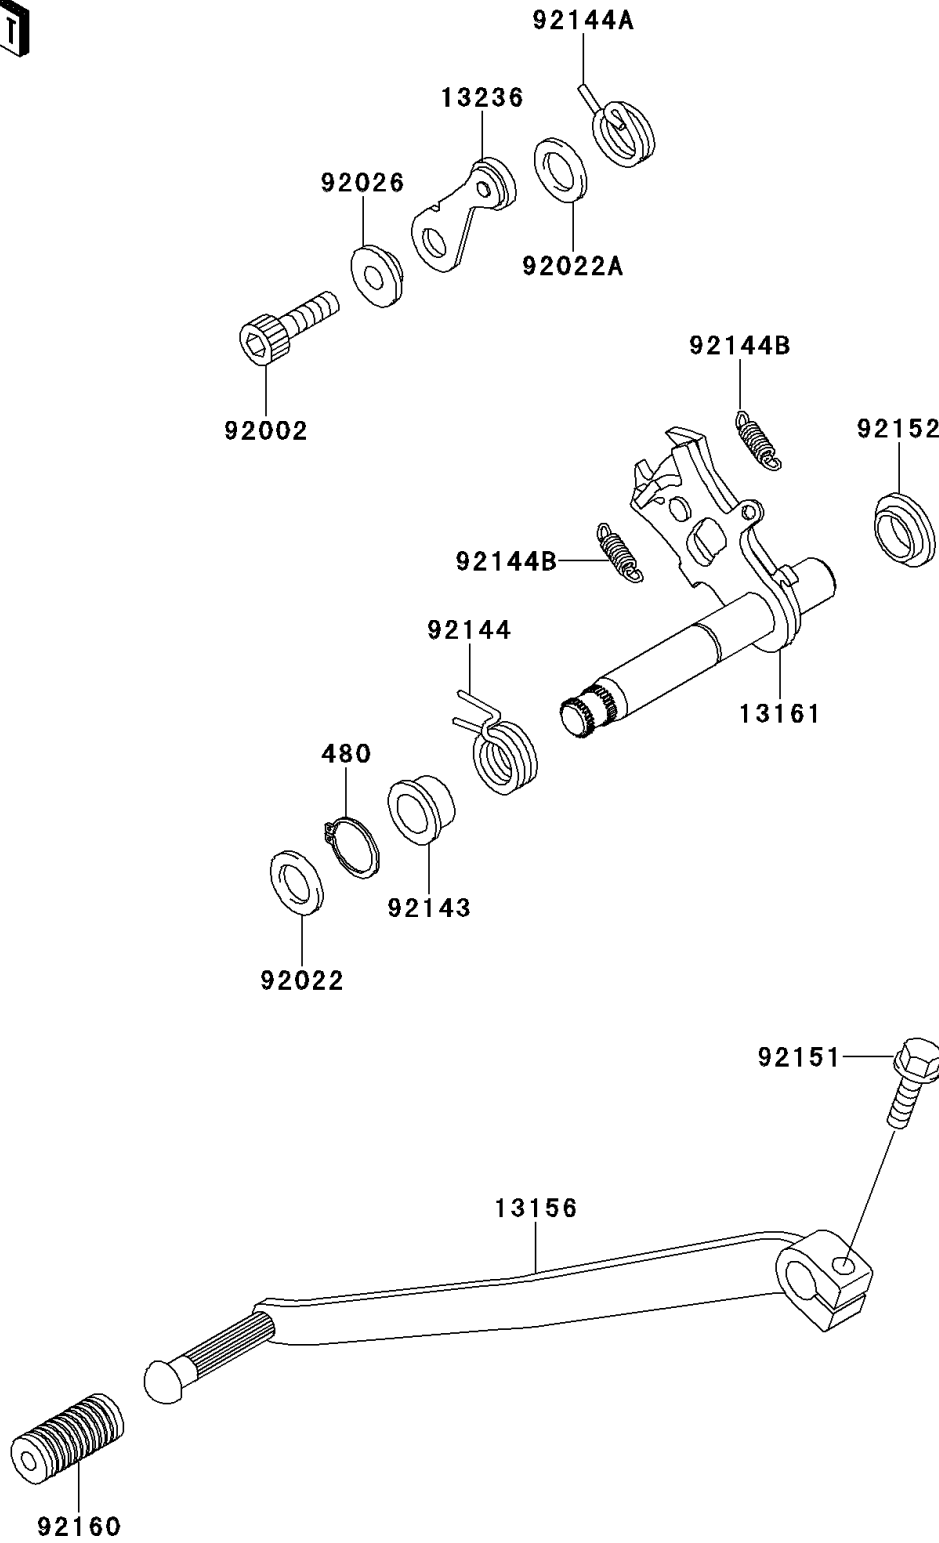

2001 W650

PARTS DIAGRAM

Gear Change Mechanism

E1370

2001 W650

PARTS LIST

Gear Change Mechanism

ITEM NAME

PART NUMBER

QUANTITY
