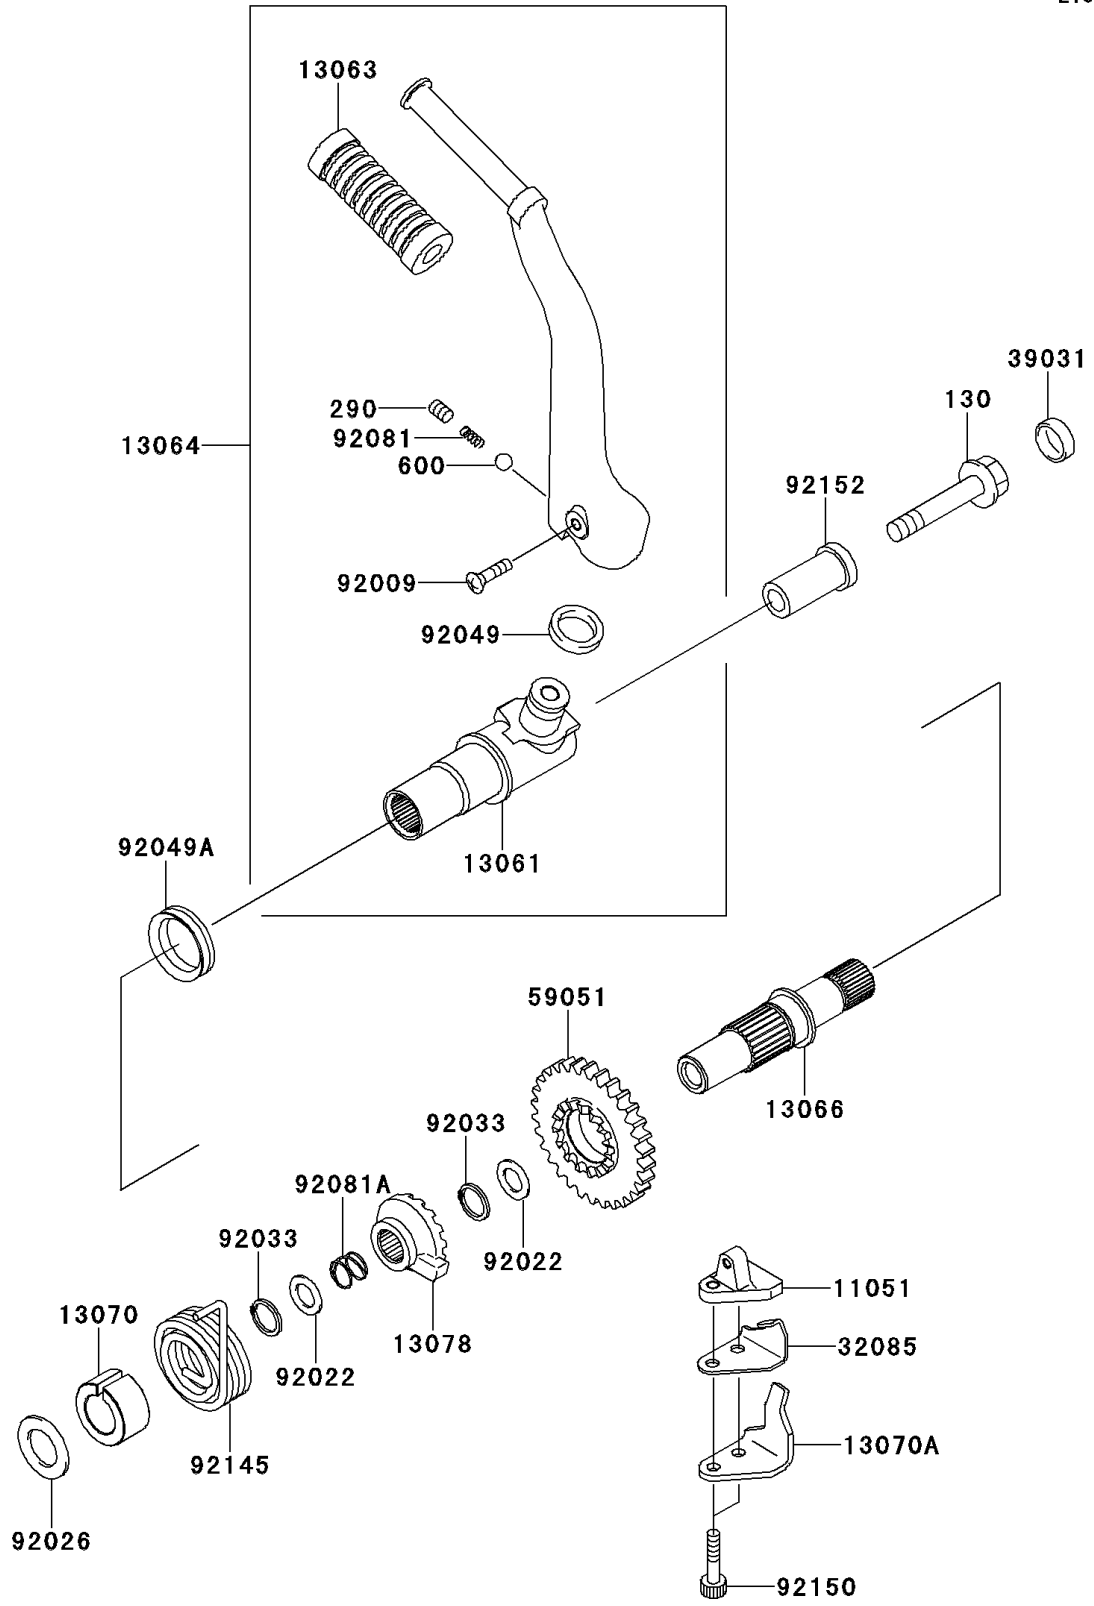

2001 W650

PARTS DIAGRAM

Kickstarter Mechanism

E1340

2001 W650

PARTS LIST

Kickstarter Mechanism

ITEM NAME

PART NUMBER

QUANTITY
