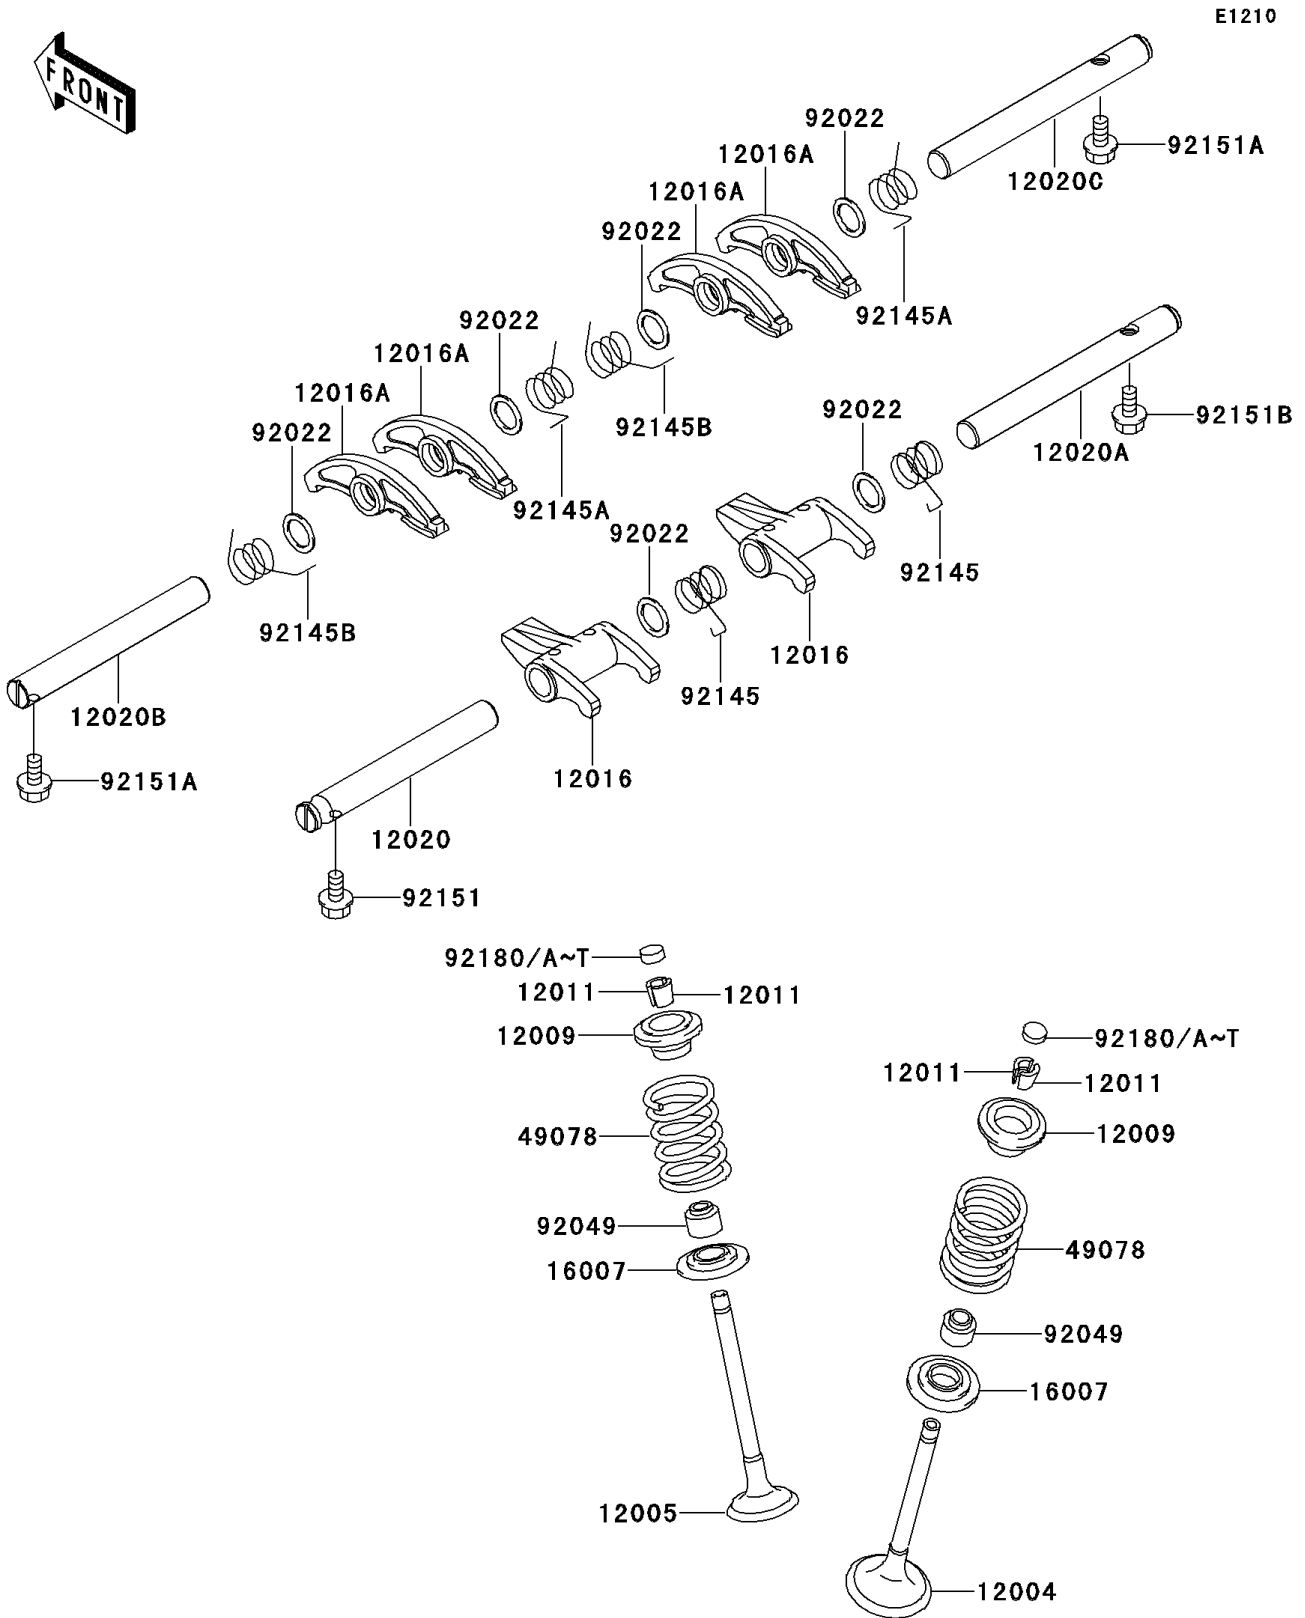

2000 W650

PARTS DIAGRAM

Valve(s)

2000 W650

PARTS LIST

Valve(s)

ITEM NAME

PART NUMBER

QUANTITY
