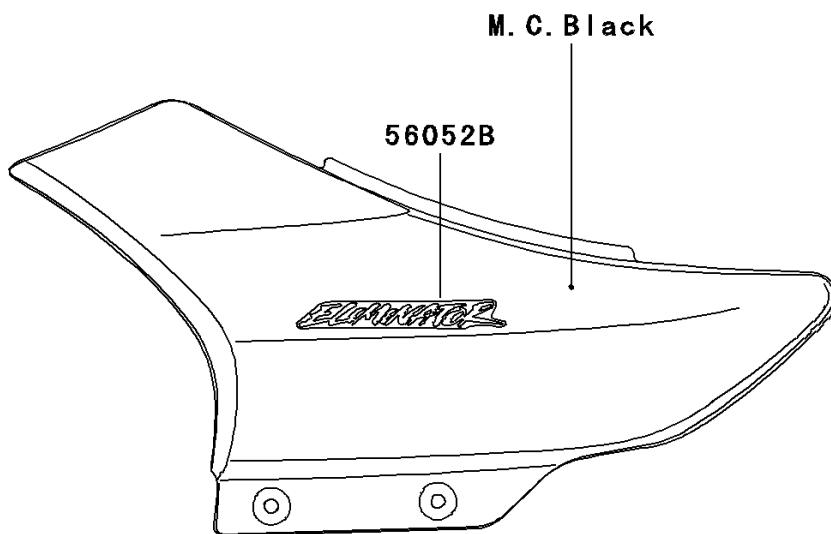

2005 Eliminator 125

PARTS DIAGRAM

Decals(Black)(A8)

F2861E

2005 Eliminator 125

PARTS LIST

Decals(Black)(A8)

ITEM NAME

PART NUMBER

QUANTITY
