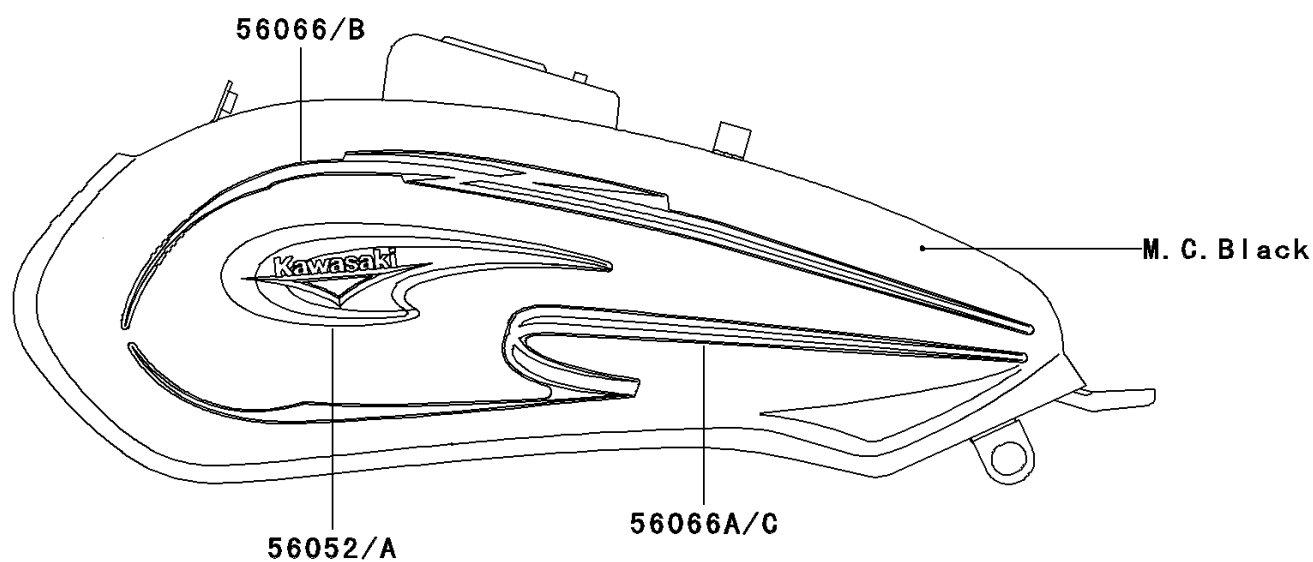

2005 Eliminator 125

PARTS DIAGRAM

Decals(Black)(A8)

F2861E

2005 Eliminator 125

PARTS LIST

Decals(Black)(A8)

ITEM NAME

PART NUMBER

QUANTITY
