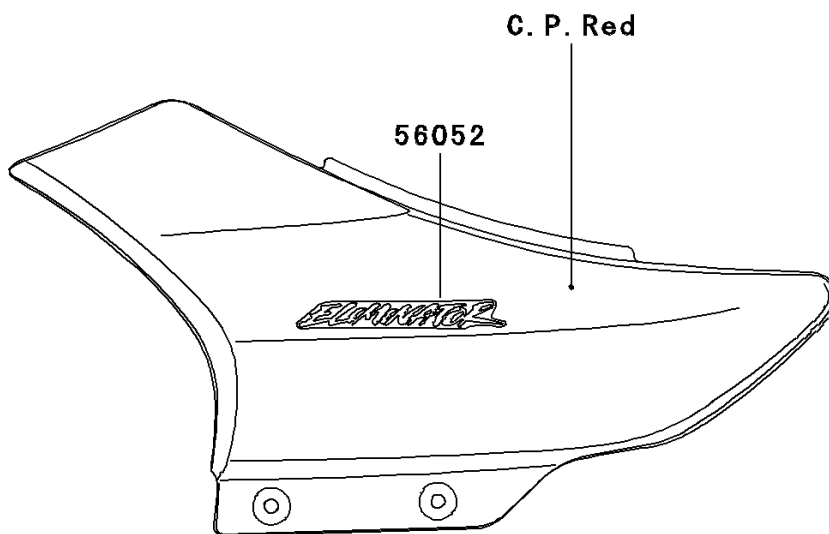

2004 Eliminator 125

PARTS DIAGRAM

Decals(Red)(A7)

Kawasaki

Let the Good Times Roll®

F2861C

2004 Eliminator 125

PARTS LIST

Decals(Red)(A7)

ITEM NAME

PART NUMBER

QUANTITY
