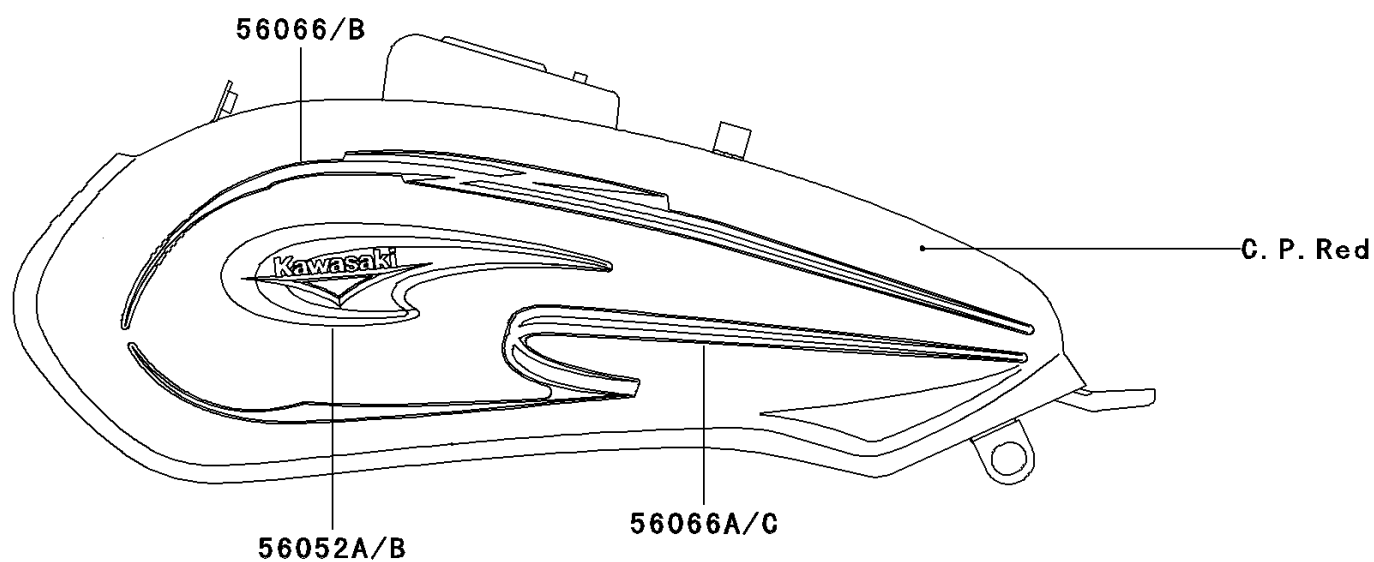

2004 Eliminator 125

PARTS DIAGRAM

Decals(Red)(A7)

Kawasaki

Let the Good Times Roll®

F2861C

2004 Eliminator 125

PARTS LIST

Decals(Red)(A7)

ITEM NAME

PART NUMBER

QUANTITY
