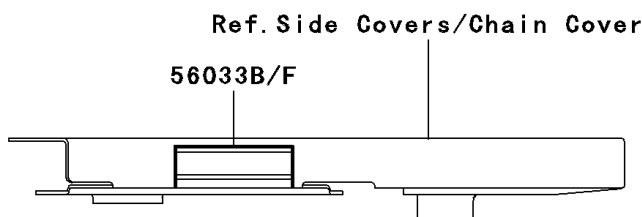

2005 Eliminator 125

PARTS DIAGRAM

Labels

F2860

Ref. Side Covers/Chain Cover

2005 Eliminator 125

PARTS LIST

Labels