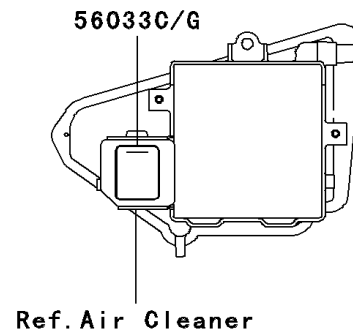

2005 Eliminator 125

PARTS DIAGRAM

Labels

F2860

Ref. Side Covers/Chain Cover

2005 Eliminator 125

PARTS LIST

Labels

ITEM NAME

PART NUMBER

QUANTITY
