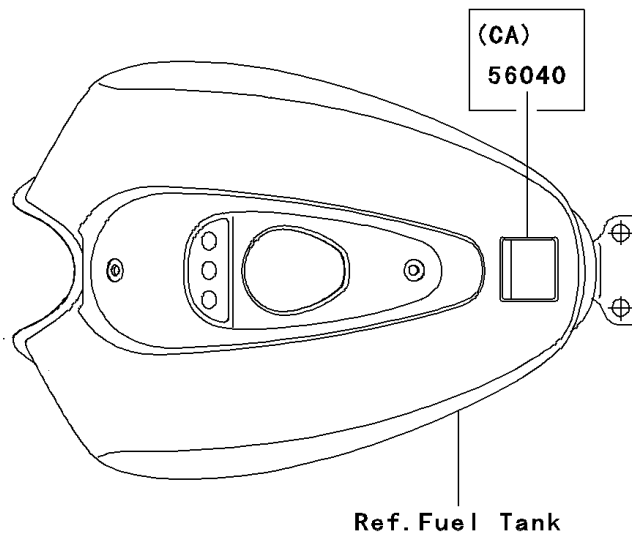

2005 Eliminator 125

PARTS DIAGRAM

Labels

F2860

Ref. Side Covers/Chain Cover

2005 Eliminator 125

PARTS LIST

Labels

ITEM NAME

PART NUMBER

QUANTITY
