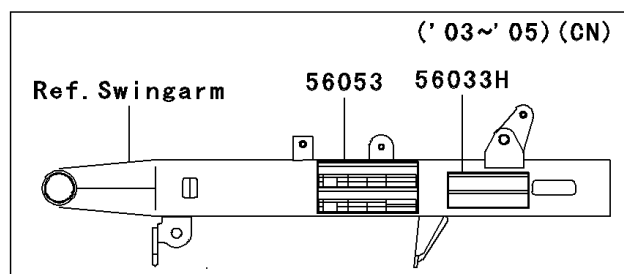

2005 Eliminator 125

PARTS DIAGRAM

Labels

F2860

Ref. Side Covers/Chain Cover

2005 Eliminator 125

PARTS LIST

Labels

ITEM NAME

PART NUMBER

QUANTITY
