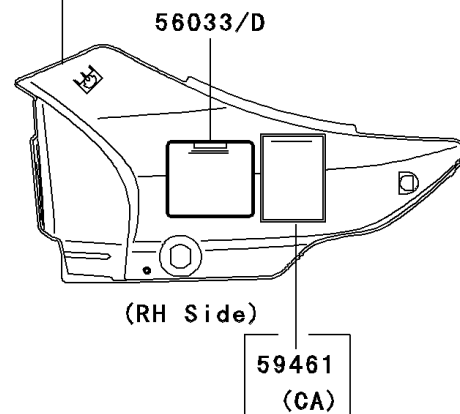

2005 Eliminator 125

PARTS DIAGRAM

Labels

F2860

Ref. Side Covers/Chain Cover

2005 Eliminator 125

PARTS LIST

Labels

ITEM NAME

PART NUMBER

QUANTITY
