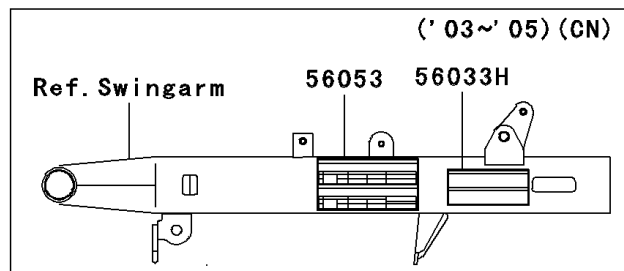

2001 Eliminator 125

PARTS DIAGRAM

Labels

F2860

Ref. Side Covers/Chain Cover

2001 Eliminator 125

PARTS LIST

Labels

ITEM NAME

PART NUMBER

QUANTITY
