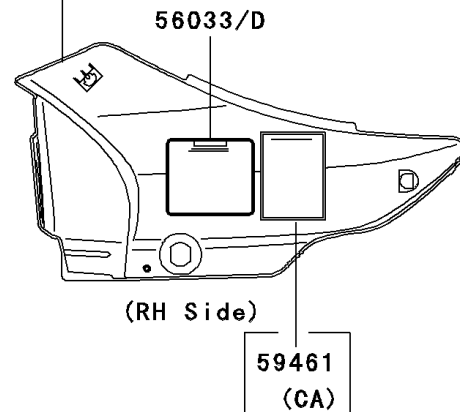

2001 Eliminator 125

PARTS DIAGRAM

Labels

F2860

Ref. Side Covers/Chain Cover

2001 Eliminator 125

PARTS LIST

Labels

ITEM NAME

PART NUMBER

QUANTITY
