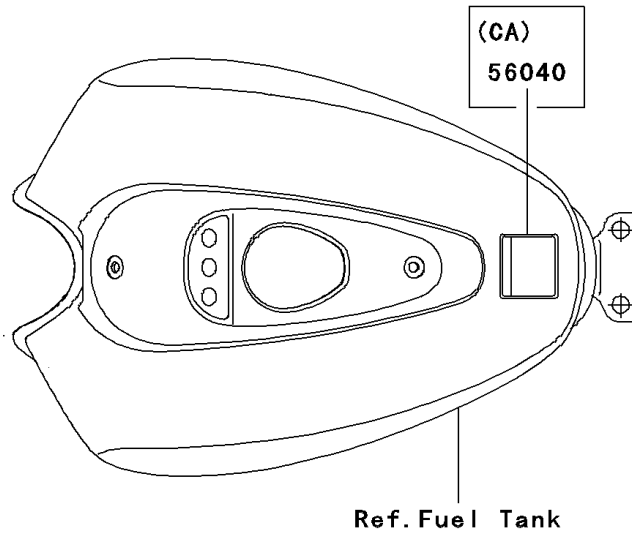

2001 Eliminator 125

PARTS DIAGRAM

Labels

F2860

Ref. Side Covers/Chain Cover

2001 Eliminator 125

PARTS LIST

Labels

ITEM NAME

PART NUMBER

QUANTITY
