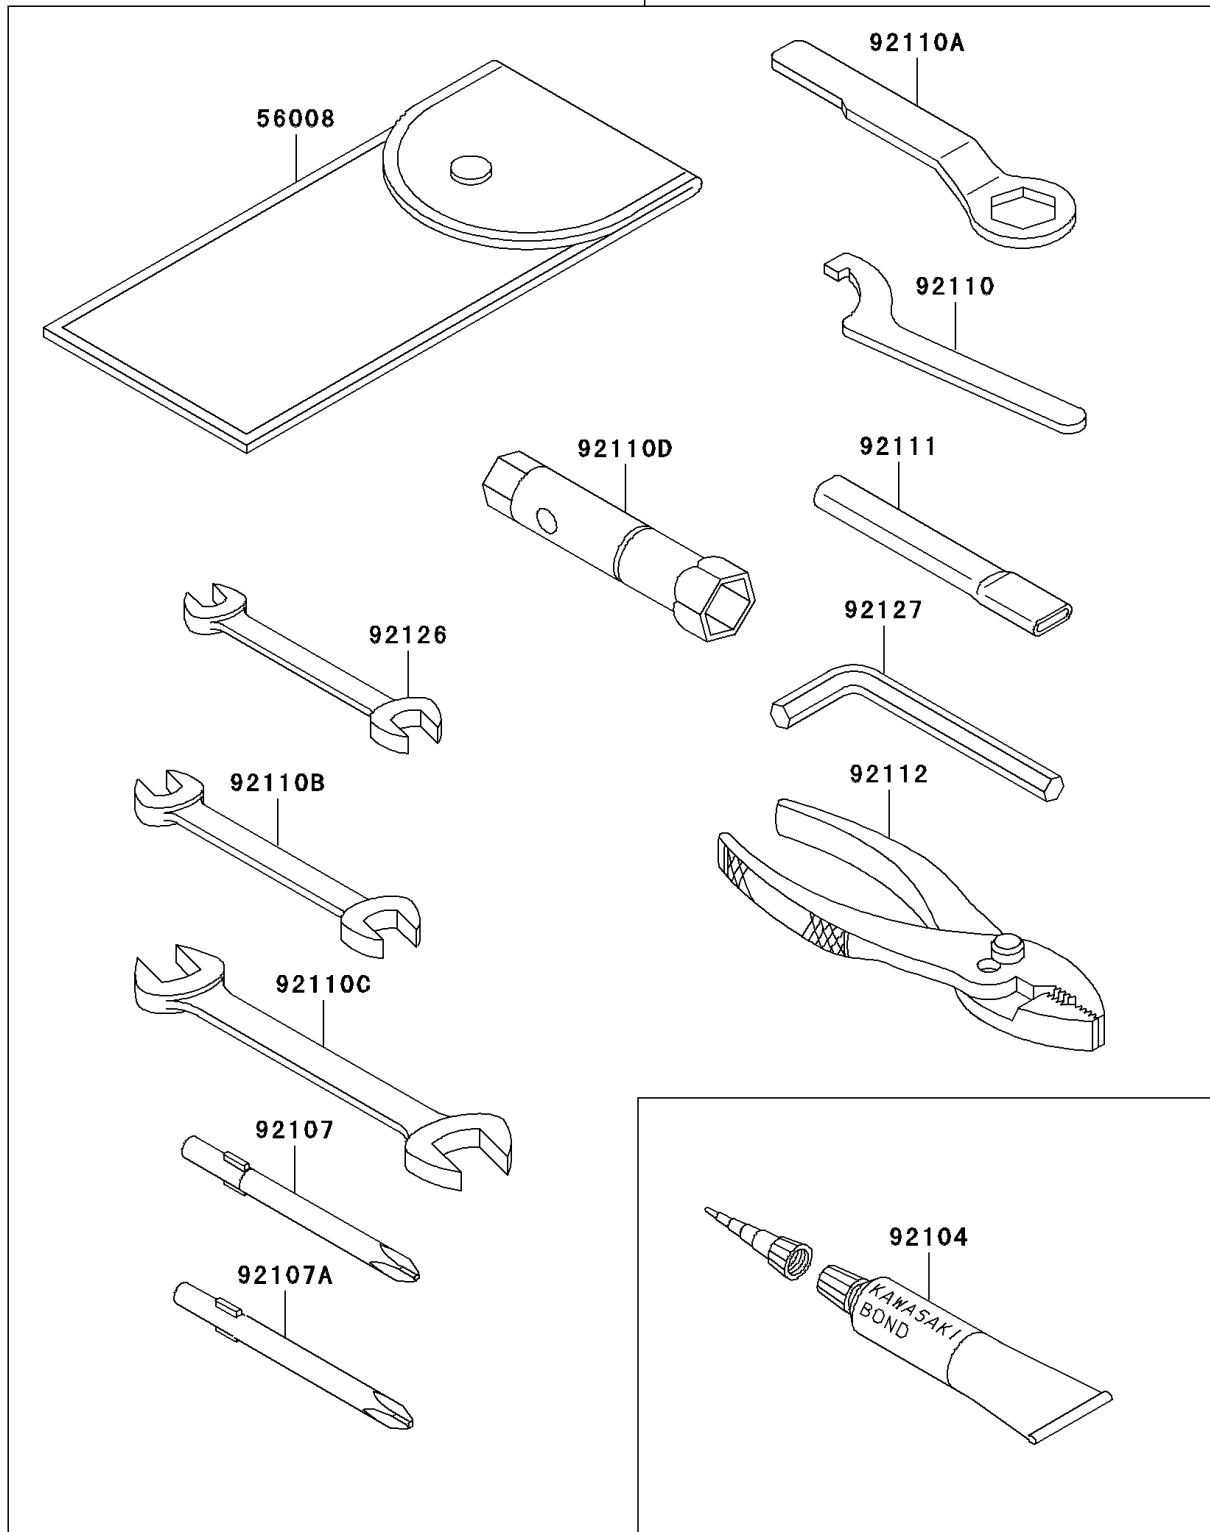

2005 Eliminator 125

PARTS DIAGRAM

Owner's Tools

56007

F2810

2005 Eliminator 125

PARTS LIST

Owner's Tools

ITEM NAME

PART NUMBER

QUANTITY
