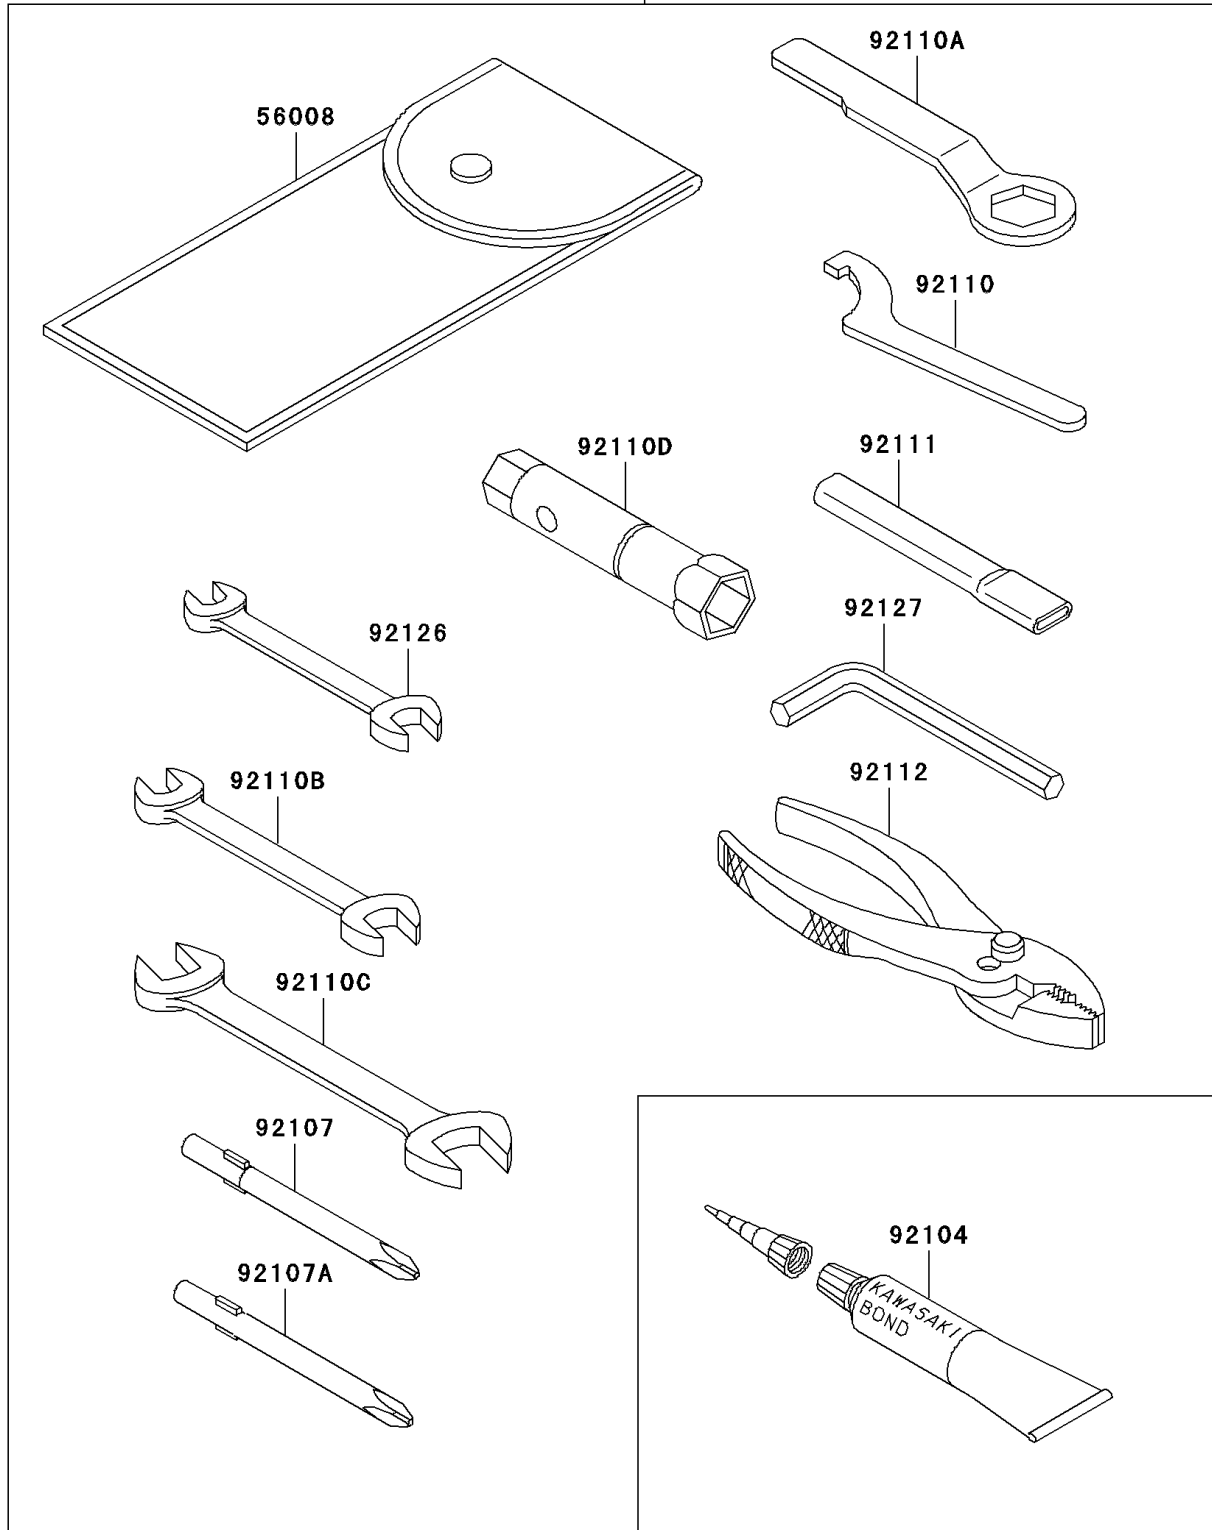

2001 Eliminator 125

PARTS DIAGRAM

Owner's Tools

56007

F2810

2001 Eliminator 125

PARTS LIST

Owner's Tools

ITEM NAME

PART NUMBER

QUANTITY
