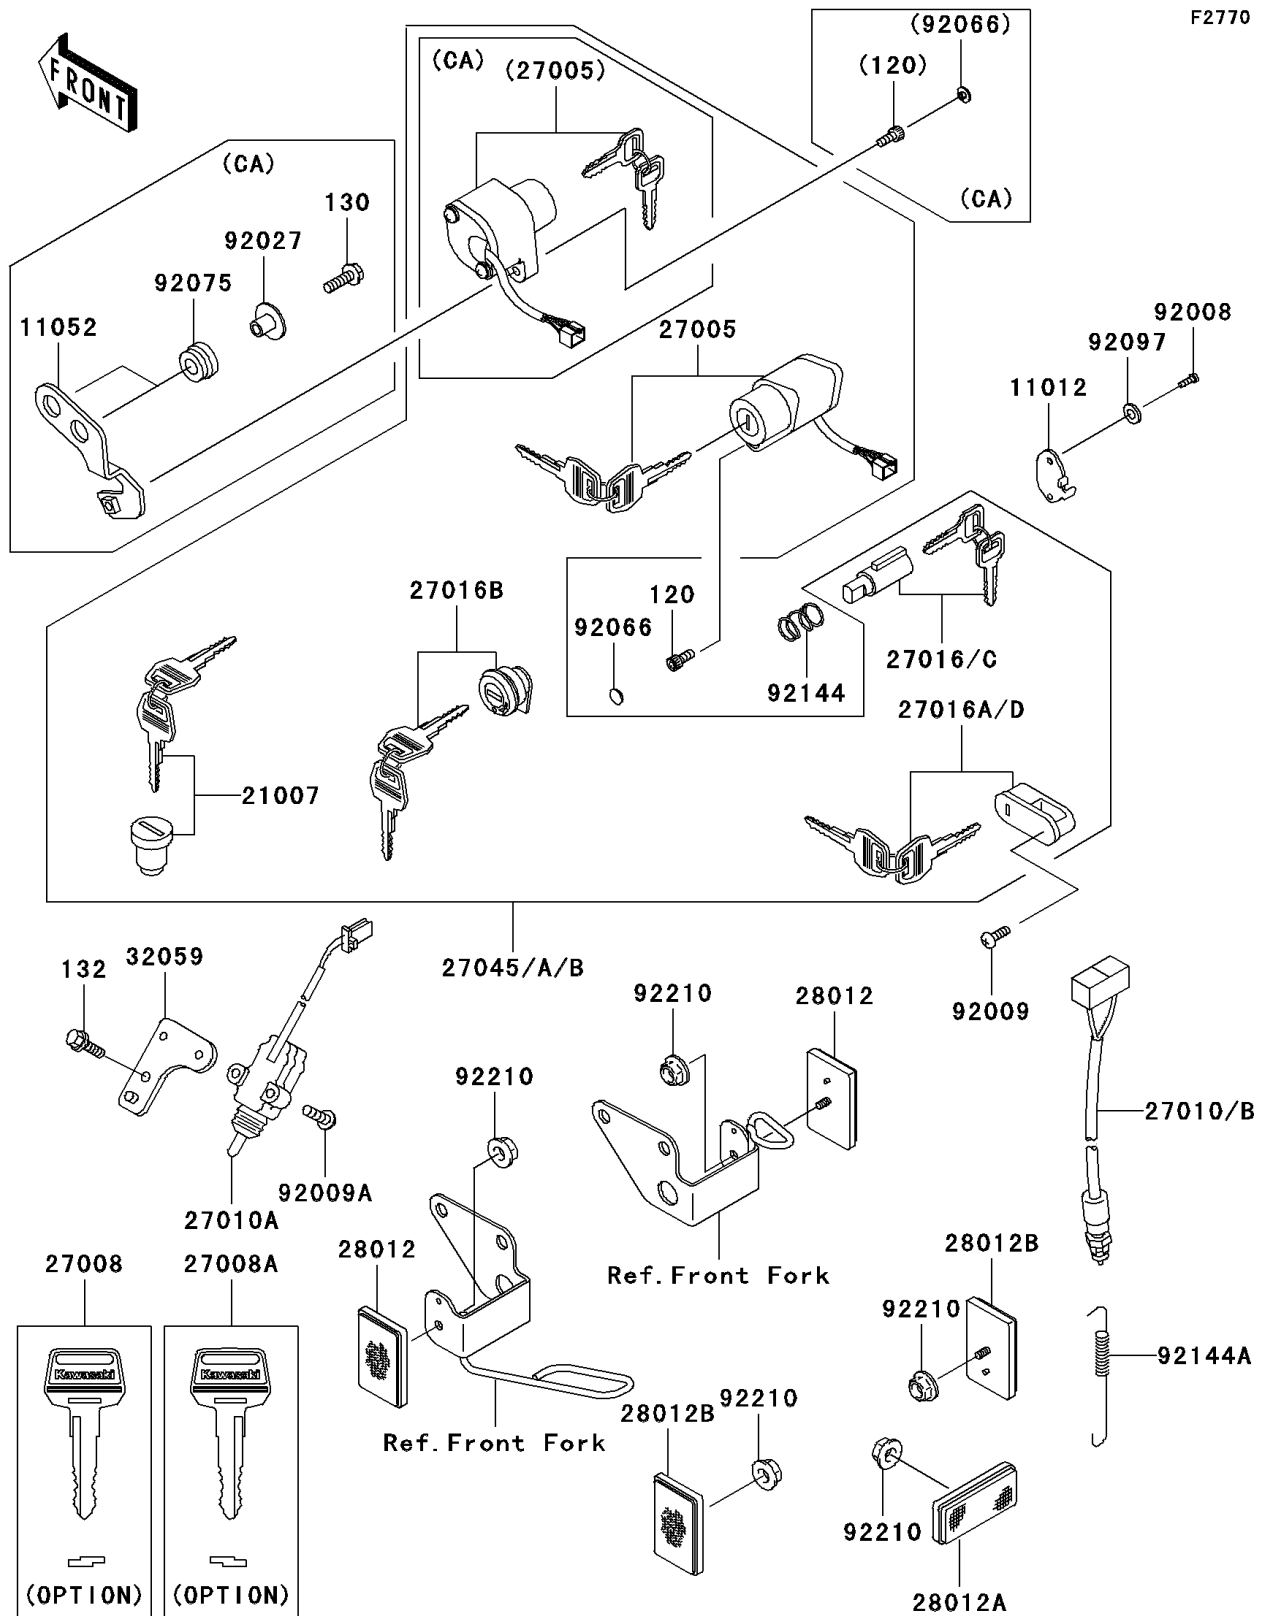

2001 Eliminator 125

PARTS DIAGRAM

Ignition Switch/Locks/Reflectors

2001 Eliminator 125

PARTS LIST

Ignition Switch/Locks/Reflectors

ITEM NAME

PART NUMBER

QUANTITY
