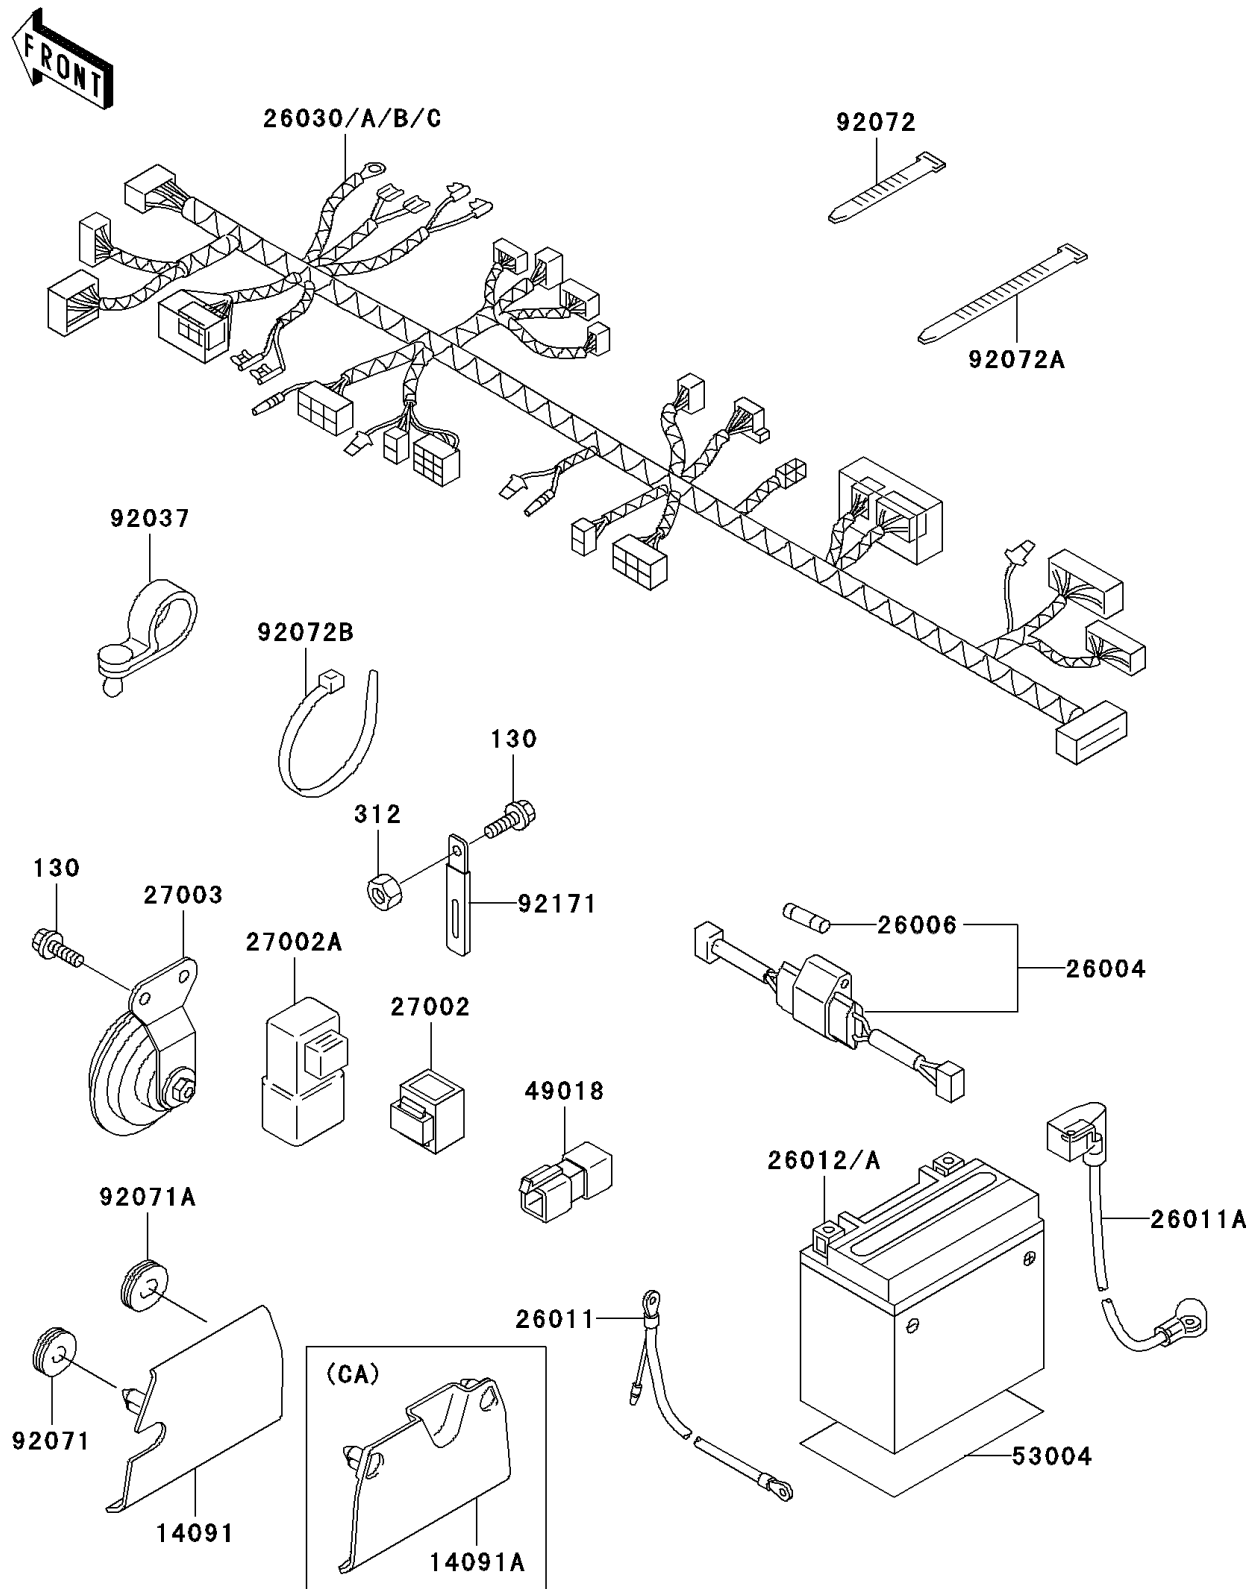

2004 Eliminator 125

PARTS DIAGRAM

Chassis Electrical Equipment

F2760

2004 Eliminator 125

PARTS LIST

Chassis Electrical Equipment

ITEM NAME

PART NUMBER

QUANTITY
