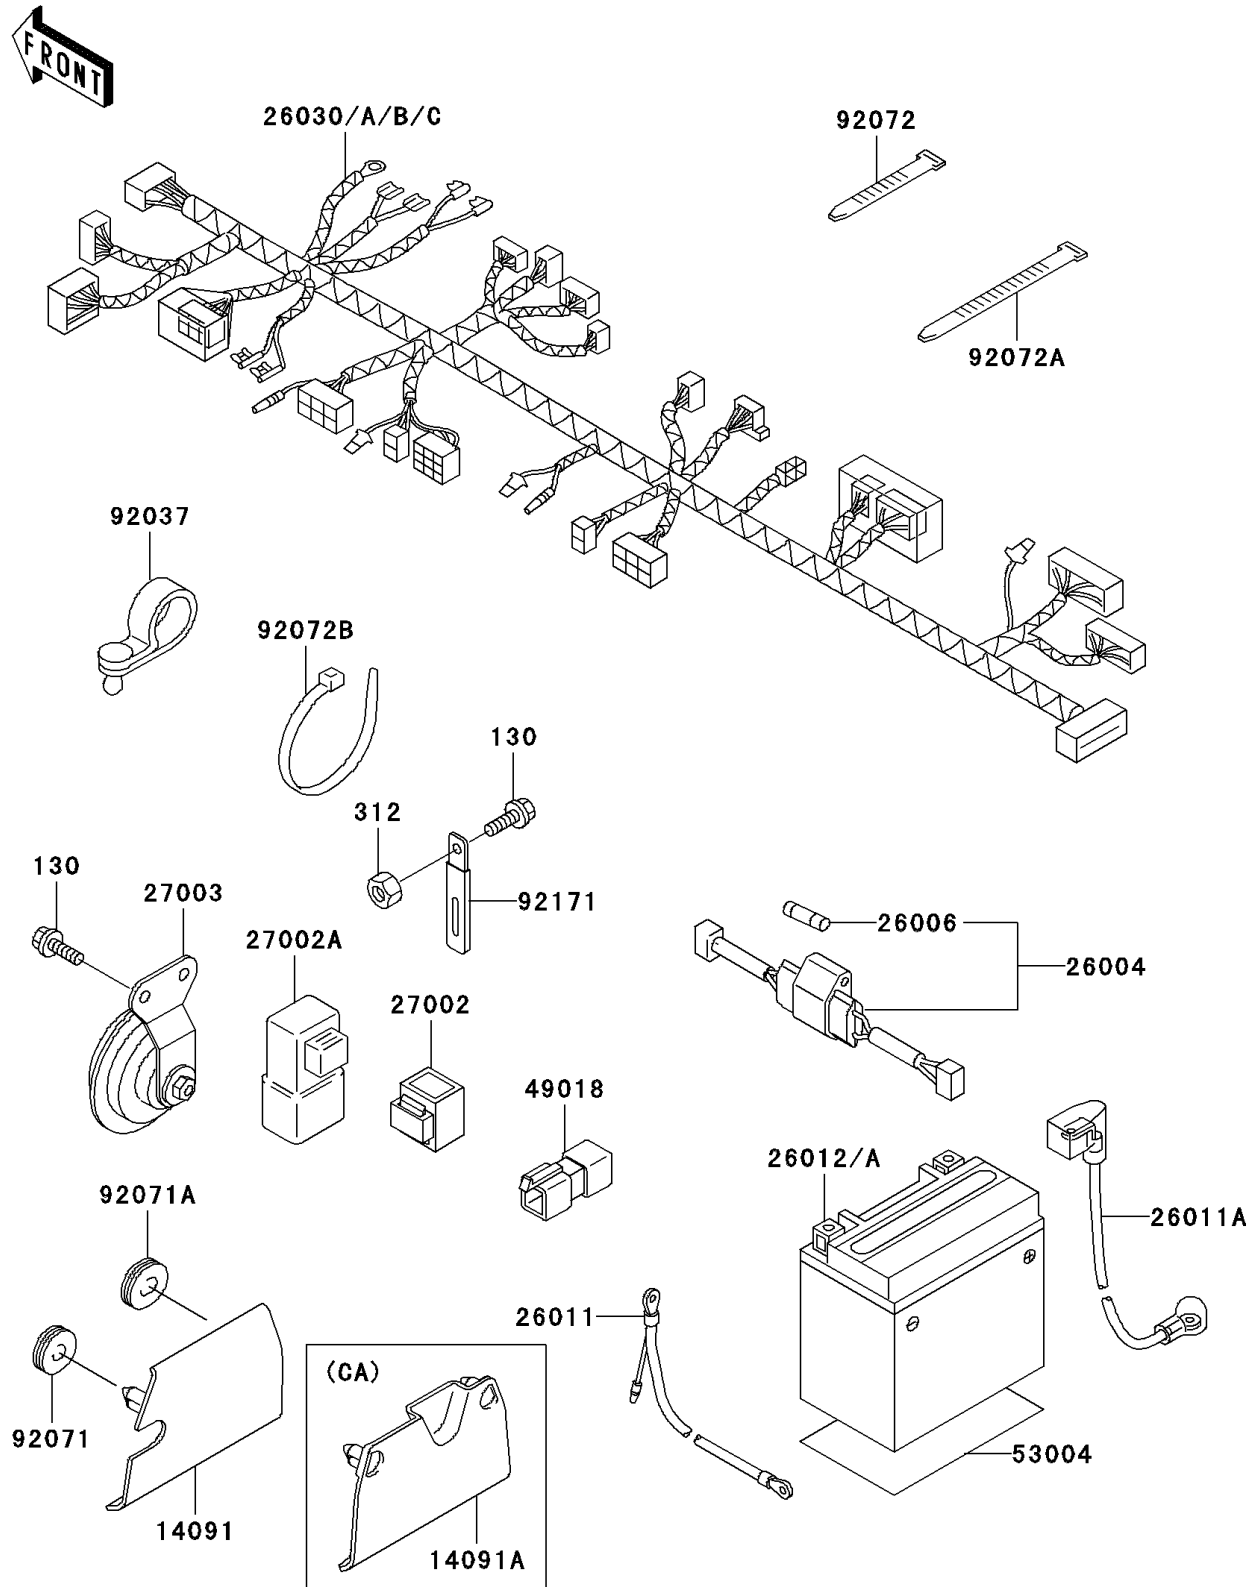

2001 Eliminator 125

PARTS DIAGRAM

Chassis Electrical Equipment

F2760

2001 Eliminator 125

PARTS LIST

Chassis Electrical Equipment

ITEM NAME

PART NUMBER

QUANTITY
